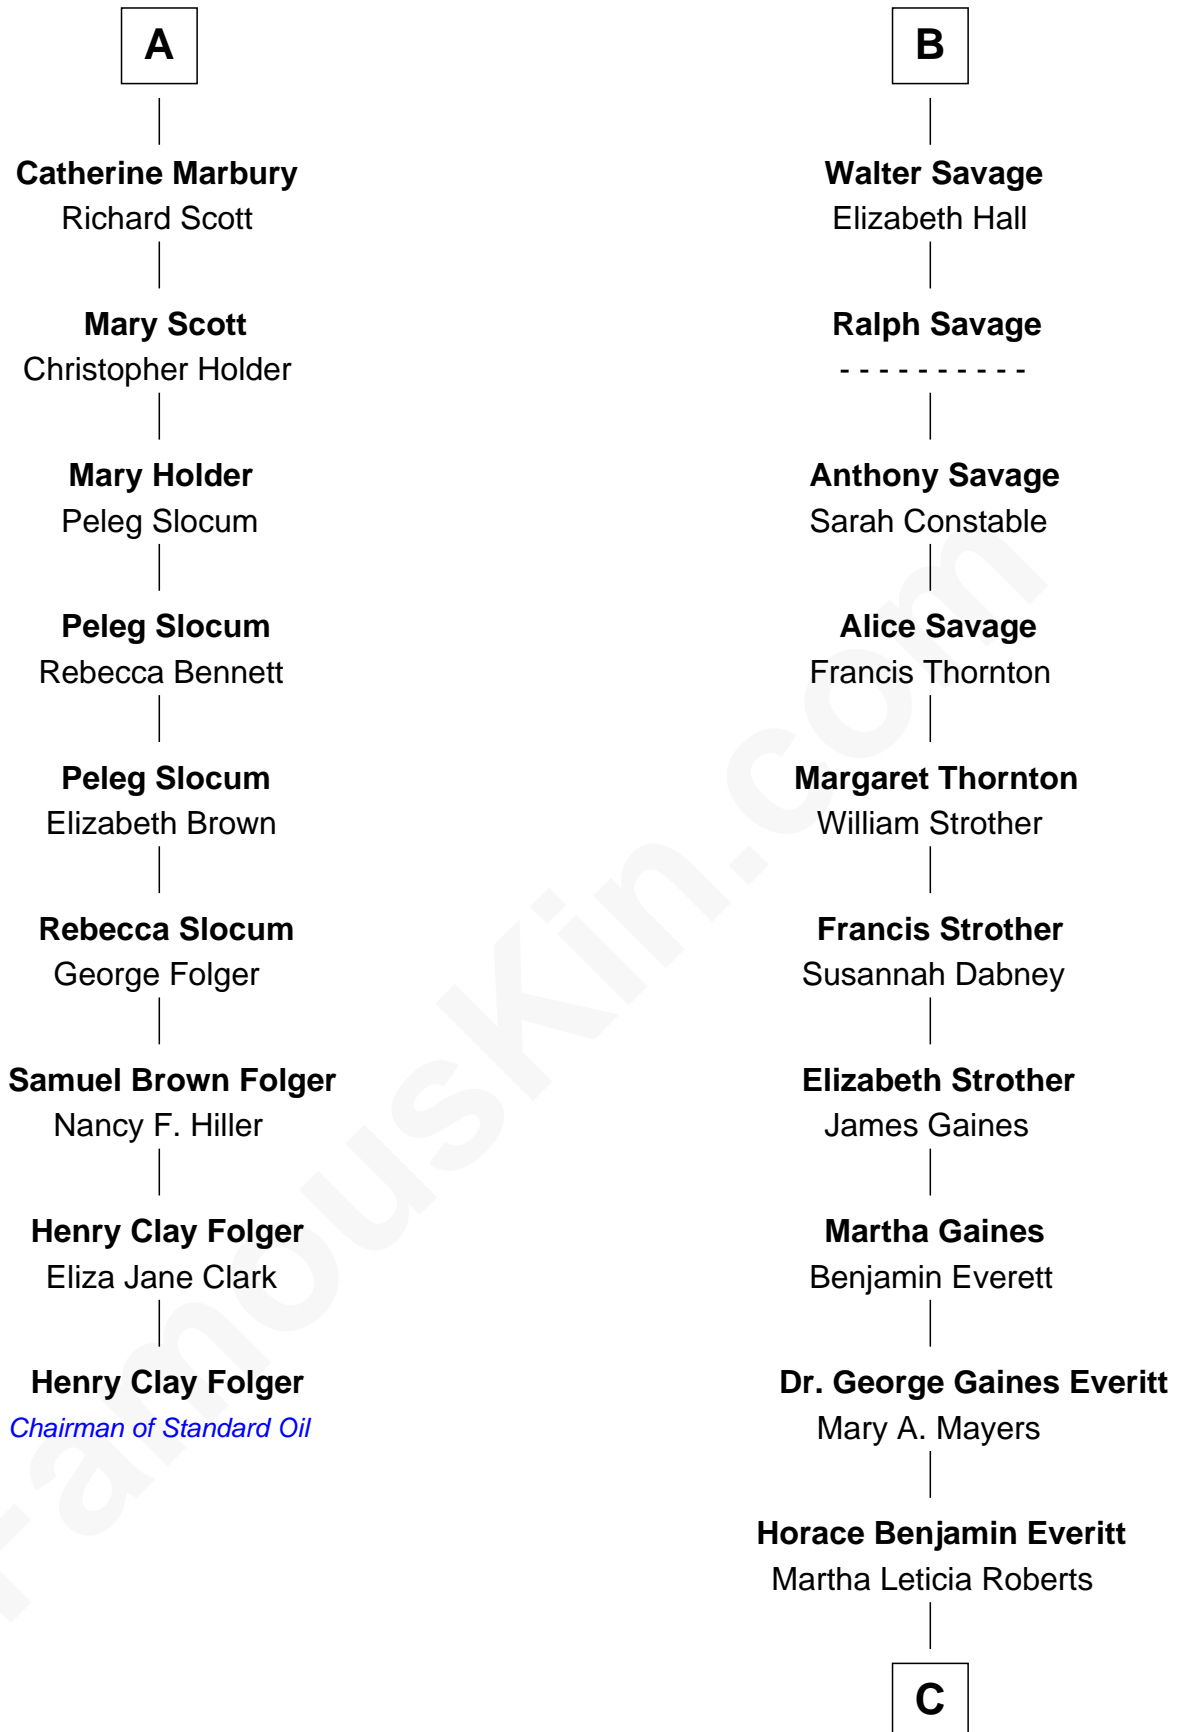

## Relationship Chart of

### Henry Clay Folger

*Founder of Folger Shakespeare Library and Chairman of Standard Oil*

15th cousin 4 times removed of

**William H. Macy**  
*TV and Movie Actor*

**Robert de Ferrers**  
Margaret Despencer

**C**

**Mary Lois Everitt**  
Clement Overstreet

**Lois Elizabeth Overstreet**  
William Hall Macy

**William H. Macy**  
*TV and Movie Actor*

FamousKin.com