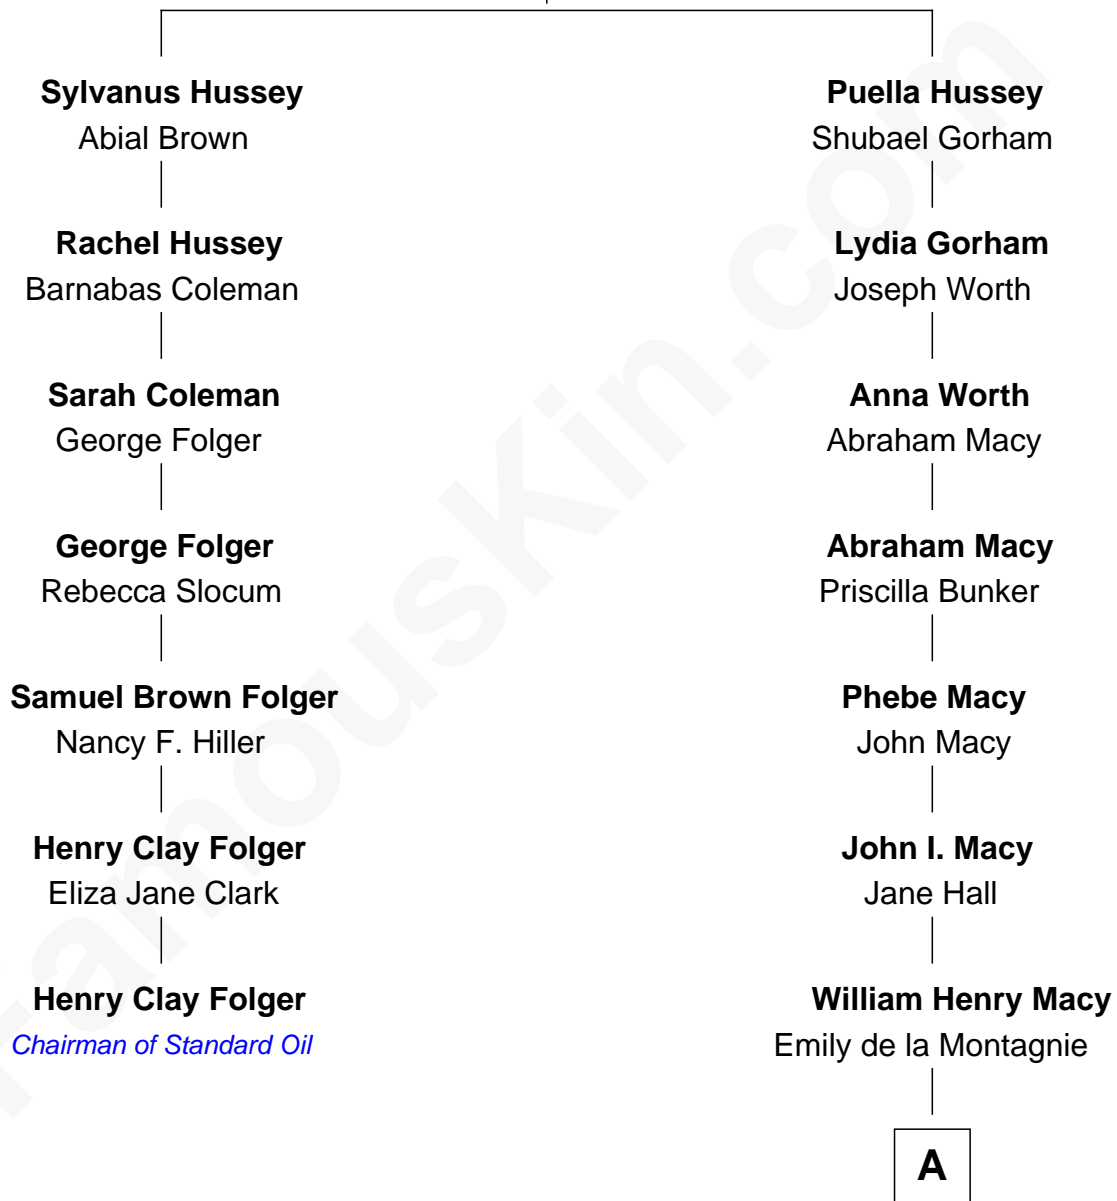

FamousKin.com

Relationship Chart of

Henry Clay Folger

Founder of Folger Shakespeare Library and Chairman of Standard Oil

6th cousin 3 times removed of

William H. Macy
TV and Movie Actor

Stephen Hussey
Martha Bunker

A

Albert Hall Macy
Elizabeth C. Somerville

William Hall Macy
Lois Elizabeth Overstreet

William H. Macy
TV and Movie Actor

FamousKin.com