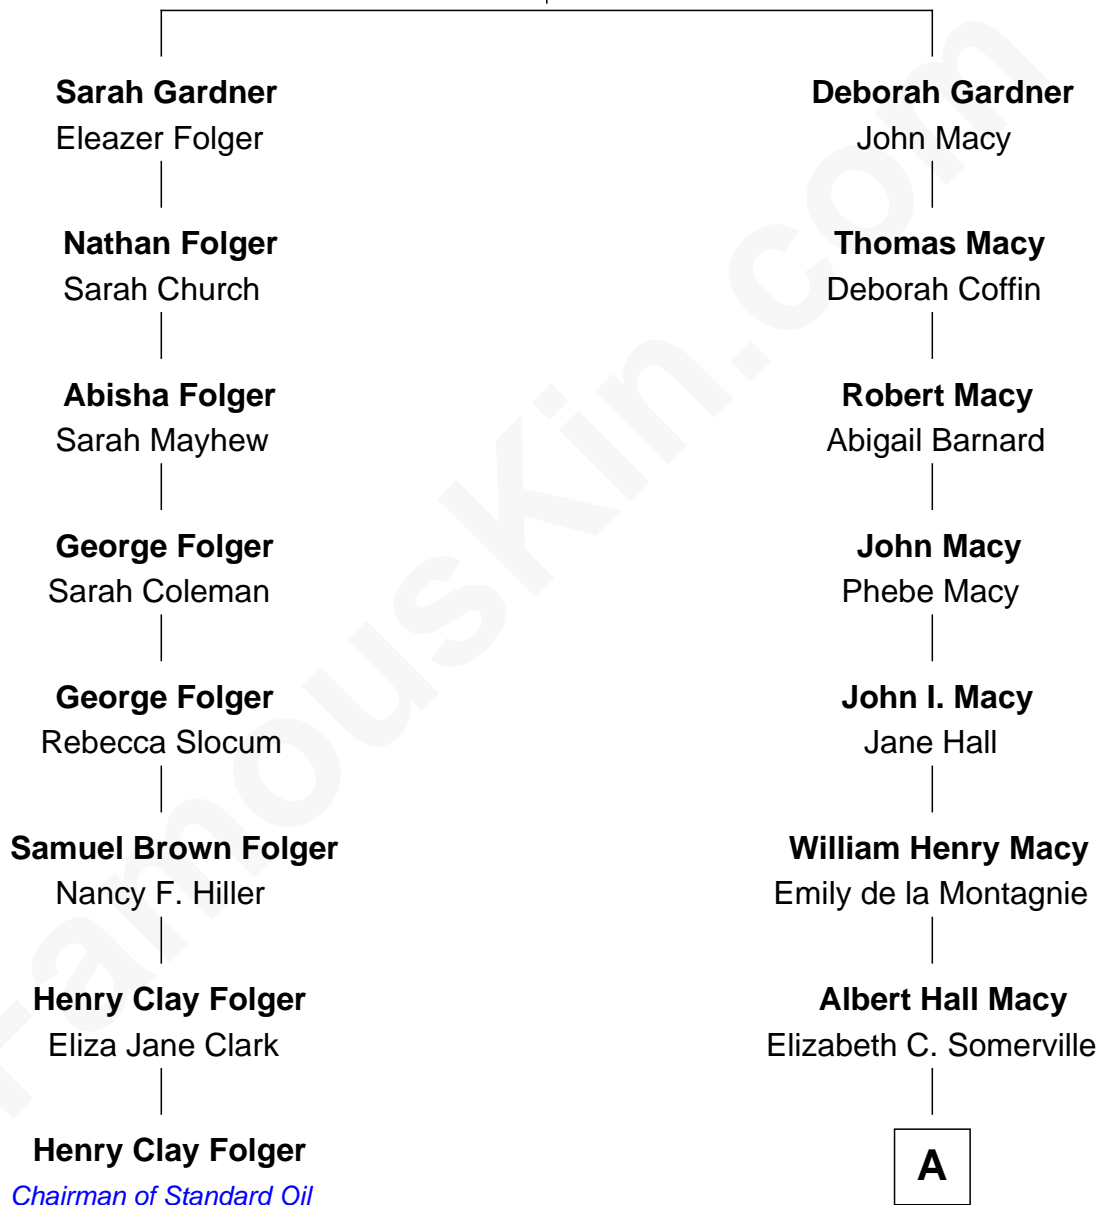

## Relationship Chart of

### Henry Clay Folger

*Founder of Folger Shakespeare Library and Chairman of Standard Oil*

7th cousin 1 time removed of

**William H. Macy**  
*TV and Movie Actor*

**Richard Gardner**  
Sarah Shattuck

**A**

|  
**William Hall Macy**  
Lois Elizabeth Overstreet

|  
**William H. Macy**  
*TV and Movie Actor*

FamousKin.com