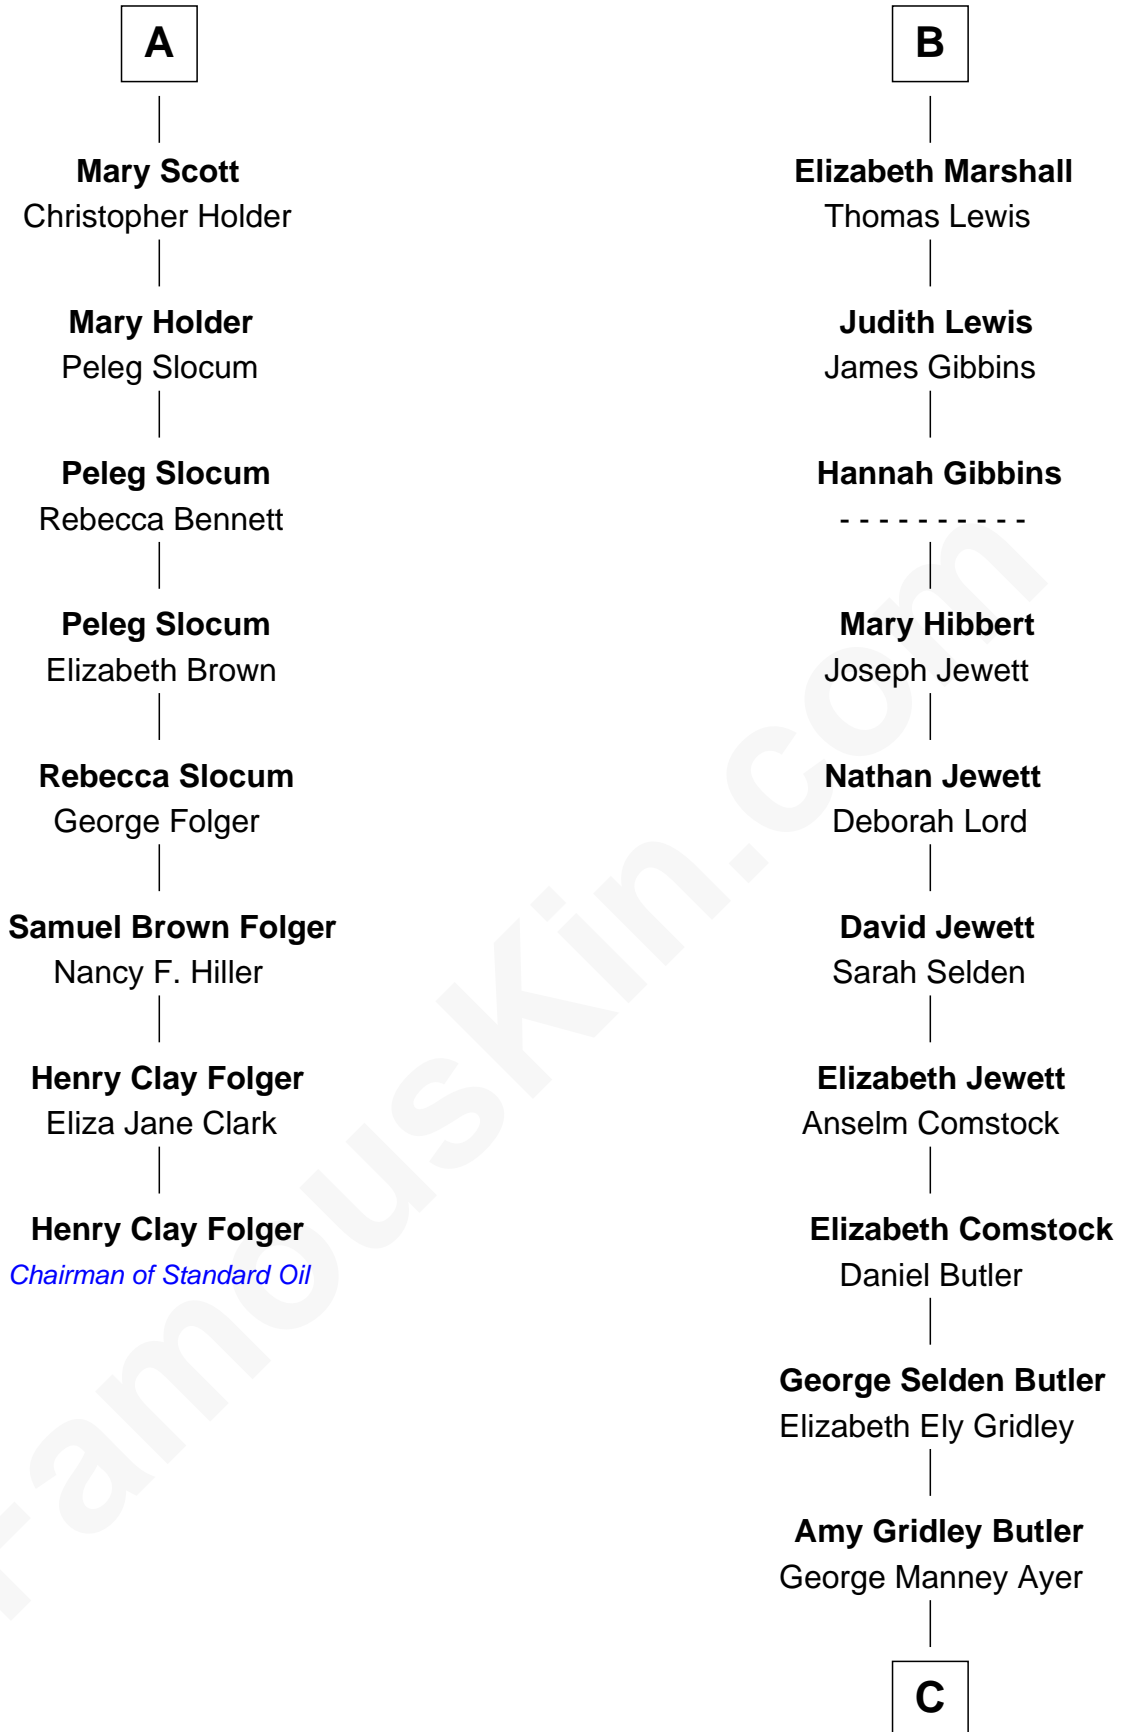

FamousKin.com

Relationship Chart of

Henry Clay Folger

Founder of Folger Shakespeare Library and Chairman of Standard Oil

14th cousin 5 times removed of

Gerald Ford

38th U.S. President

Sir Walter Blount

Sancha de Ayala

Sir Thomas Blount

Margaret de Gresley

Sir Thomas Blount

Agnes Hawley

Anne Blount

William Marbury

Robert Marbury

Joyce Mytton

John Harpersfield

Edward Harpersfield alias Mytton

Anne Skrimshire

Katherine Mytton

Roger Marshall

B

C

Adele Augusta Ayer
Levi Addison Gardner

Dorothy Ayer Gardner
Leslie Lynch King

Gerald Ford
38th U.S. President

FamousKin.com