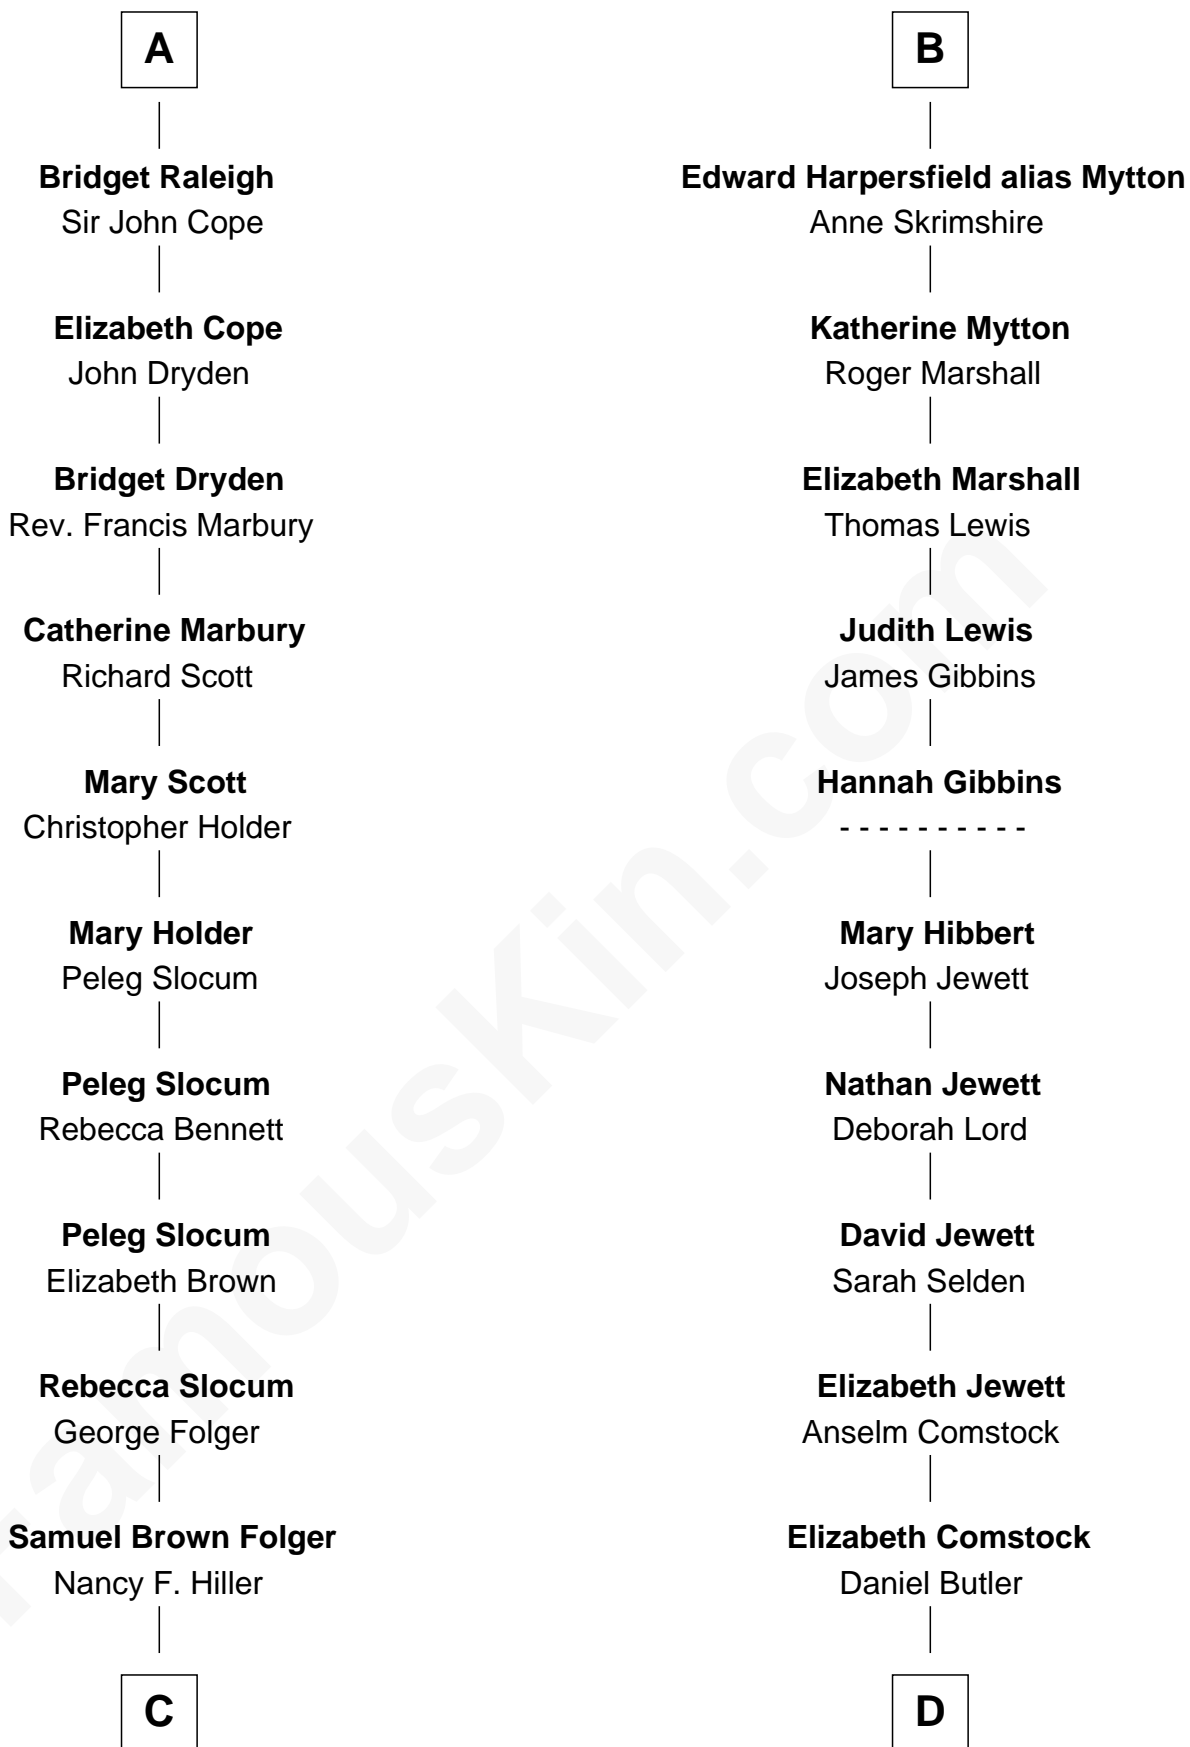

FamousKin.com

Relationship Chart of

Henry Clay Folger

Founder of Folger Shakespeare Library and Chairman of Standard Oil

18th cousin 3 times removed of

Gerald Ford

38th U.S. President

Edmund Fitzalan

Alice de Warenne

C

Henry Clay Folger

Eliza Jane Clark

Henry Clay Folger

Chairman of Standard Oil

D

George Selden Butler