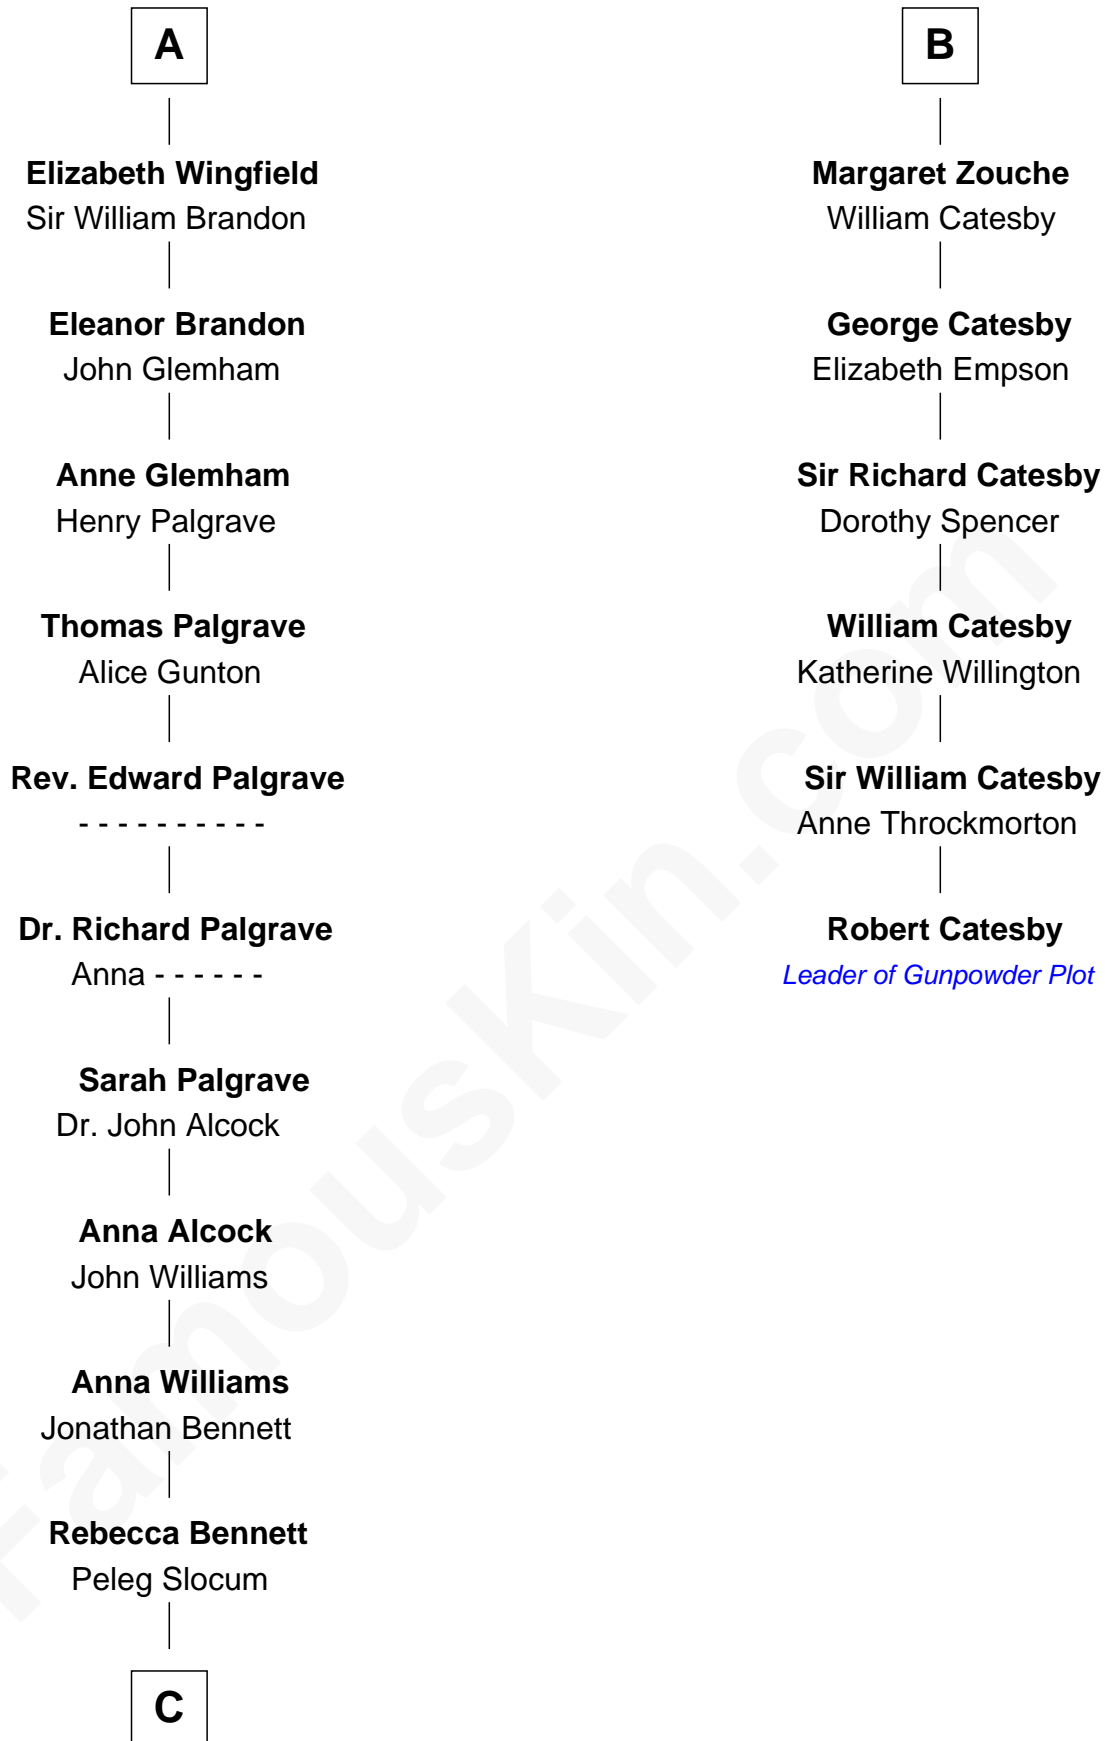

FamousKin.com

Relationship Chart of

Henry Clay Folger

Founder of Folger Shakespeare Library and Chairman of Standard Oil

12th cousin 9 times removed of

Robert Catesby

Leader of Gunpowder Plot

William de Braiose

Eva Marshal

Eleanor de Braiose
Sir Humphrey de Bohun

Humphrey de Bohun
Maud de Fiennes

Humphrey de Bohun
Elizabeth Plantagenet

Sir William de Bohun
Elizabeth de Badlesmere

Elizabeth de Bohun
Sir Richard Fitzalan

Elizabeth Fitzalan
Sir Robert Goushill

Elizabeth Goushill
Sir Robert Wingfield

A

Eve de Braiose
Sir William de Cantilupe

Milicent de Cantilupe
Eudo la Zouche

Lucy Zouche
Thomas de Greene

Sir Henry Greene
Katherine Drayton

Agnes Greene
Sir William la Zouche

Sir William la Zouche
Elizabeth - - - - -

William Zouche
Elizabeth St. John

B

C

Peleg Slocum
Elizabeth Brown

Rebecca Slocum
George Folger

Samuel Brown Folger
Nancy F. Hiller