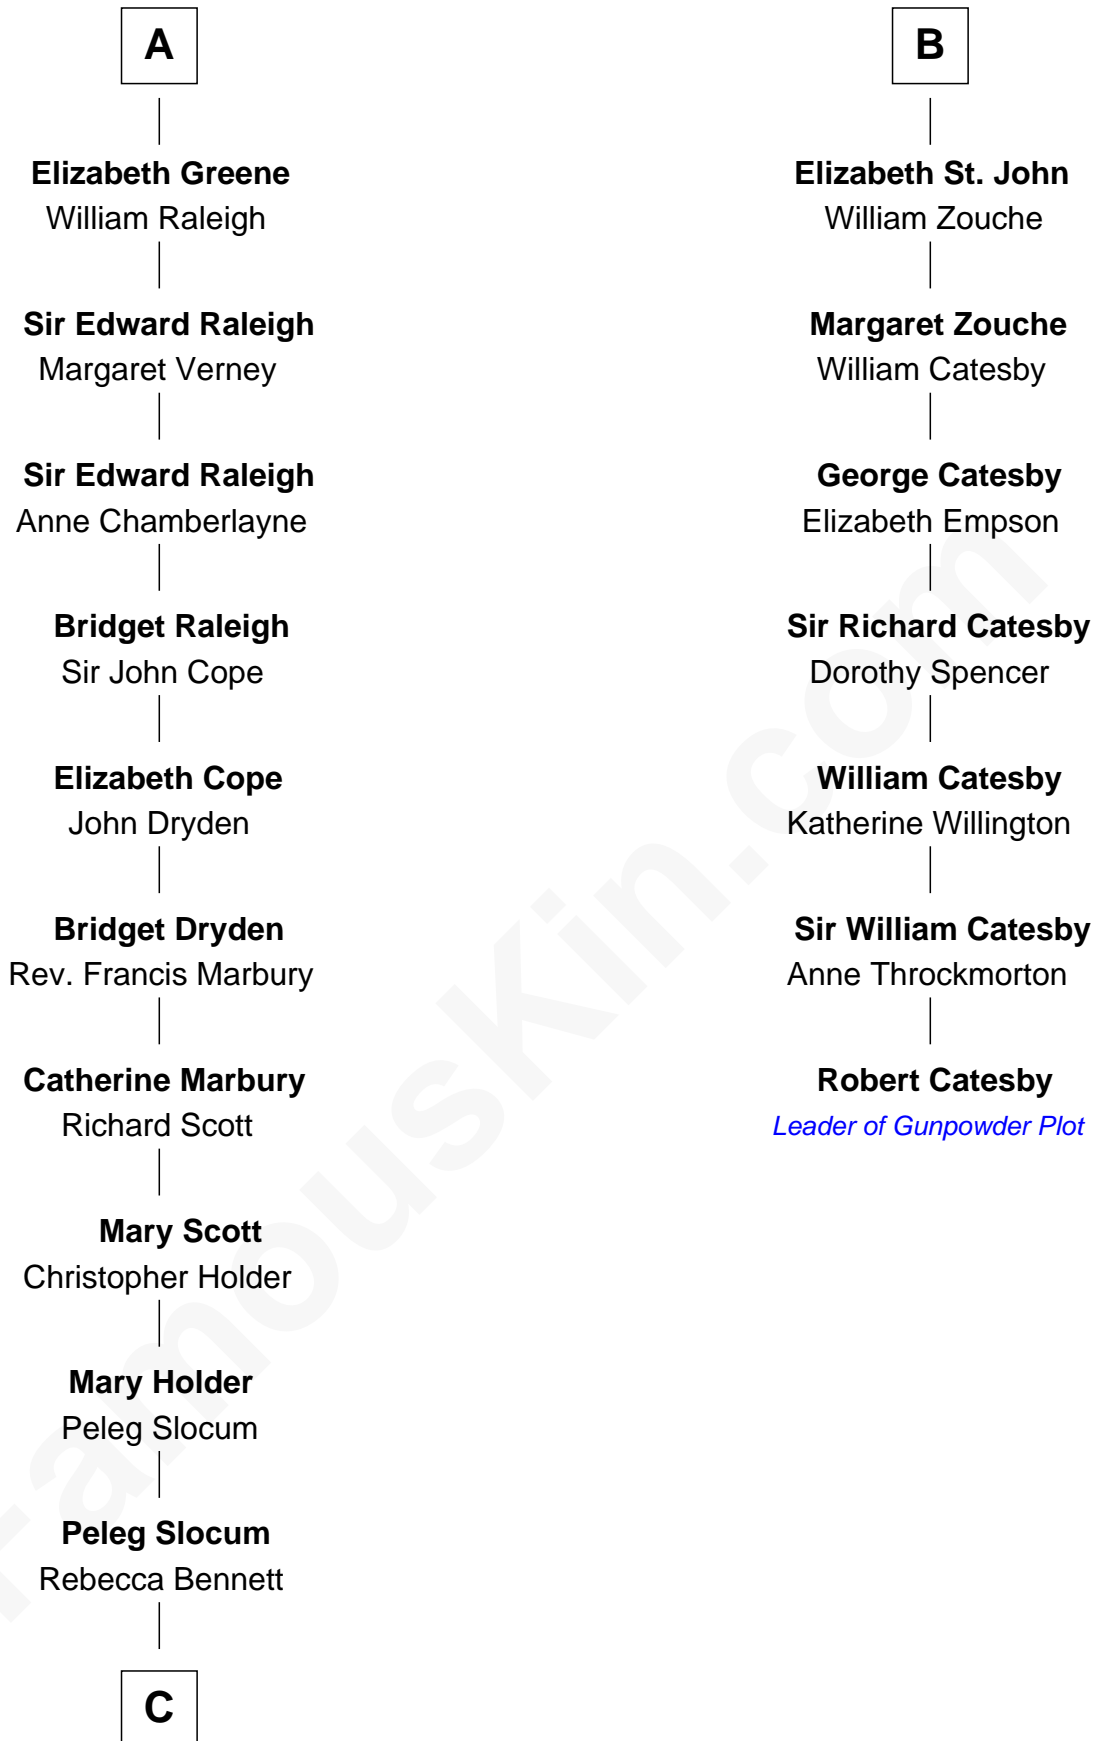

FamousKin.com

Relationship Chart of

Henry Clay Folger

Founder of Folger Shakespeare Library and Chairman of Standard Oil

13th cousin 8 times removed of

Robert Catesby

Leader of Gunpowder Plot

C

Peleg Slocum
Elizabeth Brown

Rebecca Slocum
George Folger

Samuel Brown Folger
Nancy F. Hiller

Henry Clay Folger
Eliza Jane Clark

Henry Clay Folger
Chairman of Standard Oil

FamousKin.com