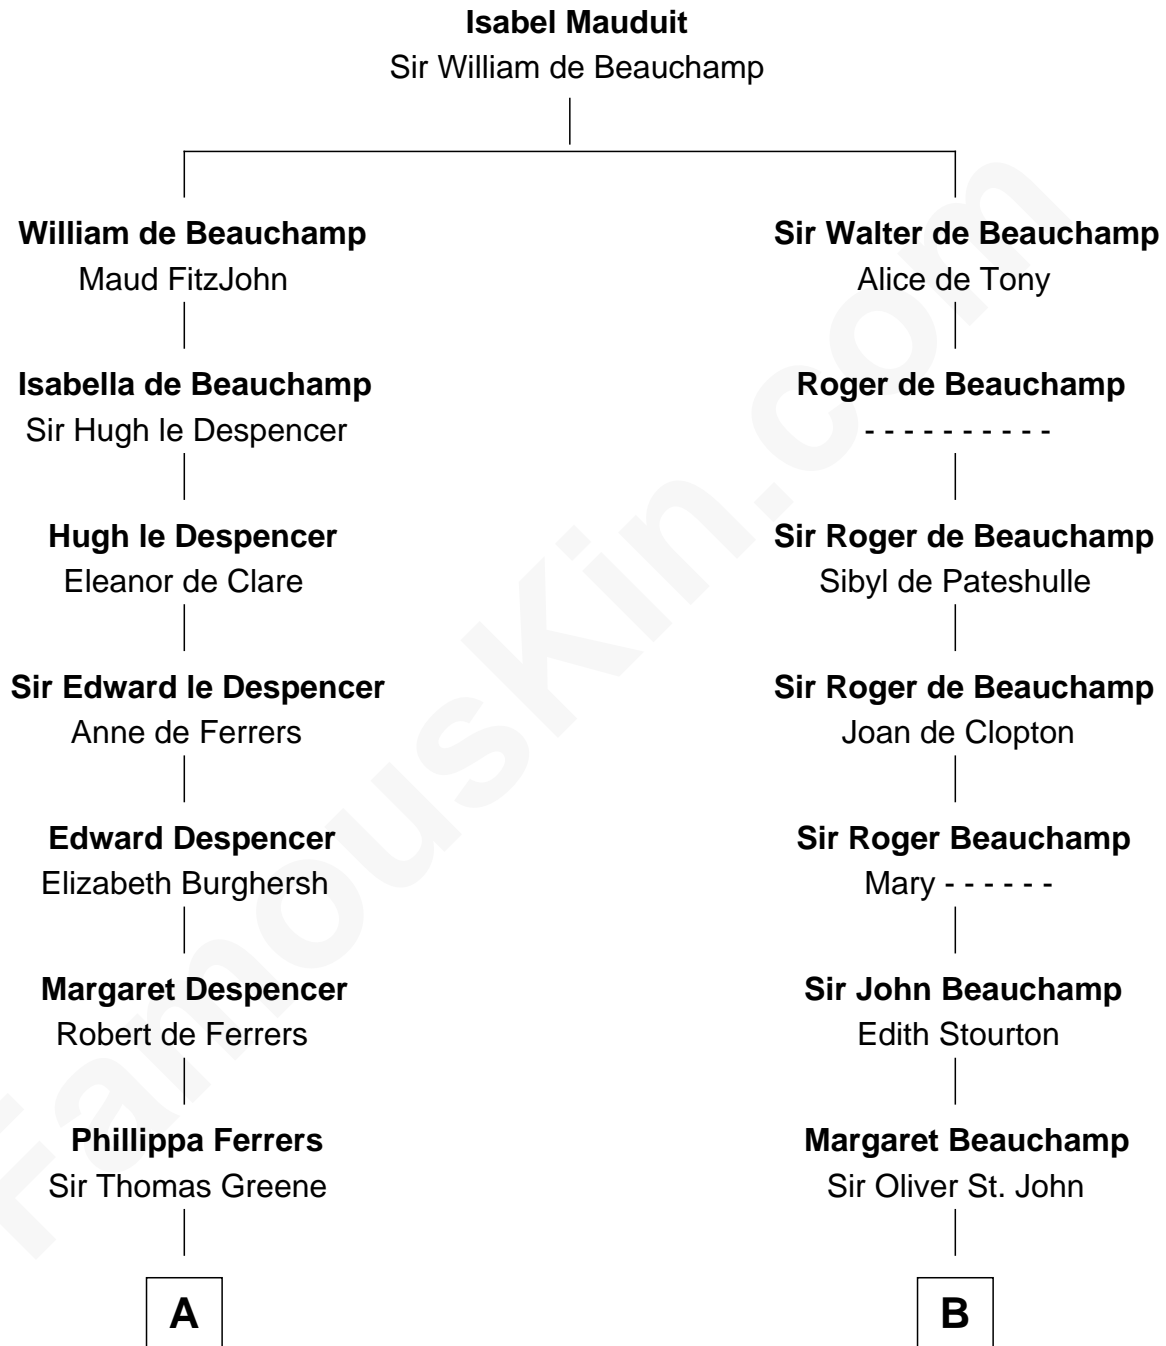

FamousKin.com

Relationship Chart of

Henry Clay Folger

Founder of Folger Shakespeare Library and Chairman of Standard Oil

13th cousin 8 times removed of

Robert Catesby

Leader of Gunpowder Plot

C

Peleg Slocum
Elizabeth Brown

Rebecca Slocum
George Folger

Samuel Brown Folger
Nancy F. Hiller

Henry Clay Folger
Eliza Jane Clark

Henry Clay Folger
Chairman of Standard Oil

FamousKin.com