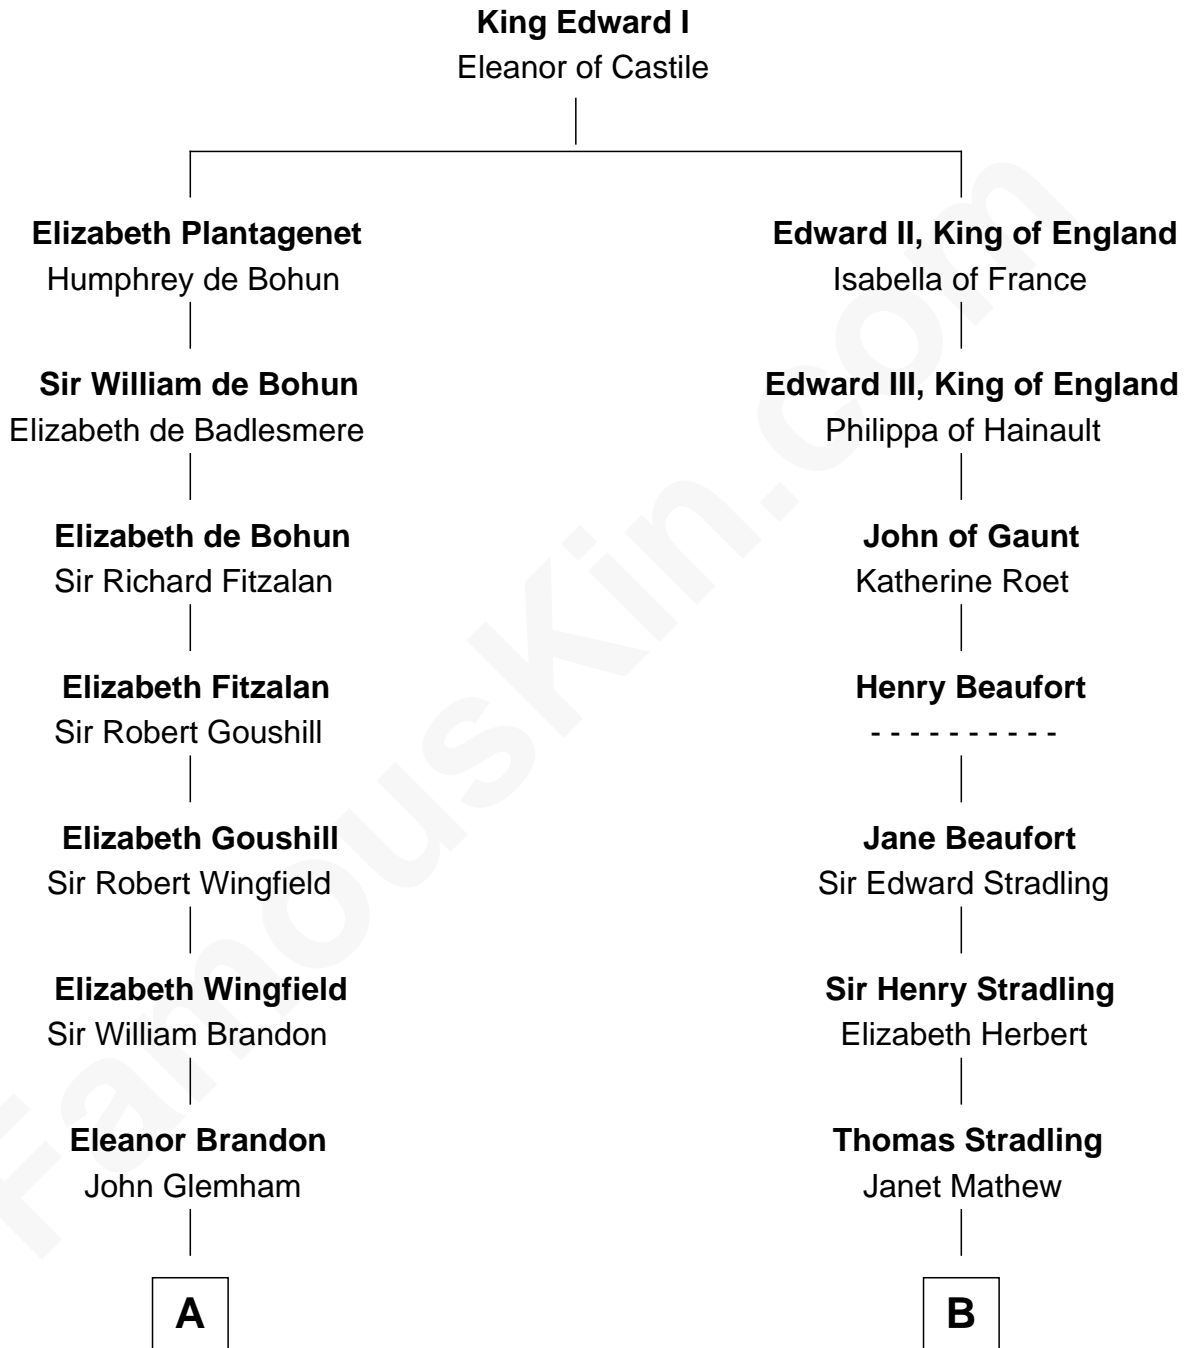

FamousKin.com

Relationship Chart of

Henry Clay Folger

Founder of Folger Shakespeare Library and Chairman of Standard Oil

19th cousin 2 times removed of

Harper Lee

Author of To Kill a Mockingbird

C

Samuel Brown Folger

Nancy F. Hiller

Henry Clay Folger

Eliza Jane Clark

Henry Clay Folger

Chairman of Standard Oil

D

Elizabeth Jane Lane