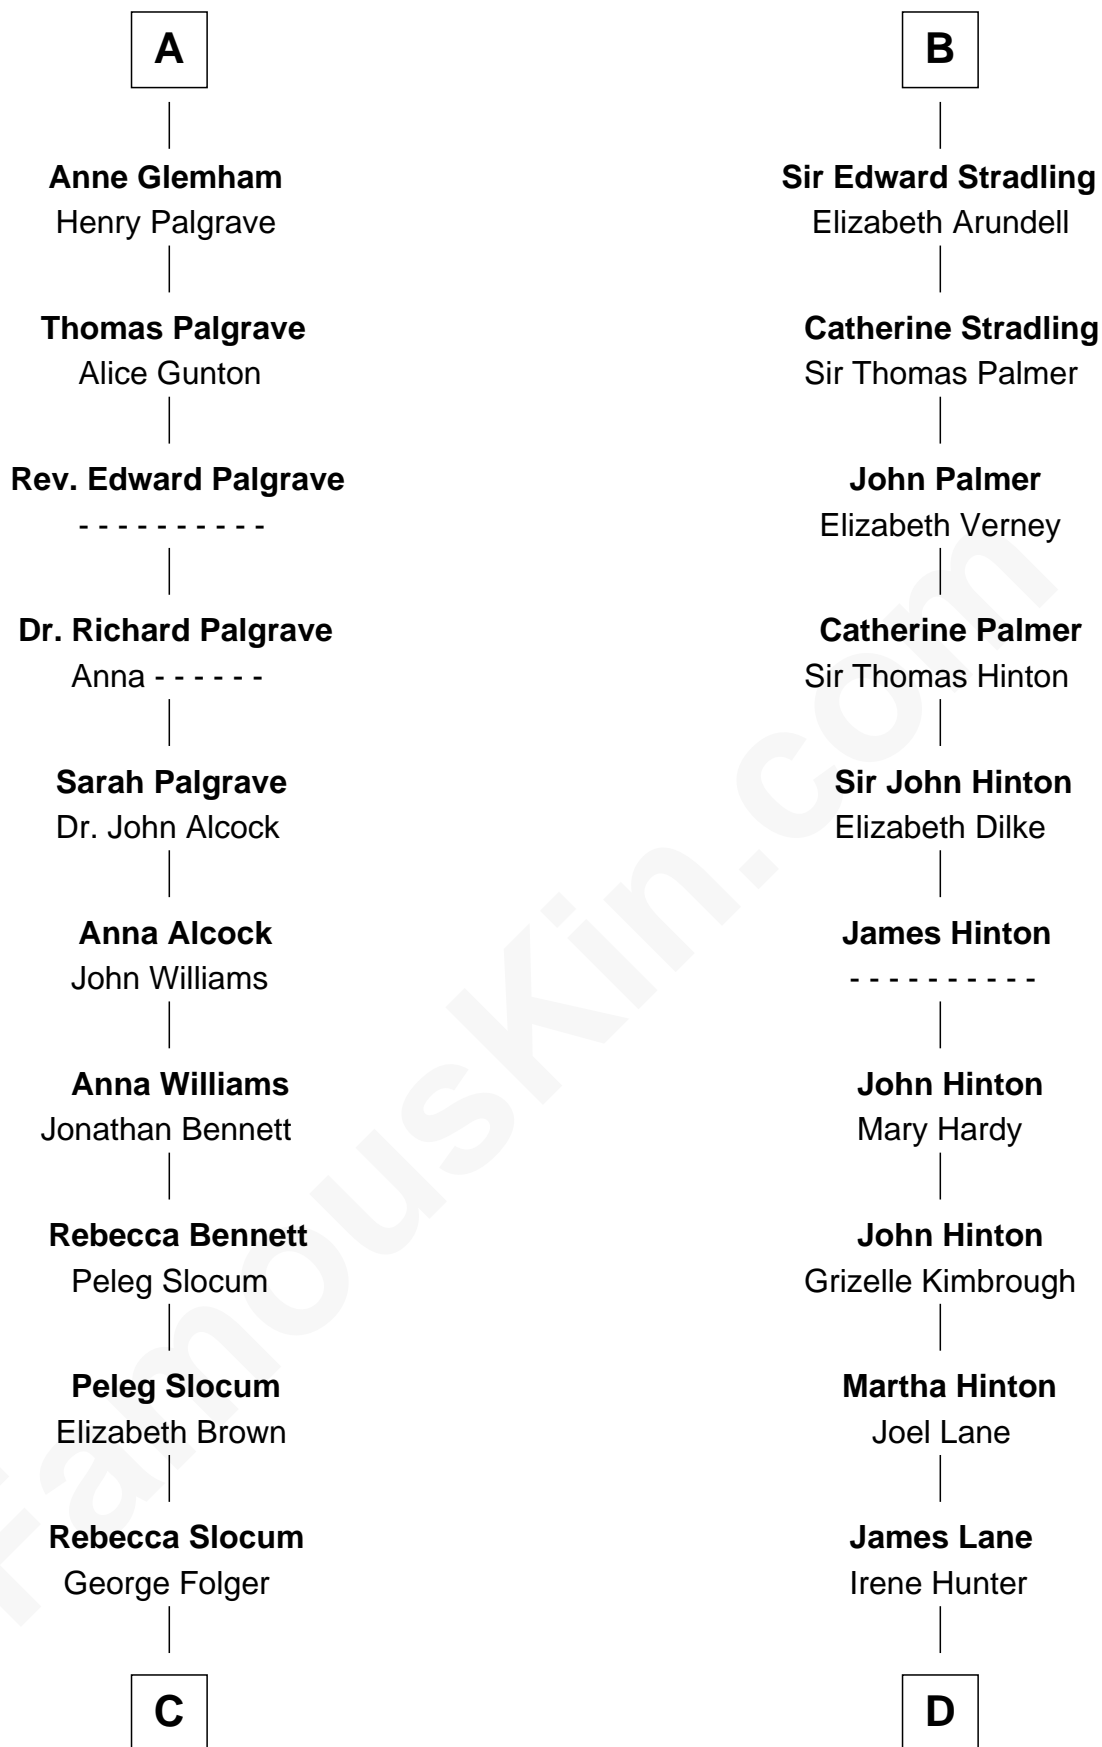

FamousKin.com

Relationship Chart of

Henry Clay Folger

Founder of Folger Shakespeare Library and Chairman of Standard Oil

19th cousin 2 times removed of

Harper Lee

Author of To Kill a Mockingbird

C

Samuel Brown Folger

Nancy F. Hiller

Henry Clay Folger

Eliza Jane Clark

Henry Clay Folger

Chairman of Standard Oil

D

Elizabeth Jane Lane