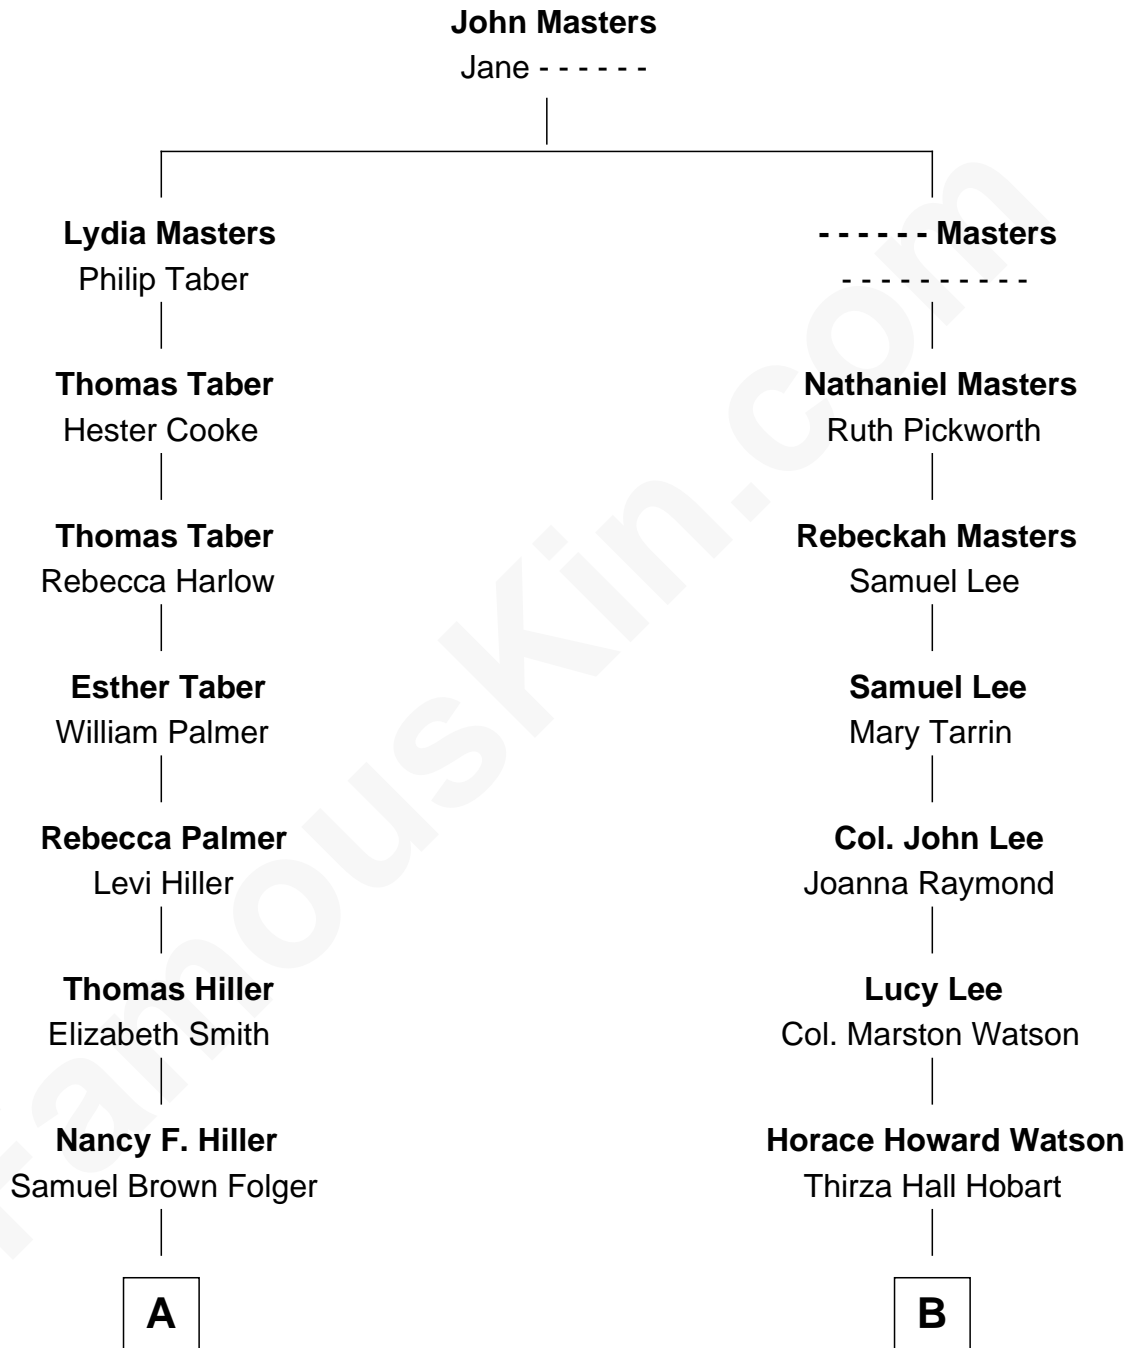

FamousKin.com

Relationship Chart of

Henry Clay Folger

Founder of Folger Shakespeare Library and Chairman of Standard Oil

8th cousin 4 times removed of

John Cena

Movie Actor and WWE Pro Wrestler

A

Henry Clay Folger
Eliza Jane Clark

Henry Clay Folger
Chairman of Standard Oil

B

Agnes Lee Watson
Charles Nichols

Charles H. Nichols
Martha Emma Dix

Charles Nichols
Julia Ellen Skelton

Natalie Nichols
Ulysses John Lupien