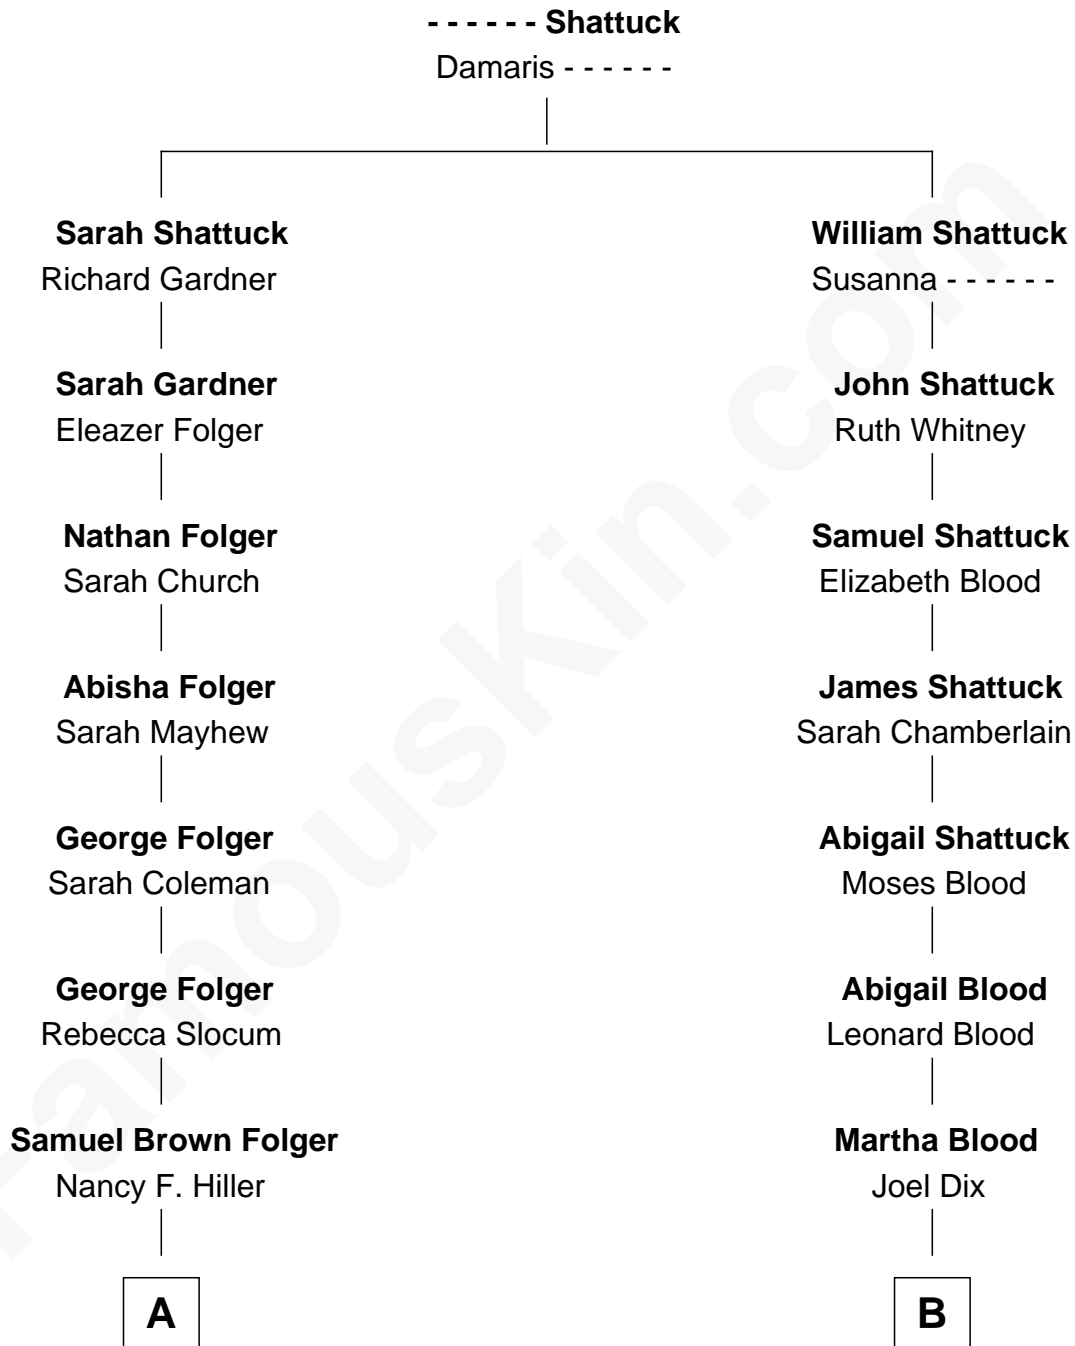

# FamousKin.com

## Relationship Chart of

### Henry Clay Folger

*Founder of Folger Shakespeare Library and Chairman of Standard Oil*

8th cousin 3 times removed of

### John Cena

*Movie Actor and WWE Pro Wrestler*

**A**

**Henry Clay Folger**

Eliza Jane Clark

**Henry Clay Folger**

*Chairman of Standard Oil*

**B**