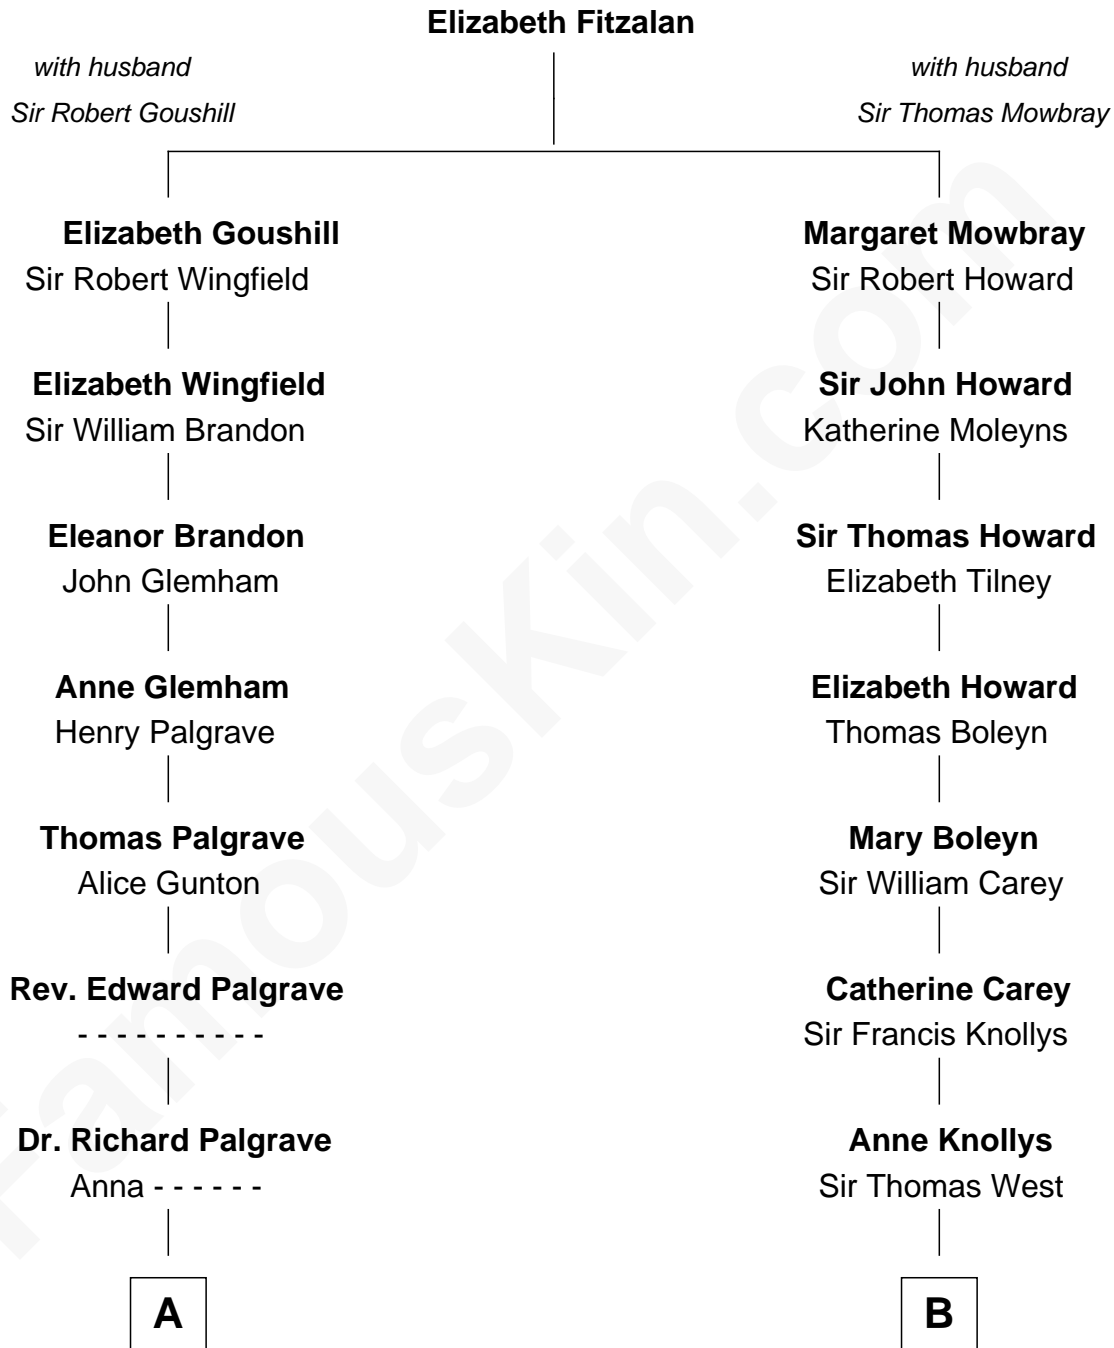

FamousKin.com

Relationship Chart of

Henry Clay Folger

Founder of Folger Shakespeare Library and Chairman of Standard Oil

15th cousin 5 times removed of

John Cena

Movie Actor and WWE Pro Wrestler

C