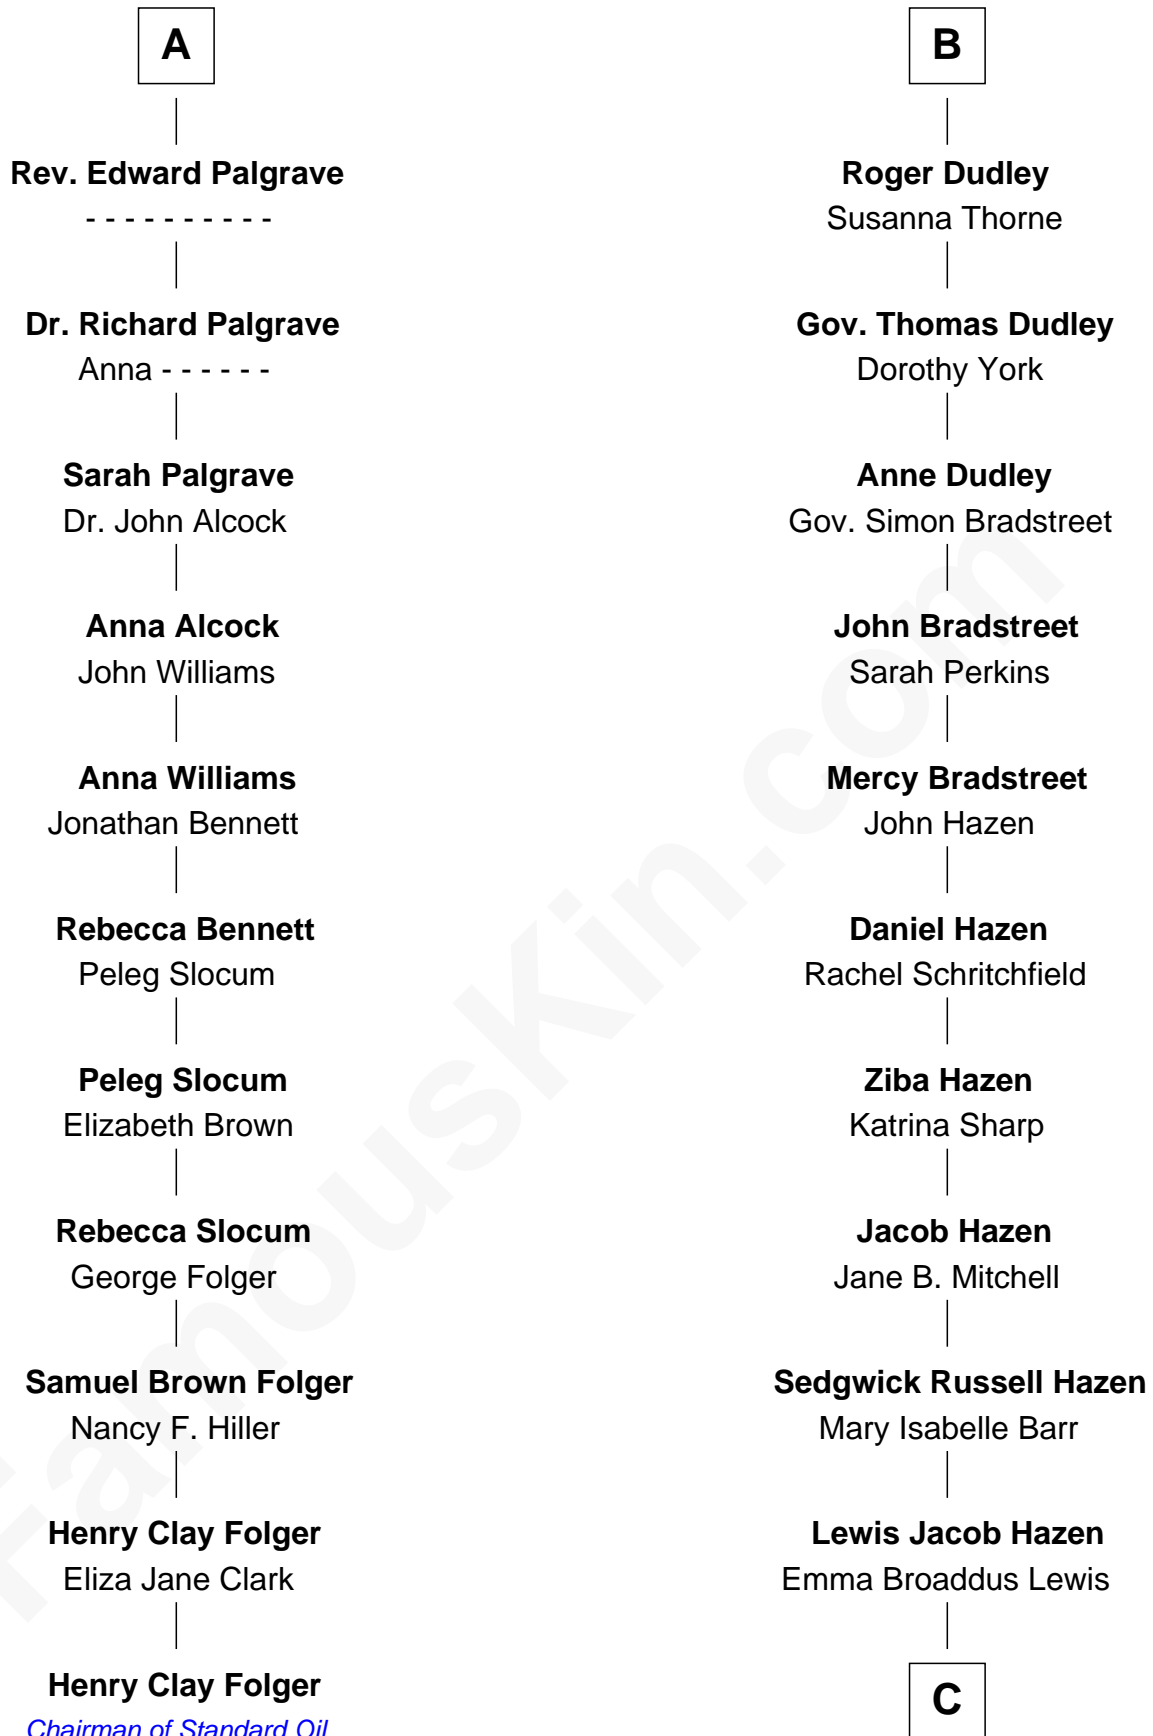

FamousKin.com

Relationship Chart of

Henry Clay Folger

Founder of Folger Shakespeare Library and Chairman of Standard Oil

17th cousin 2 times removed of

J. K. Simmons
TV and Movie Actor

Richard Fitzalan
Eleanor Plantagenet

C

Ruth Hazen

Col. Ralph Archibald Kimble

Patricia Kimble

Dr. Donald William Simmons

J. K. Simmons

TV and Movie Actor