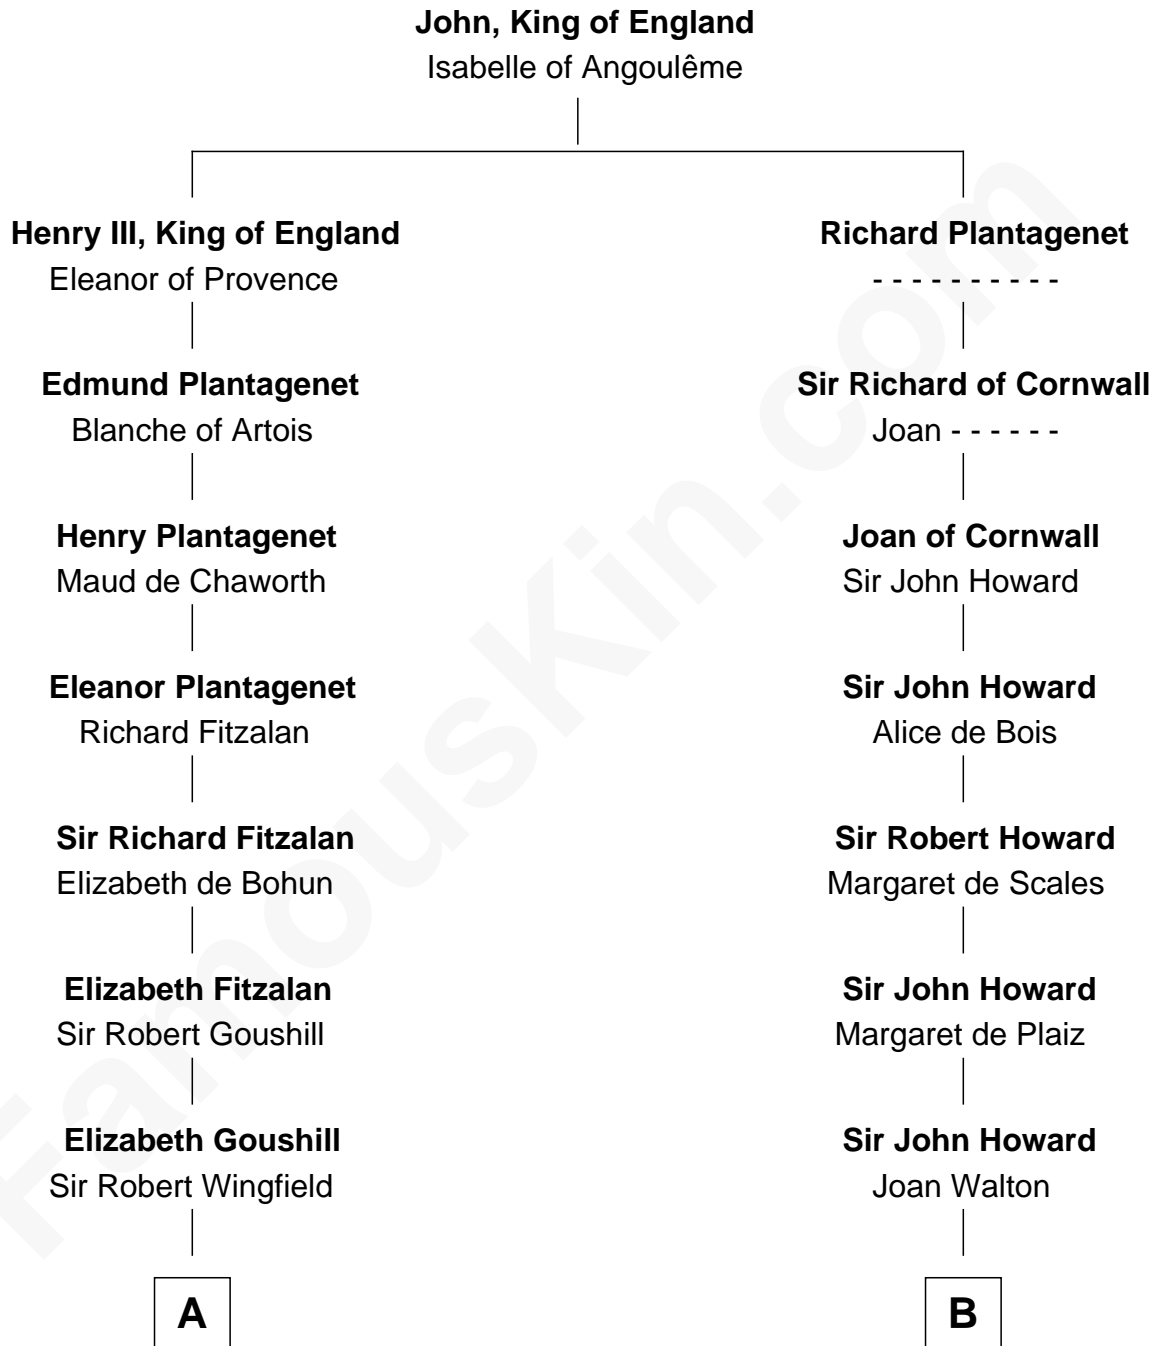

FamousKin.com

Relationship Chart of

Henry Clay Folger

Founder of Folger Shakespeare Library and Chairman of Standard Oil

18th cousin 3 times removed of

Samuel Howard

Boston Tea Party Participant

C

Peleg Slocum
Elizabeth Brown

Rebecca Slocum
George Folger

Samuel Brown Folger
Nancy F. Hiller

Henry Clay Folger
Eliza Jane Clark

Henry Clay Folger
Chairman of Standard Oil

D

Martha Goffe
Ebenezer Howard

Samuel Howard
Boston Tea Party Participant