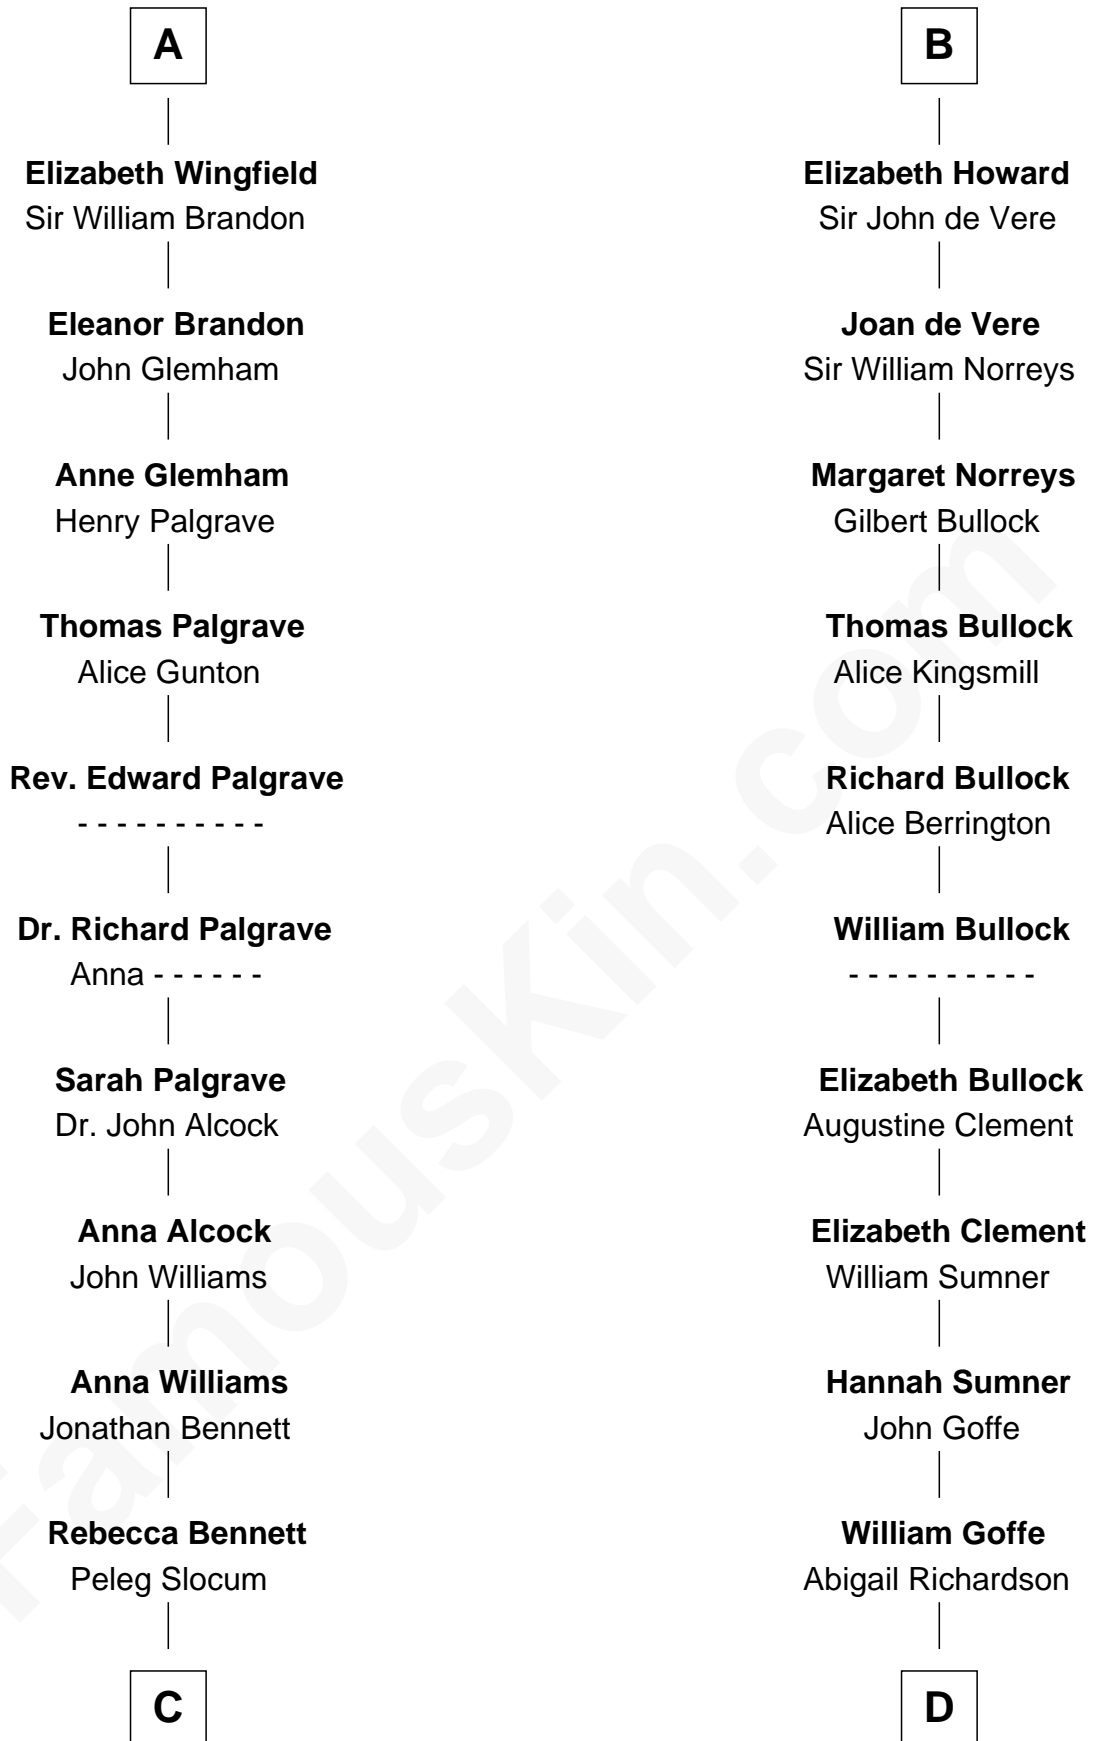

FamousKin.com

Relationship Chart of

Henry Clay Folger

Founder of Folger Shakespeare Library and Chairman of Standard Oil

18th cousin 3 times removed of

Samuel Howard

Boston Tea Party Participant

C

Peleg Slocum
Elizabeth Brown

Rebecca Slocum
George Folger

Samuel Brown Folger
Nancy F. Hiller

Henry Clay Folger
Eliza Jane Clark

Henry Clay Folger
Chairman of Standard Oil

D

Martha Goffe
Ebenezer Howard

Samuel Howard
Boston Tea Party Participant