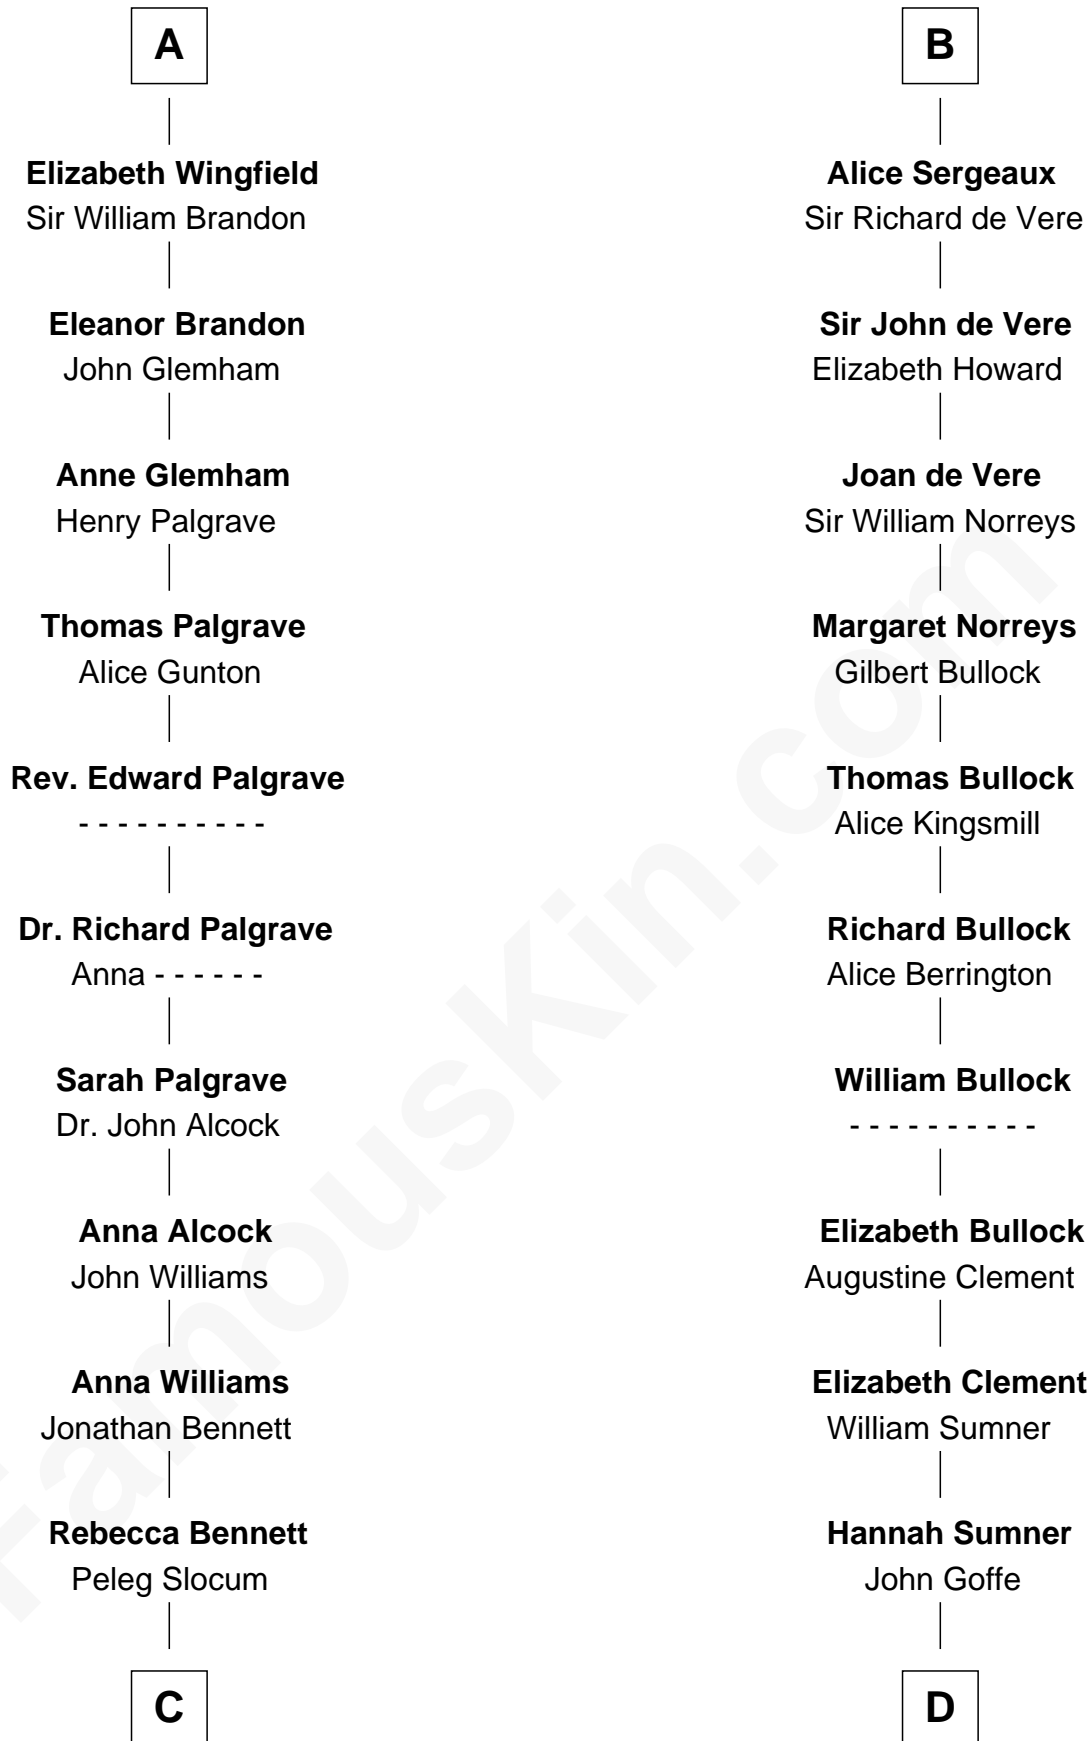

FamousKin.com

Relationship Chart of

Henry Clay Folger

Founder of Folger Shakespeare Library and Chairman of Standard Oil

19th cousin 2 times removed of

Samuel Howard

Boston Tea Party Participant

Ramon Berenguer IV of Provence

Beatrice of Savoy

Eleanor of Provence
Henry III, King of England

Edmund Plantagenet
Blanche of Artois

Henry Plantagenet
Maud de Chaworth

Eleanor Plantagenet
Richard Fitzalan

Sir Richard Fitzalan
Elizabeth de Bohun

Elizabeth Fitzalan
Sir Robert Goushill

Elizabeth Goushill
Sir Robert Wingfield

A

Eleanor of Provence
Henry III, King of England

Edward I, King of England
Eleanor of Castile

Joan of Acre
Sir Gilbert de Clare

Eleanor de Clare
Hugh le Despencer

Isabel le Despencer
Richard Fitzalan

Sir Edmund Fitzalan
Sibyl de Montagu

Philippe Fitzalan
Sir Richard Sergeaux

B

C

Peleg Slocum
Elizabeth Brown

Rebecca Slocum
George Folger