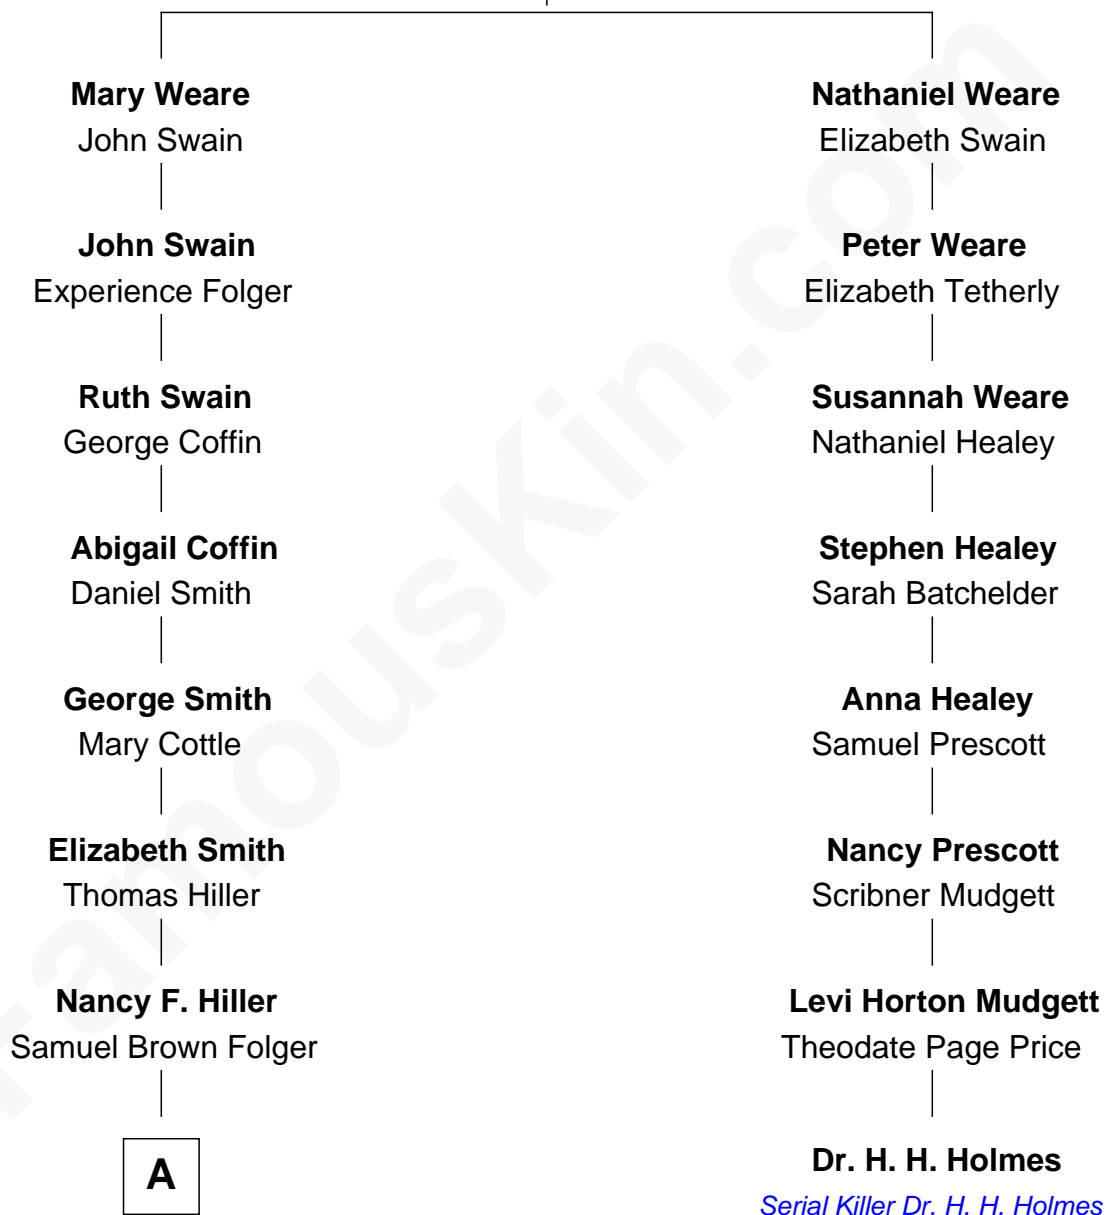

FamousKin.com

Relationship Chart of

Henry Clay Folger

Founder of Folger Shakespeare Library and Chairman of Standard Oil

7th cousin 1 time removed of

Dr. H. H. Holmes

Serial Killer aka "Devil in the White City"

Nathaniel Weare

Sarah - - - - -

A

Henry Clay Folger

Eliza Jane Clark

Henry Clay Folger

Chairman of Standard Oil

FamousKin.com