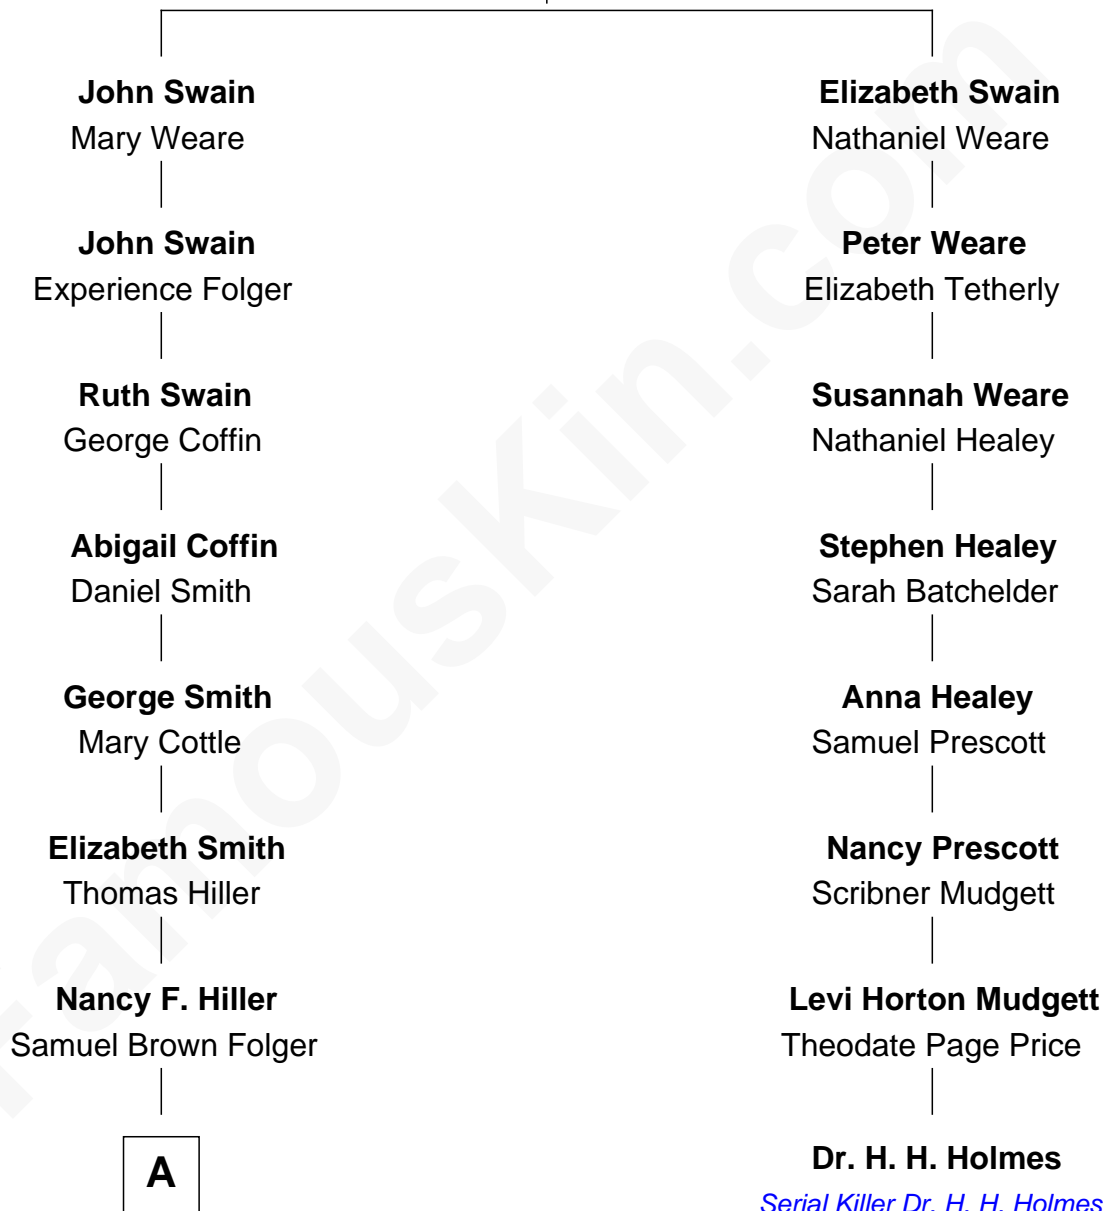

FamousKin.com

Relationship Chart of

Henry Clay Folger

Founder of Folger Shakespeare Library and Chairman of Standard Oil

7th cousin 1 time removed of

Dr. H. H. Holmes

Serial Killer aka "Devil in the White City"

Richard Swan

Basil - - - - -

A

Henry Clay Folger

Eliza Jane Clark

Henry Clay Folger

Chairman of Standard Oil

FamousKin.com