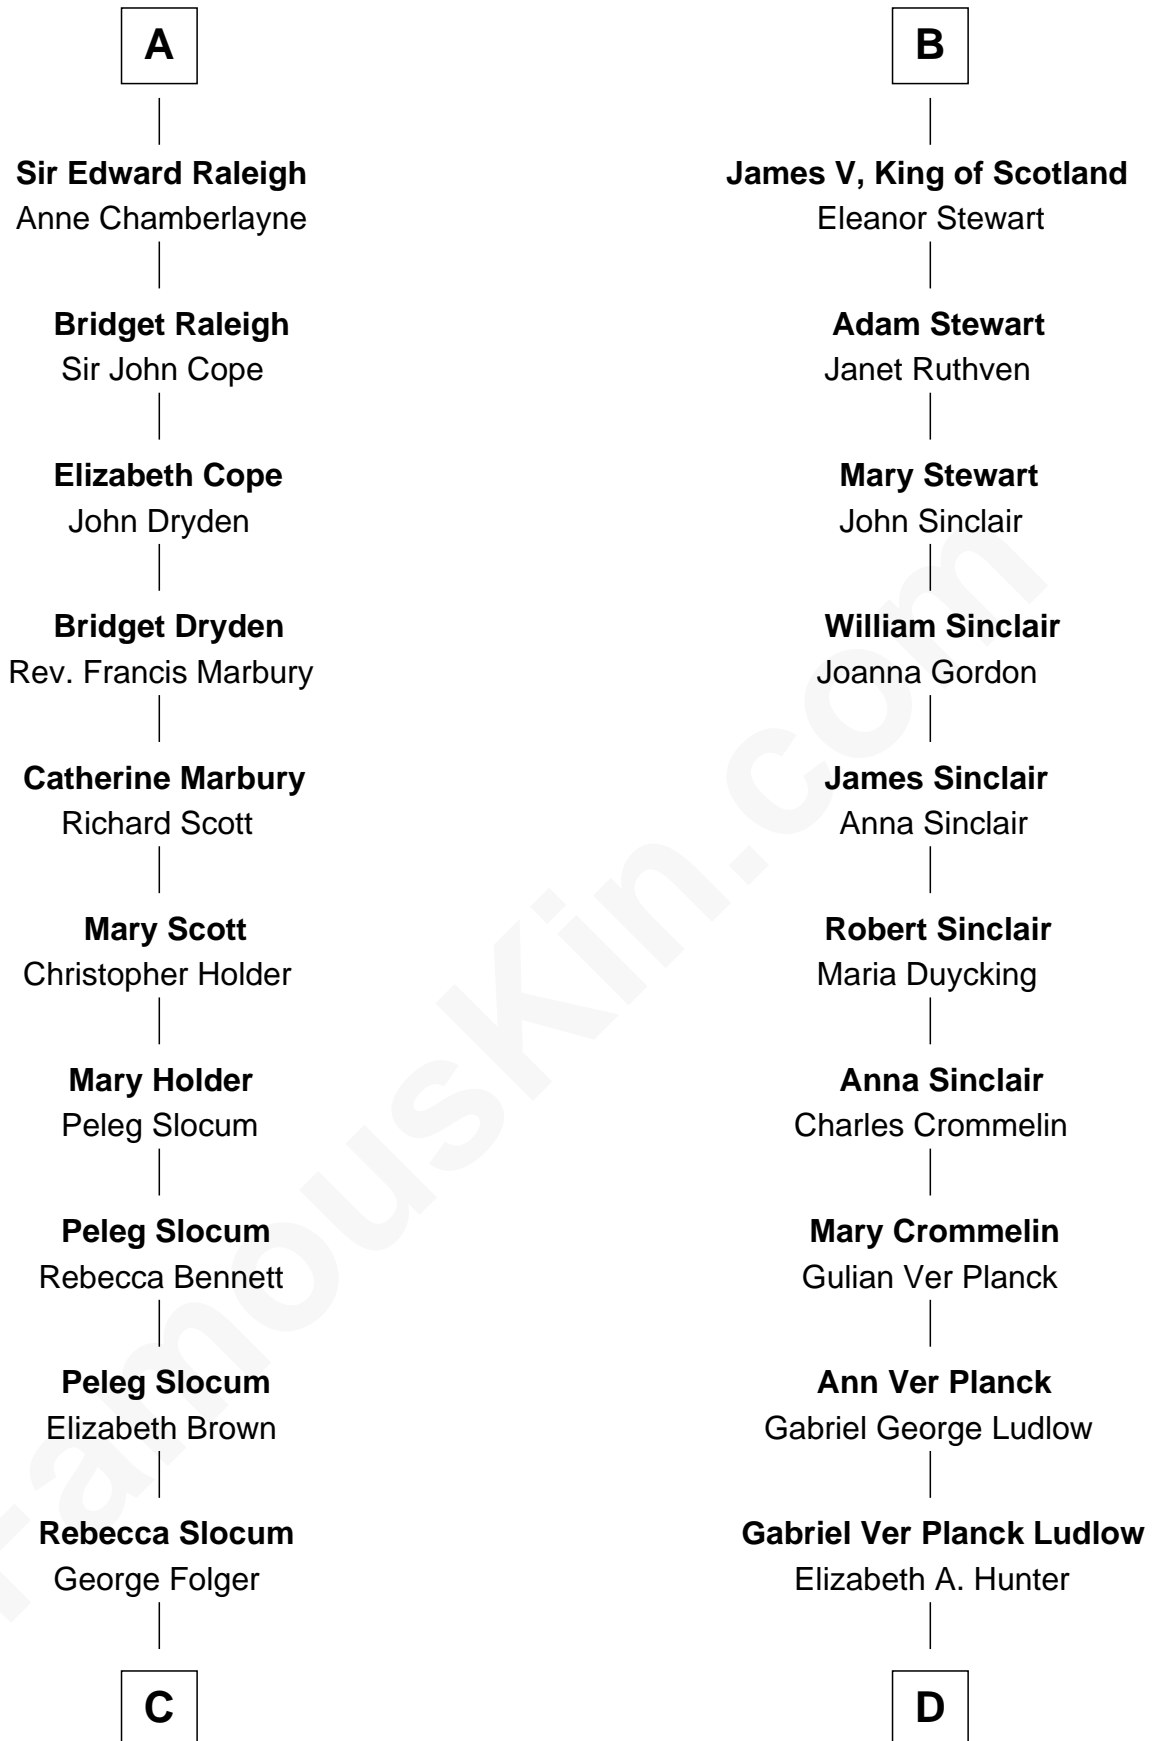

### Henry Clay Folger

*Founder of Folger Shakespeare Library and Chairman of Standard Oil*

19th cousin 1 time removed of

### Eleanor Roosevelt

*First Lady of President Franklin D. Roosevelt*

#### Sir Hugh I de Audley

Iseult de Mortimer

**C**

**Samuel Brown Folger**

Nancy F. Hiller

**Henry Clay Folger**

Eliza Jane Clark

**Henry Clay Folger**

*Chairman of Standard Oil*

**D**

**Dr. Edward Hunter Ludlow**

Elizabeth Livingston

**Mary Livingston Ludlow**

Valentine Gill Hall

**Anna Rebecca Hall**

Elliott Roosevelt