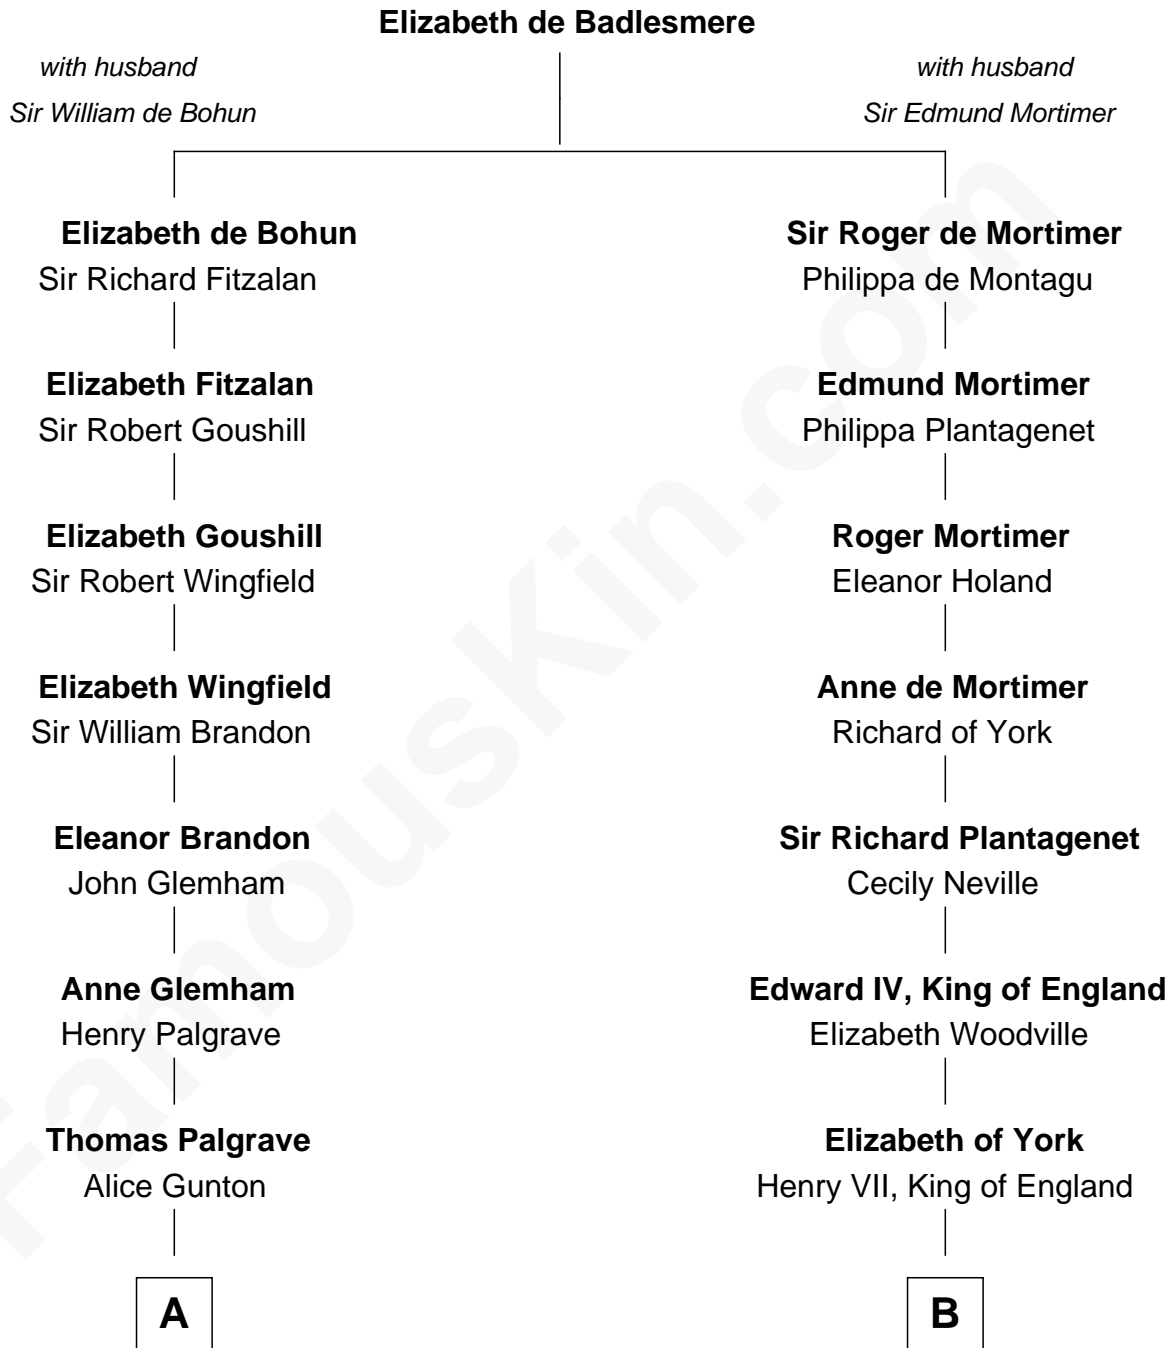

## Relationship Chart of

### Henry Clay Folger

*Founder of Folger Shakespeare Library and Chairman of Standard Oil*

17th cousin 4 times removed of

### Eleanor Roosevelt

*First Lady of President Franklin D. Roosevelt*

C

**Gabriel Ver Planck Ludlow**

Elizabeth A. Hunter

**Dr. Edward Hunter Ludlow**

Elizabeth Livingston

**Mary Livingston Ludlow**