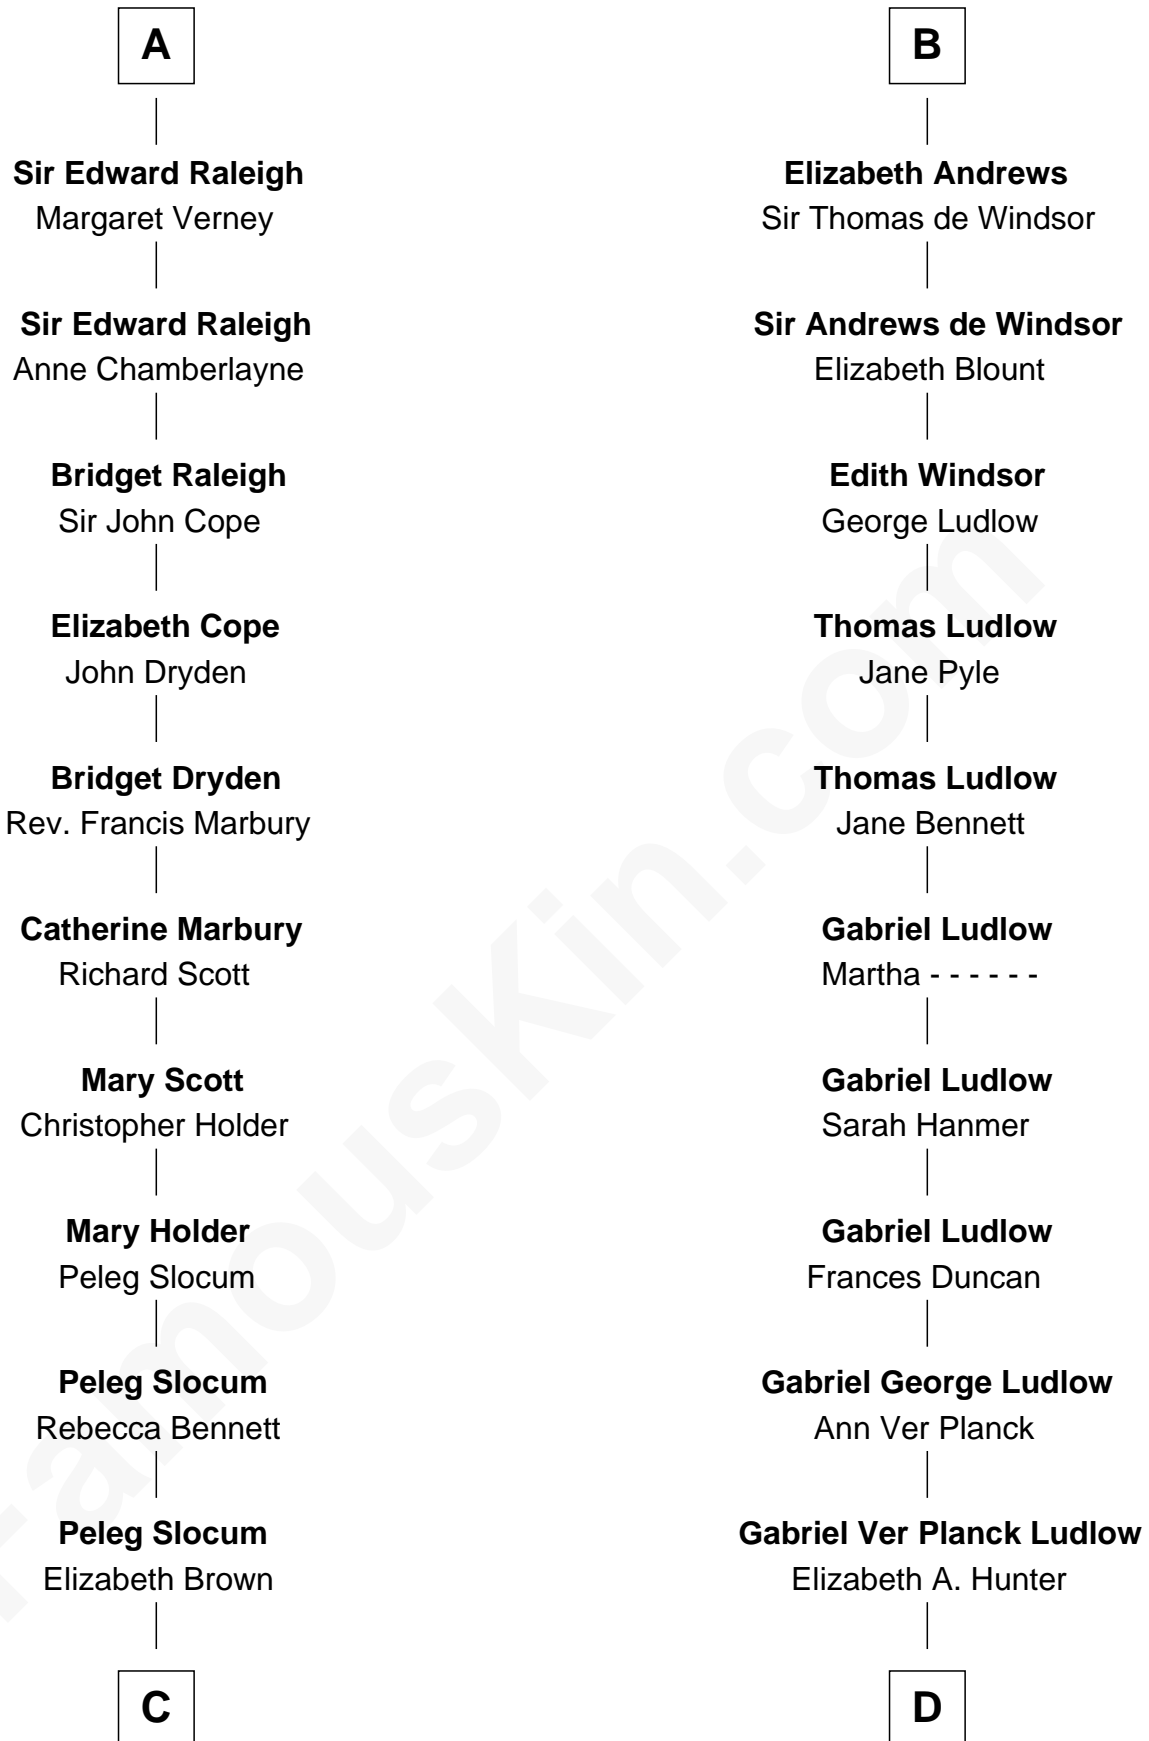

FamousKin.com

Relationship Chart of

Henry Clay Folger

Founder of Folger Shakespeare Library and Chairman of Standard Oil

20th cousin of

Eleanor Roosevelt

First Lady of President Franklin D. Roosevelt

Sir Hugh le Despencer

Sir Hugh Luttrell

Catherine de Beaumont

Elizabeth Luttrell

John Stratton

Elizabeth Stratton

John Andrews

B

C

D

Dr. Edward Hunter Ludlow

Elizabeth Livingston

Mary Livingston Ludlow

Valentine Gill Hall

Anna Rebecca Hall

Elliott Roosevelt

Eleanor Roosevelt