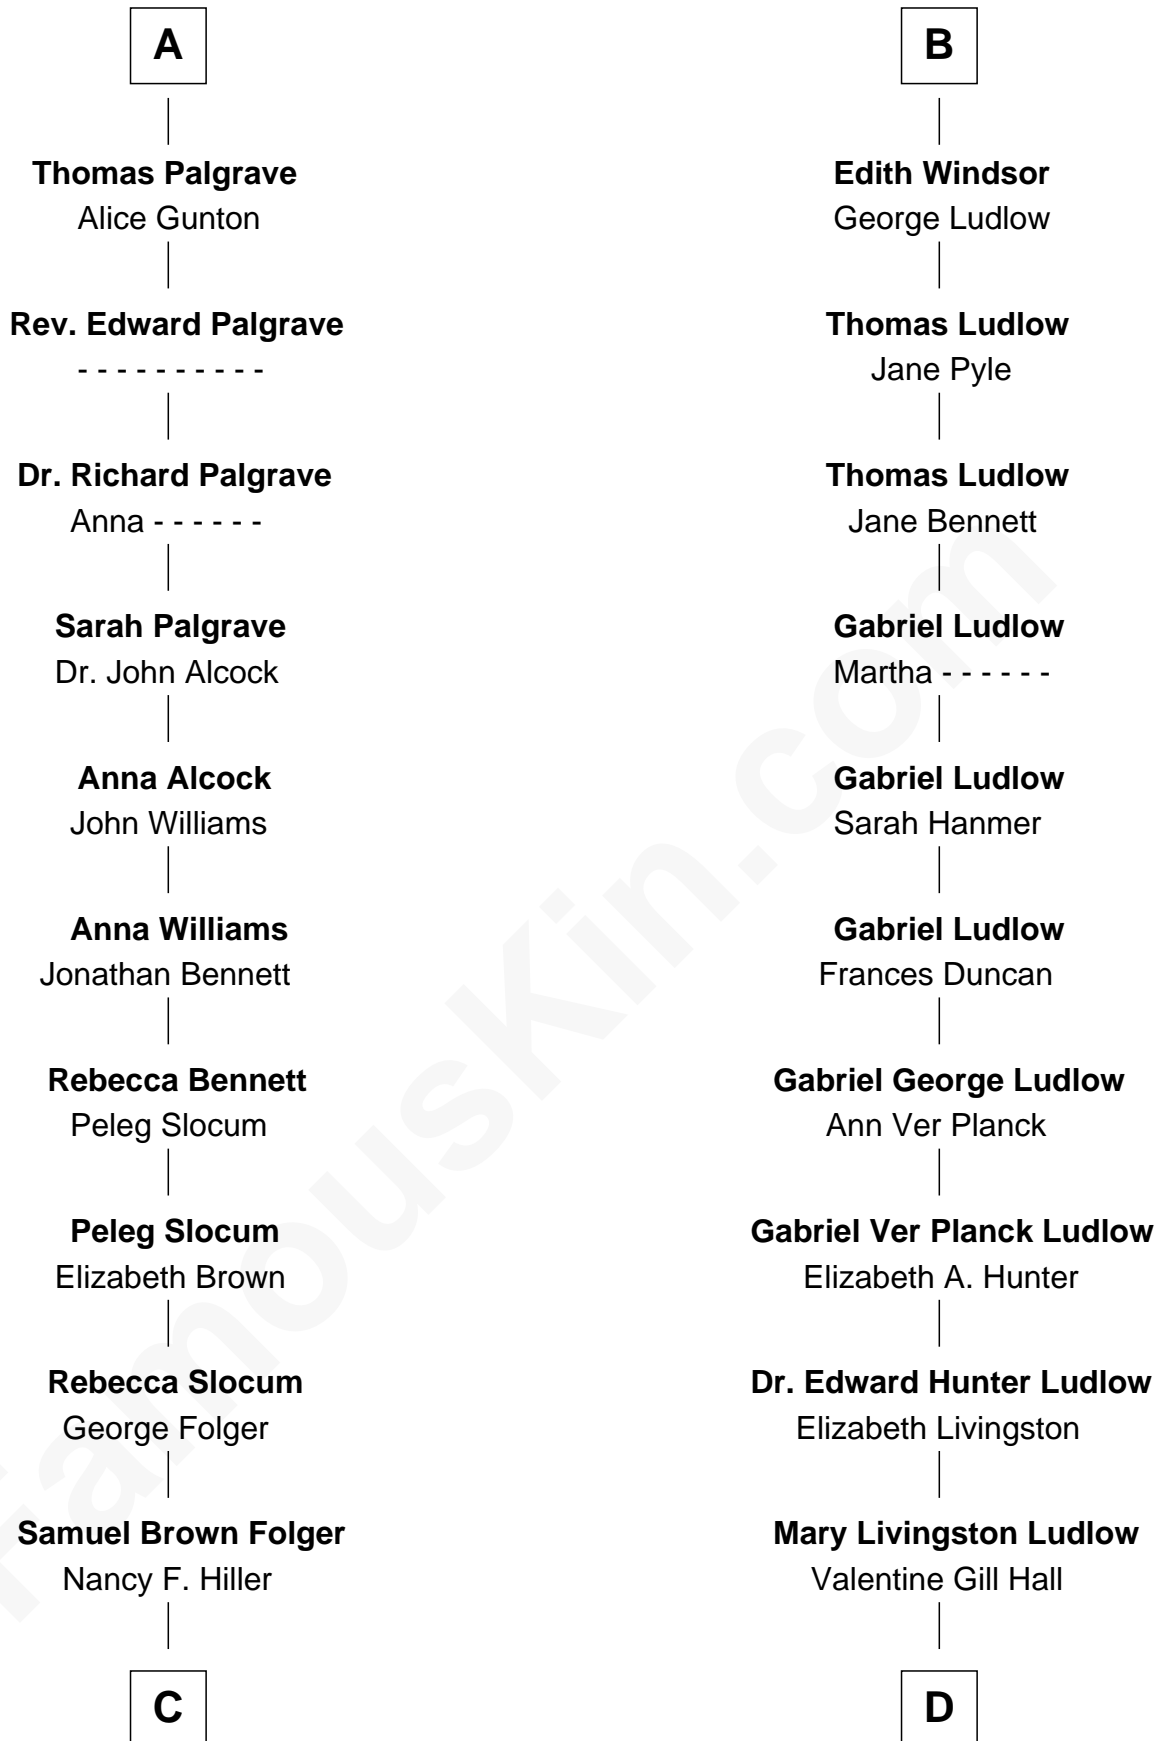

FamousKin.com

Relationship Chart of

Henry Clay Folger

Founder of Folger Shakespeare Library and Chairman of Standard Oil

18th cousin of

Eleanor Roosevelt

First Lady of President Franklin D. Roosevelt

Humphrey de Bohun
Elizabeth Plantagenet

Sir William de Bohun
Elizabeth de Badlesmere

Elizabeth de Bohun
Sir Richard Fitzalan

Elizabeth Fitzalan
Sir Robert Goushill

Elizabeth Goushill
Sir Robert Wingfield

Elizabeth Wingfield
Sir William Brandon

Eleanor Brandon
John Glemham

Anne Glemham
Henry Palgrave

A

Margaret de Bohun
Sir Hugh de Courtnay

Elizabeth de Courtnay
Sir Andrew Luttrell

Sir Hugh Luttrell
Catherine de Beaumont

Elizabeth Luttrell
John Stratton

Elizabeth Stratton
John Andrews

Elizabeth Andrews
Sir Thomas de Windsor

Sir Andrews de Windsor
Elizabeth Blount

B

C

Henry Clay Folger

Eliza Jane Clark

Henry Clay Folger

Chairman of Standard Oil