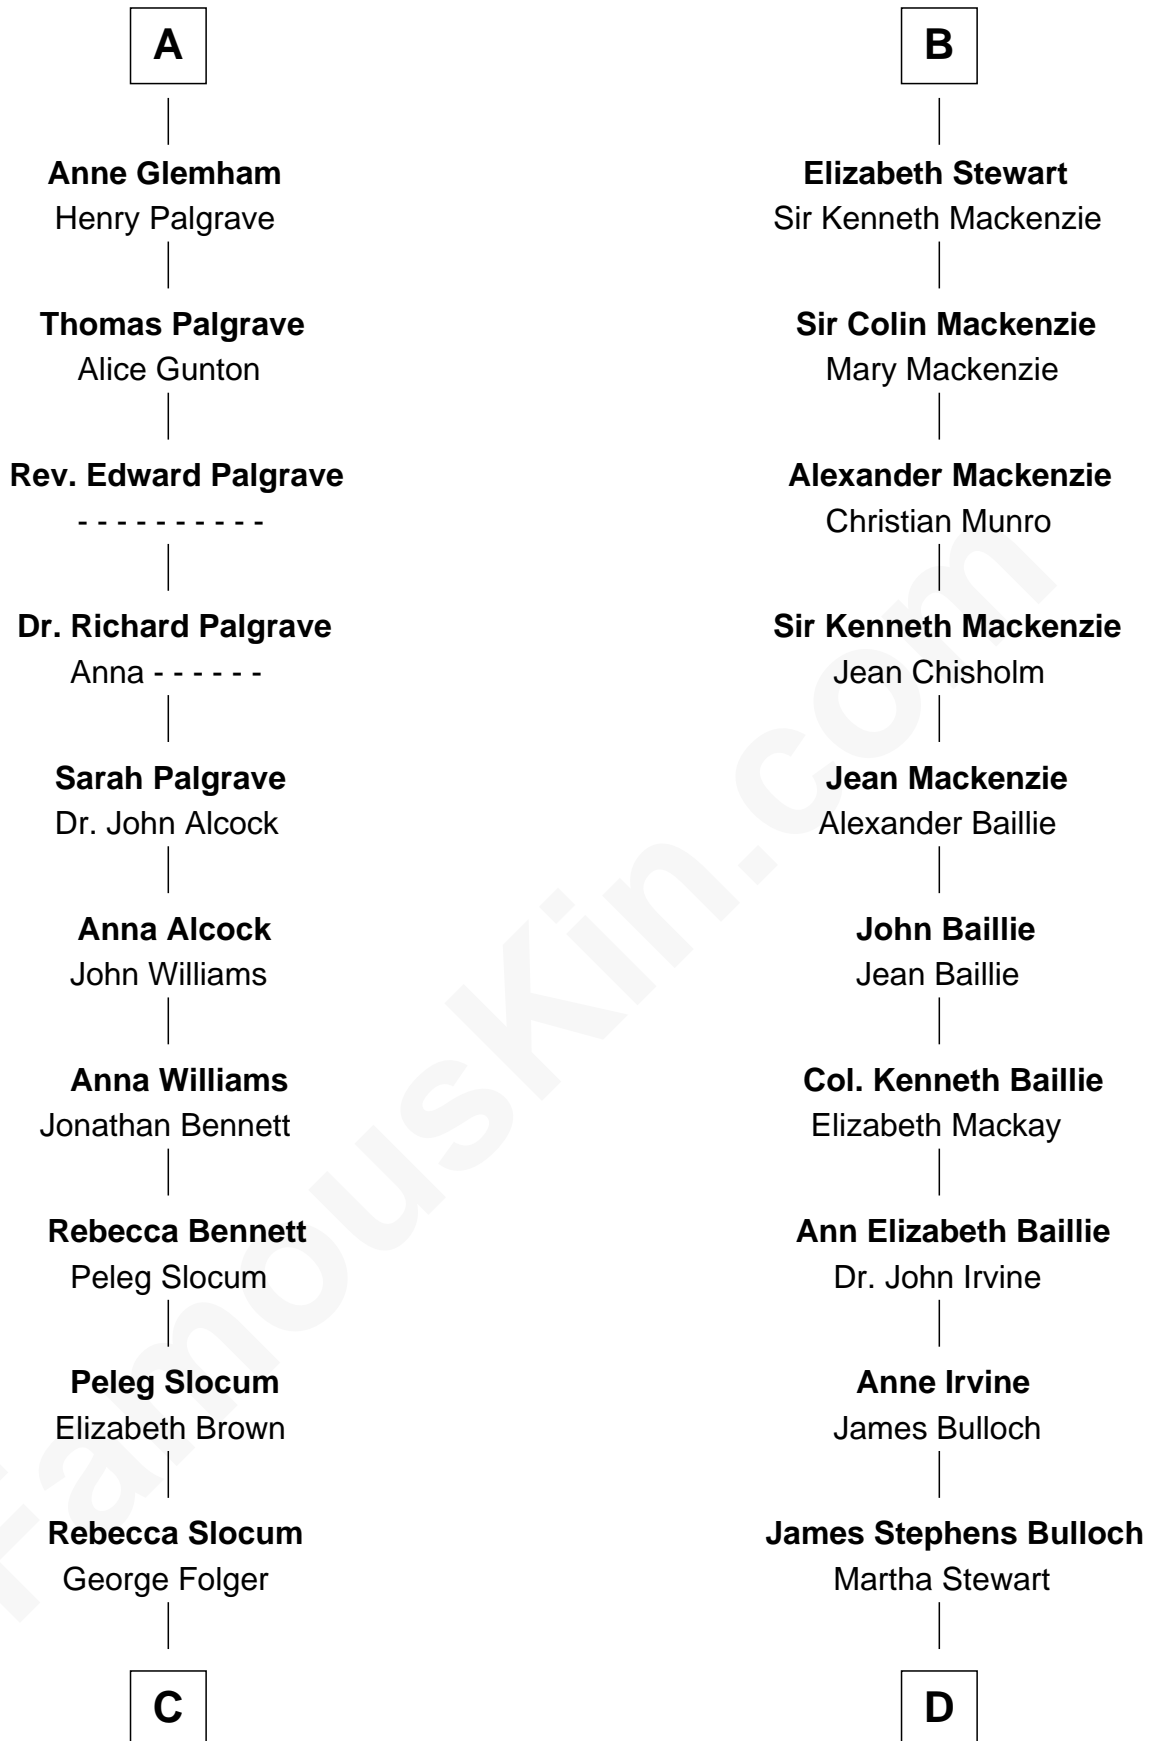

## Relationship Chart of

### Henry Clay Folger

*Founder of Folger Shakespeare Library and Chairman of Standard Oil*

18th cousin 1 time removed of

### Theodore Roosevelt

*26th U.S. President*

**C**

**Samuel Brown Folger**

Nancy F. Hiller

**Henry Clay Folger**

Eliza Jane Clark

**Henry Clay Folger**

*Chairman of Standard Oil*

**D**

**Martha Bulloch**

Theodore Roosevelt

**Theodore Roosevelt**

*26th U.S. President*

FamousKin.com