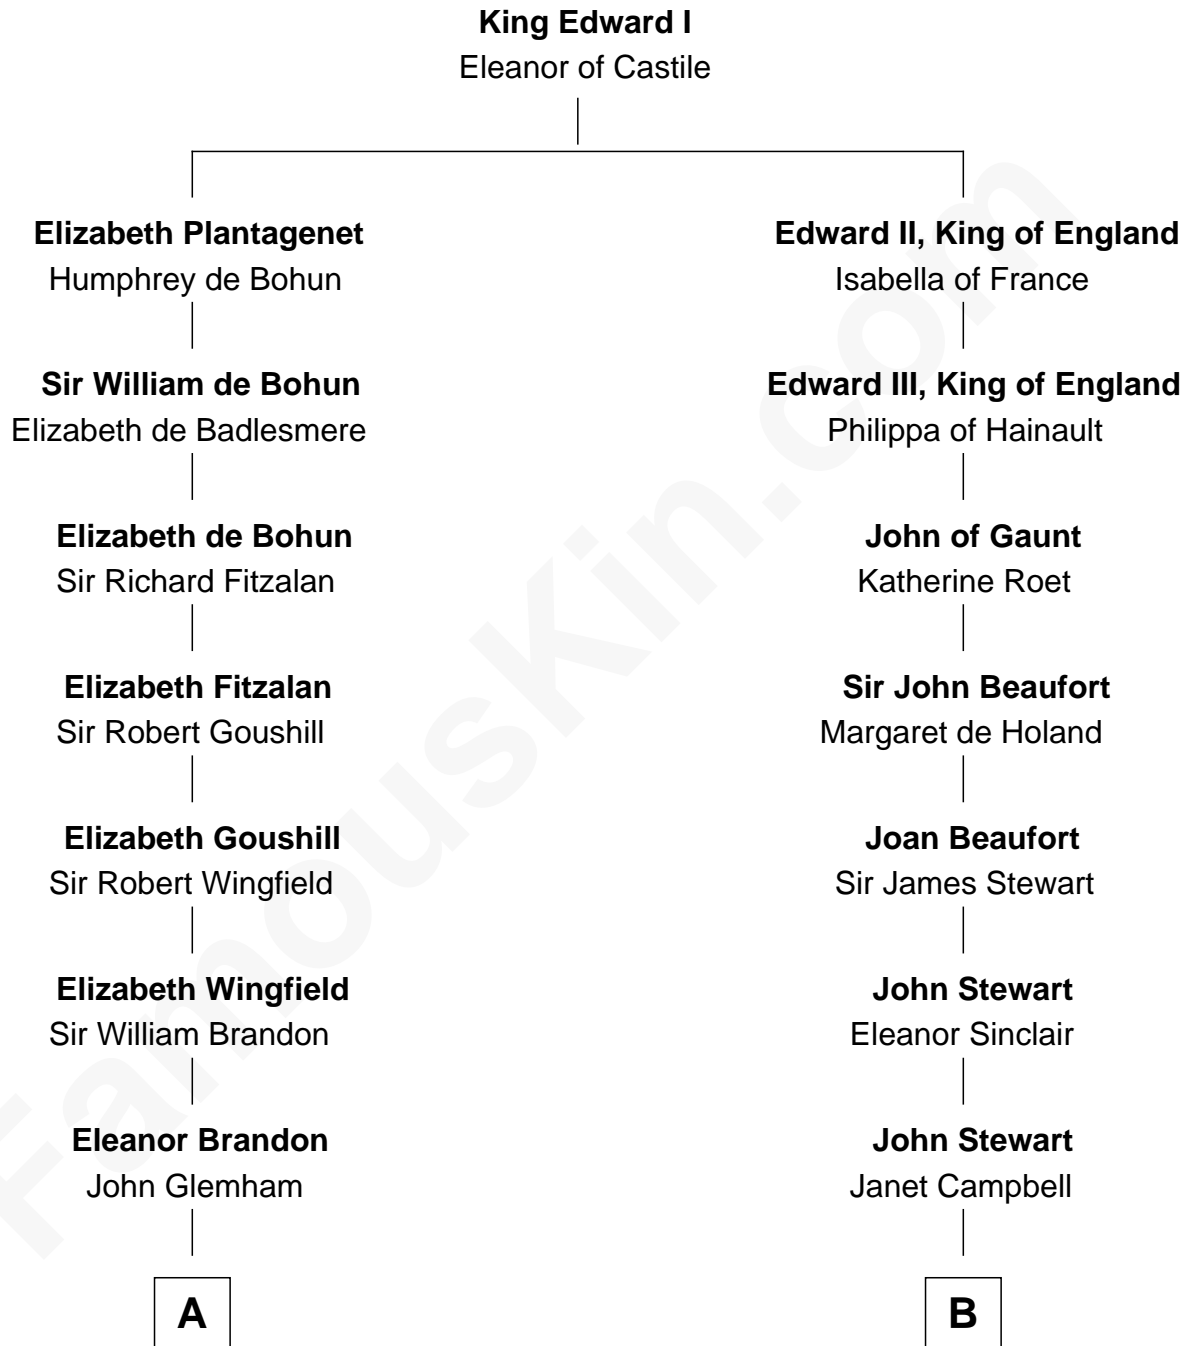

## Relationship Chart of

### Henry Clay Folger

*Founder of Folger Shakespeare Library and Chairman of Standard Oil*

18th cousin 1 time removed of

### Theodore Roosevelt

*26th U.S. President*

**C**

**Samuel Brown Folger**

Nancy F. Hiller

**Henry Clay Folger**

Eliza Jane Clark

**Henry Clay Folger**