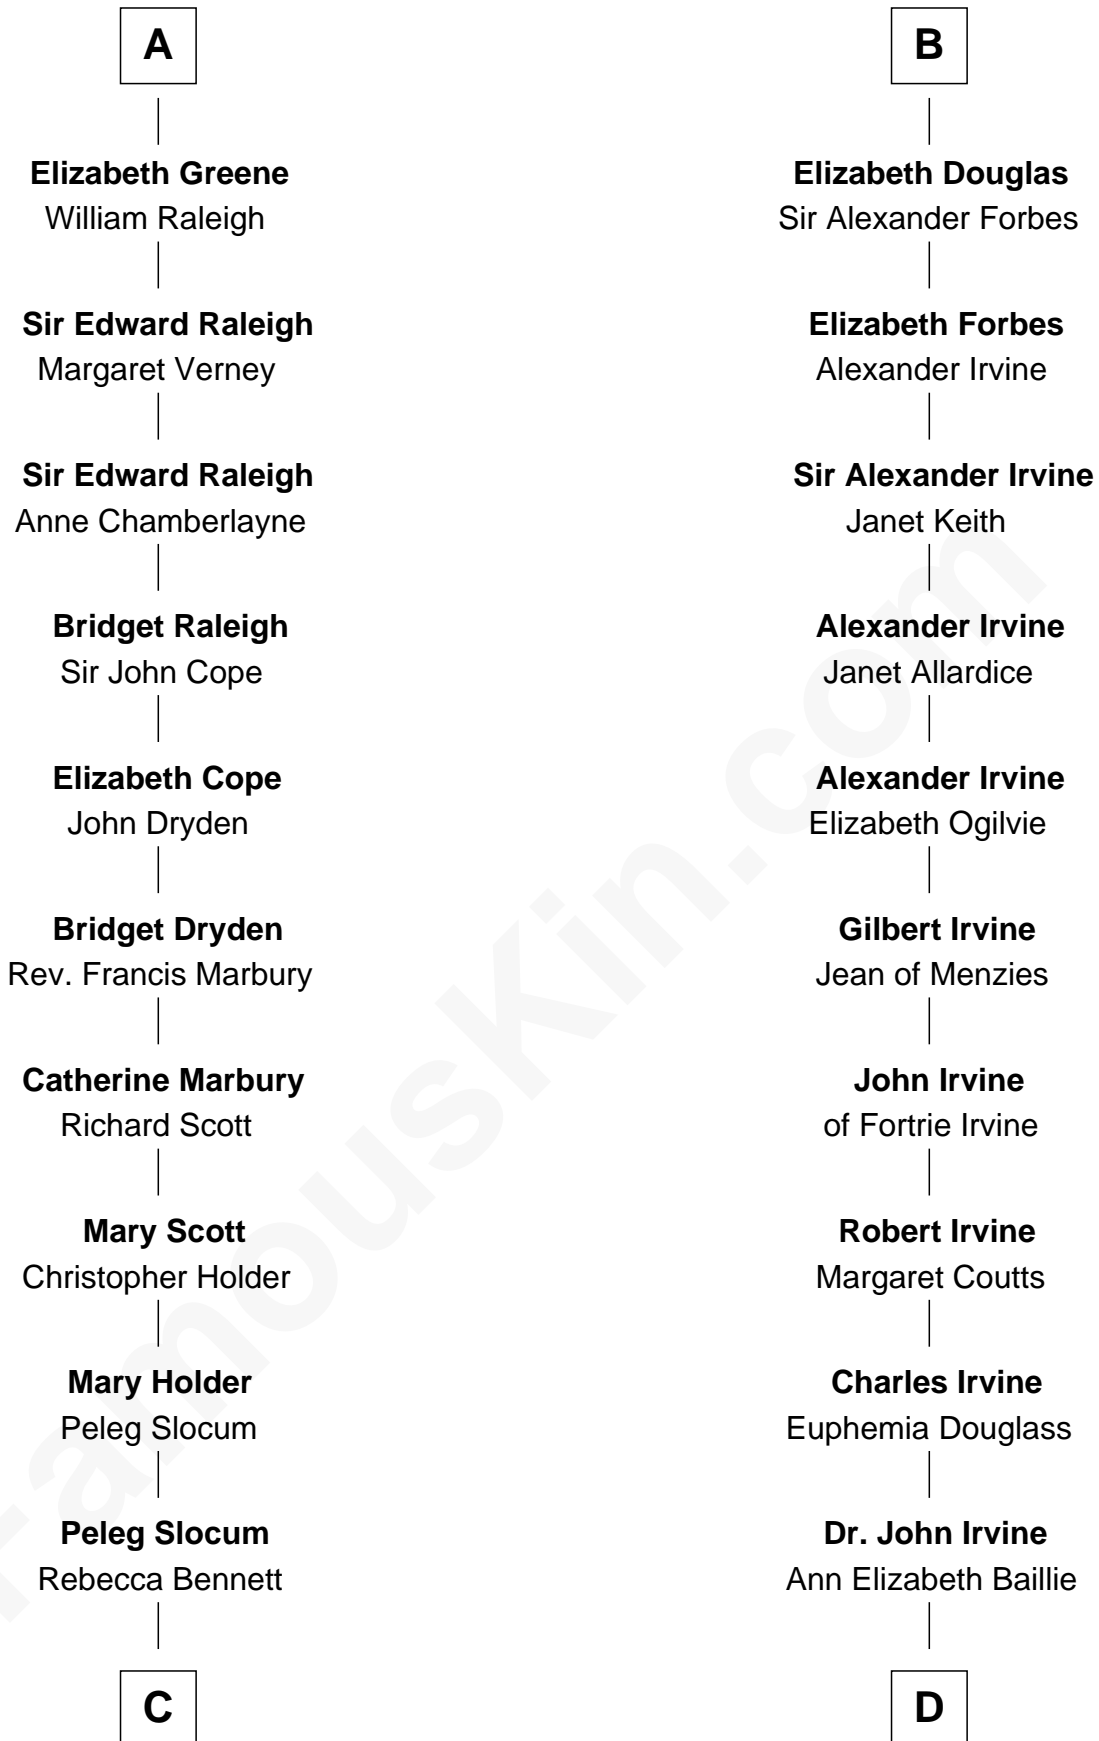

## Relationship Chart of

### Henry Clay Folger

*Founder of Folger Shakespeare Library and Chairman of Standard Oil*

20th cousin 1 time removed of

**Theodore Roosevelt**

*26th U.S. President*

**C**

**Peleg Slocum**  
Elizabeth Brown

**Rebecca Slocum**  
George Folger

**Samuel Brown Folger**  
Nancy F. Hiller

**Henry Clay Folger**  
Eliza Jane Clark

**Henry Clay Folger**  
*Chairman of Standard Oil*

**D**

**Anne Irvine**  
James Bulloch

**James Stephens Bulloch**  
Martha Stewart

**Martha Bulloch**  
Theodore Roosevelt

**Theodore Roosevelt**  
*26th U.S. President*

FamousKin.com