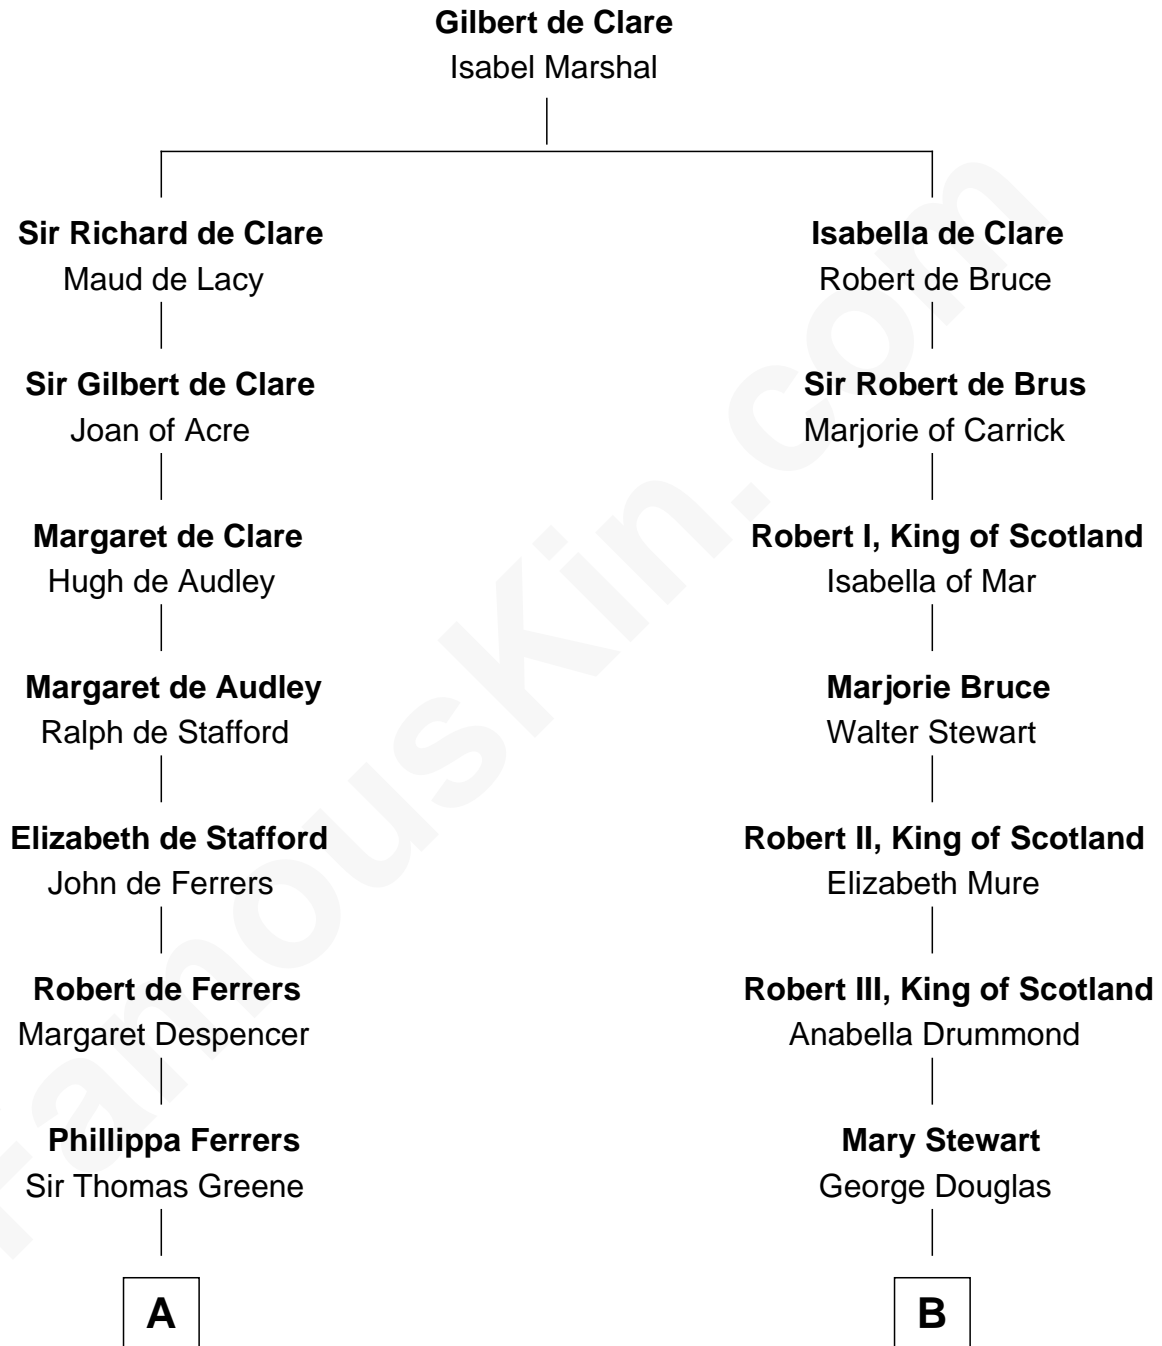

## Relationship Chart of

### Henry Clay Folger

*Founder of Folger Shakespeare Library and Chairman of Standard Oil*

20th cousin 1 time removed of

**Theodore Roosevelt**

*26th U.S. President*

**C**

**Peleg Slocum**  
Elizabeth Brown

**Rebecca Slocum**  
George Folger

**Samuel Brown Folger**  
Nancy F. Hiller

**Henry Clay Folger**  
Eliza Jane Clark

**Henry Clay Folger**  
*Chairman of Standard Oil*

**D**

**Anne Irvine**  
James Bulloch

**James Stephens Bulloch**  
Martha Stewart

**Martha Bulloch**  
Theodore Roosevelt

**Theodore Roosevelt**  
*26th U.S. President*

FamousKin.com