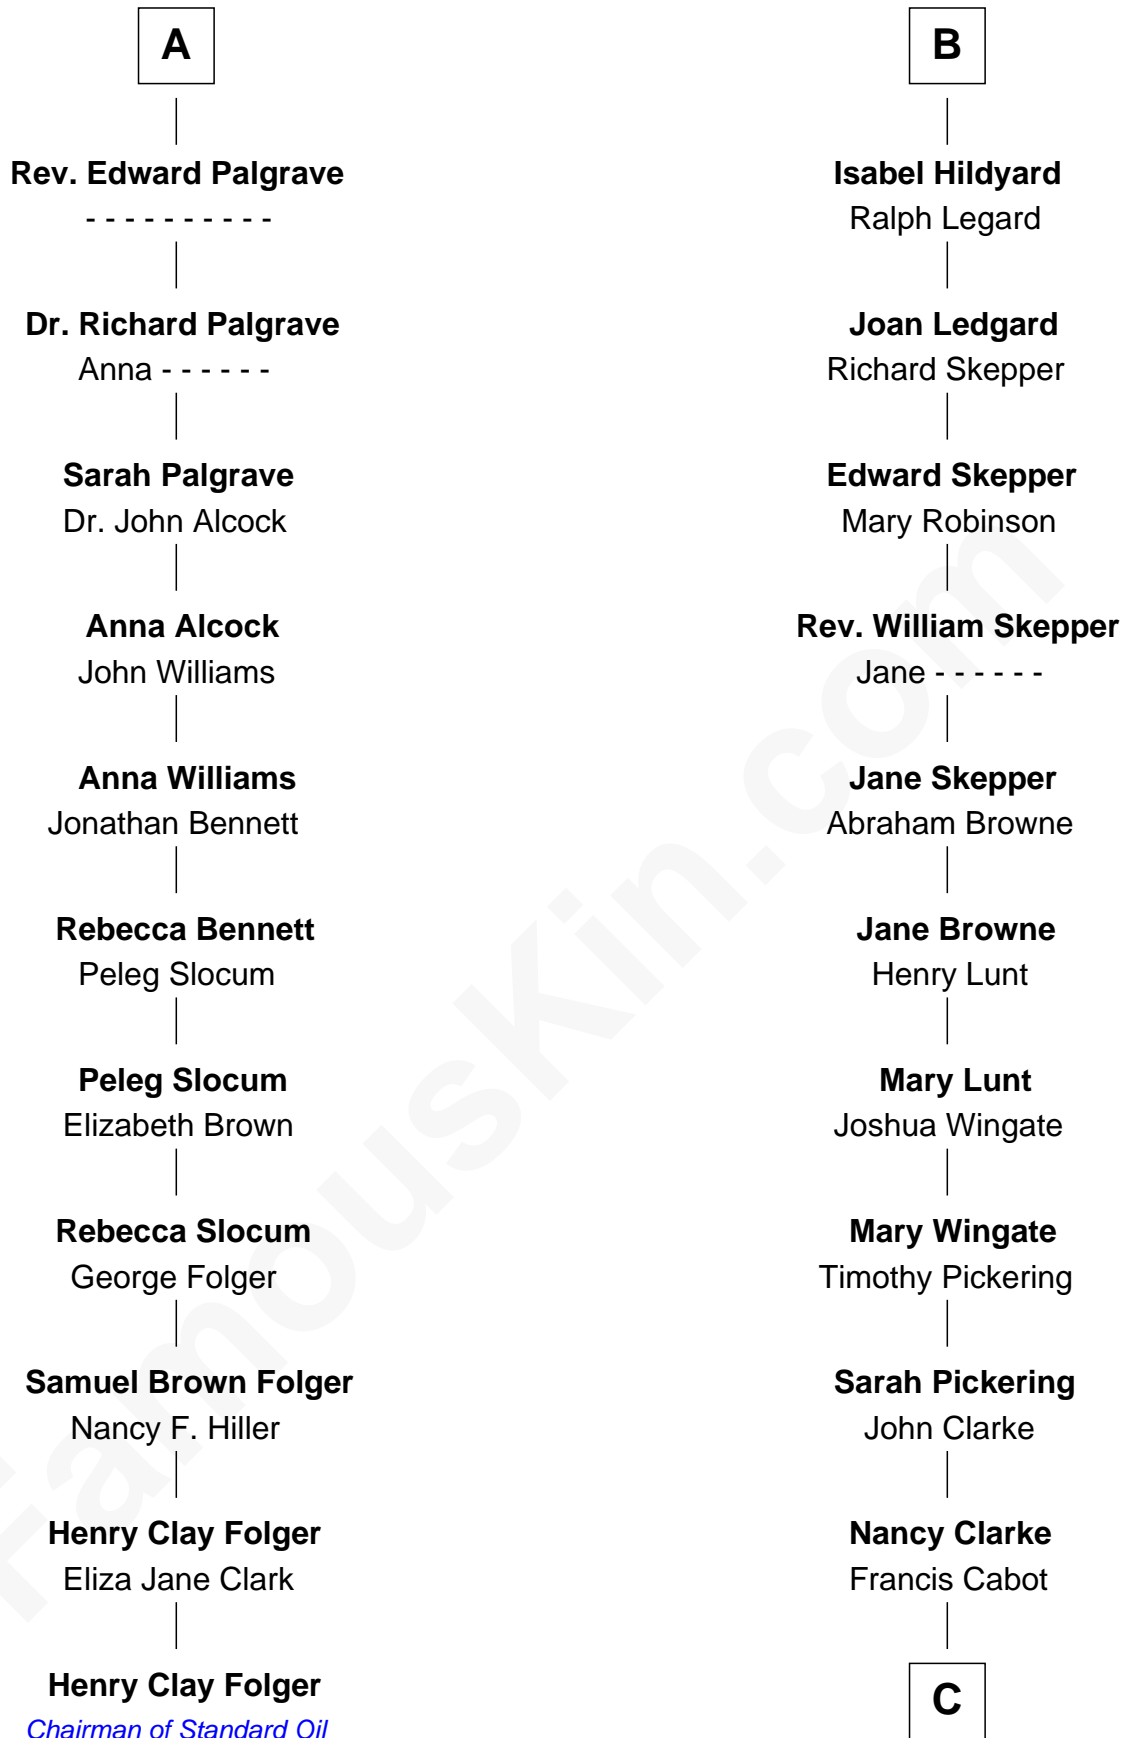

FamousKin.com

Relationship Chart of

Henry Clay Folger

Founder of Folger Shakespeare Library and Chairman of Standard Oil

17th cousin 3 times removed of

Alice (Lee) Roosevelt

First Wife of President Theodore Roosevelt

C

Mary Ann Cabot
Nathaniel Cabot Lee

John Clarke Lee
Harriet Paine Rose

George Cabot Lee
Caroline Watts Haskell

Alice (Lee) Roosevelt
Wife of President Theodore Roosevelt

FamousKin.com