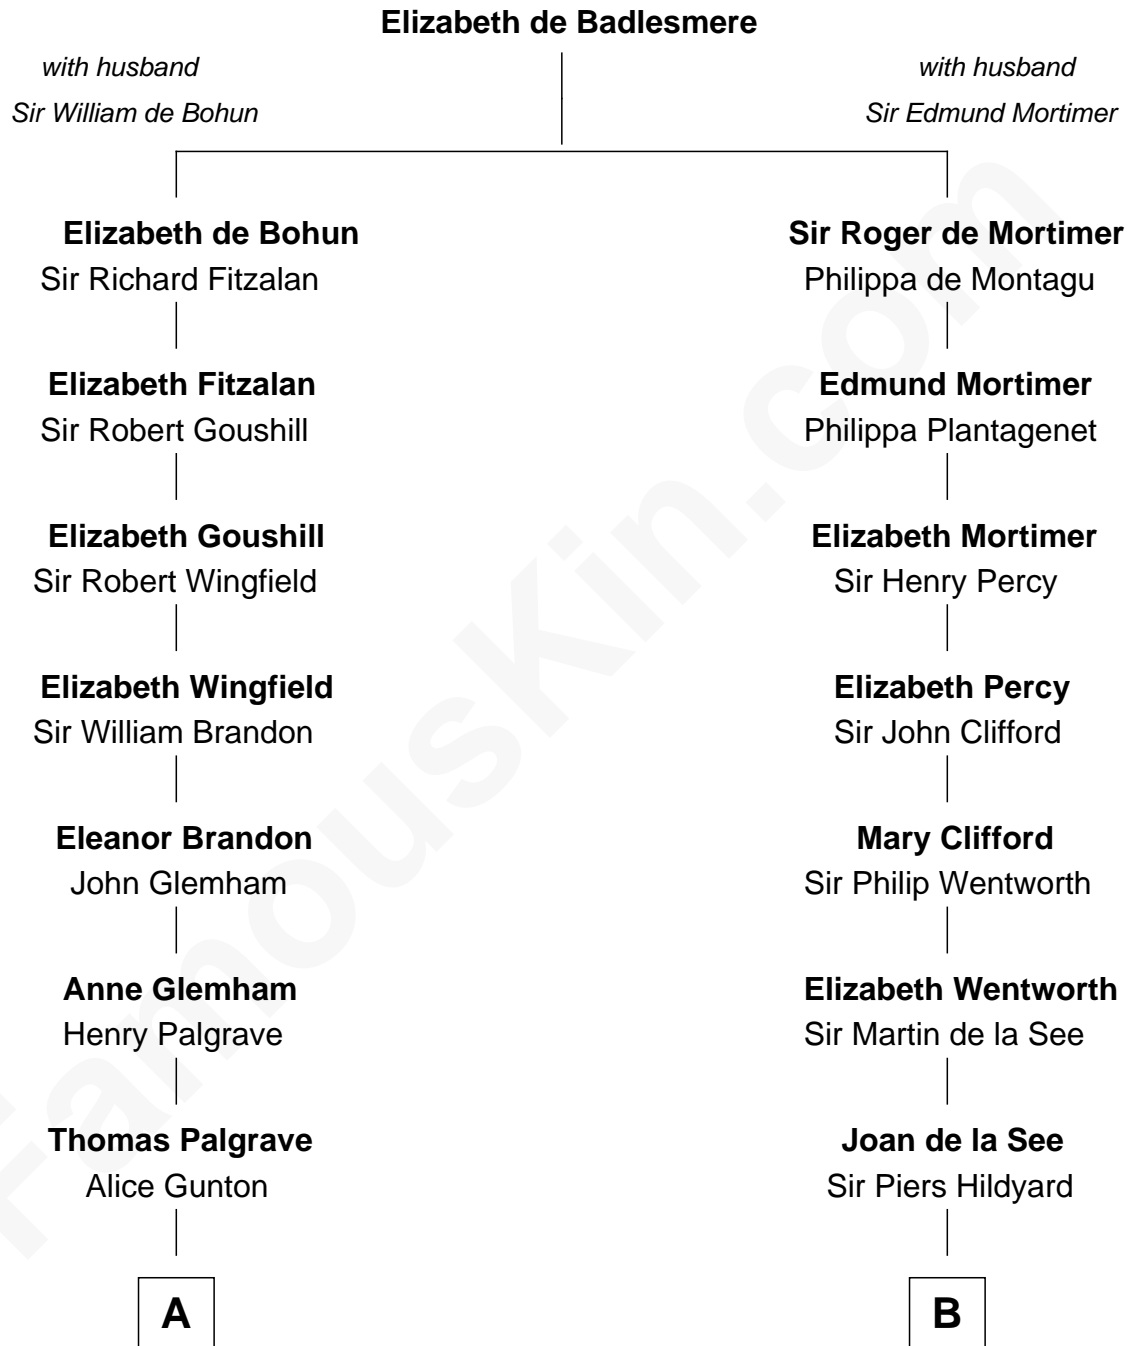

FamousKin.com

Relationship Chart of

Henry Clay Folger

Founder of Folger Shakespeare Library and Chairman of Standard Oil

17th cousin 3 times removed of

Alice (Lee) Roosevelt

First Wife of President Theodore Roosevelt

C

Mary Ann Cabot
Nathaniel Cabot Lee

John Clarke Lee
Harriet Paine Rose

George Cabot Lee
Caroline Watts Haskell

Alice (Lee) Roosevelt
Wife of President Theodore Roosevelt

FamousKin.com