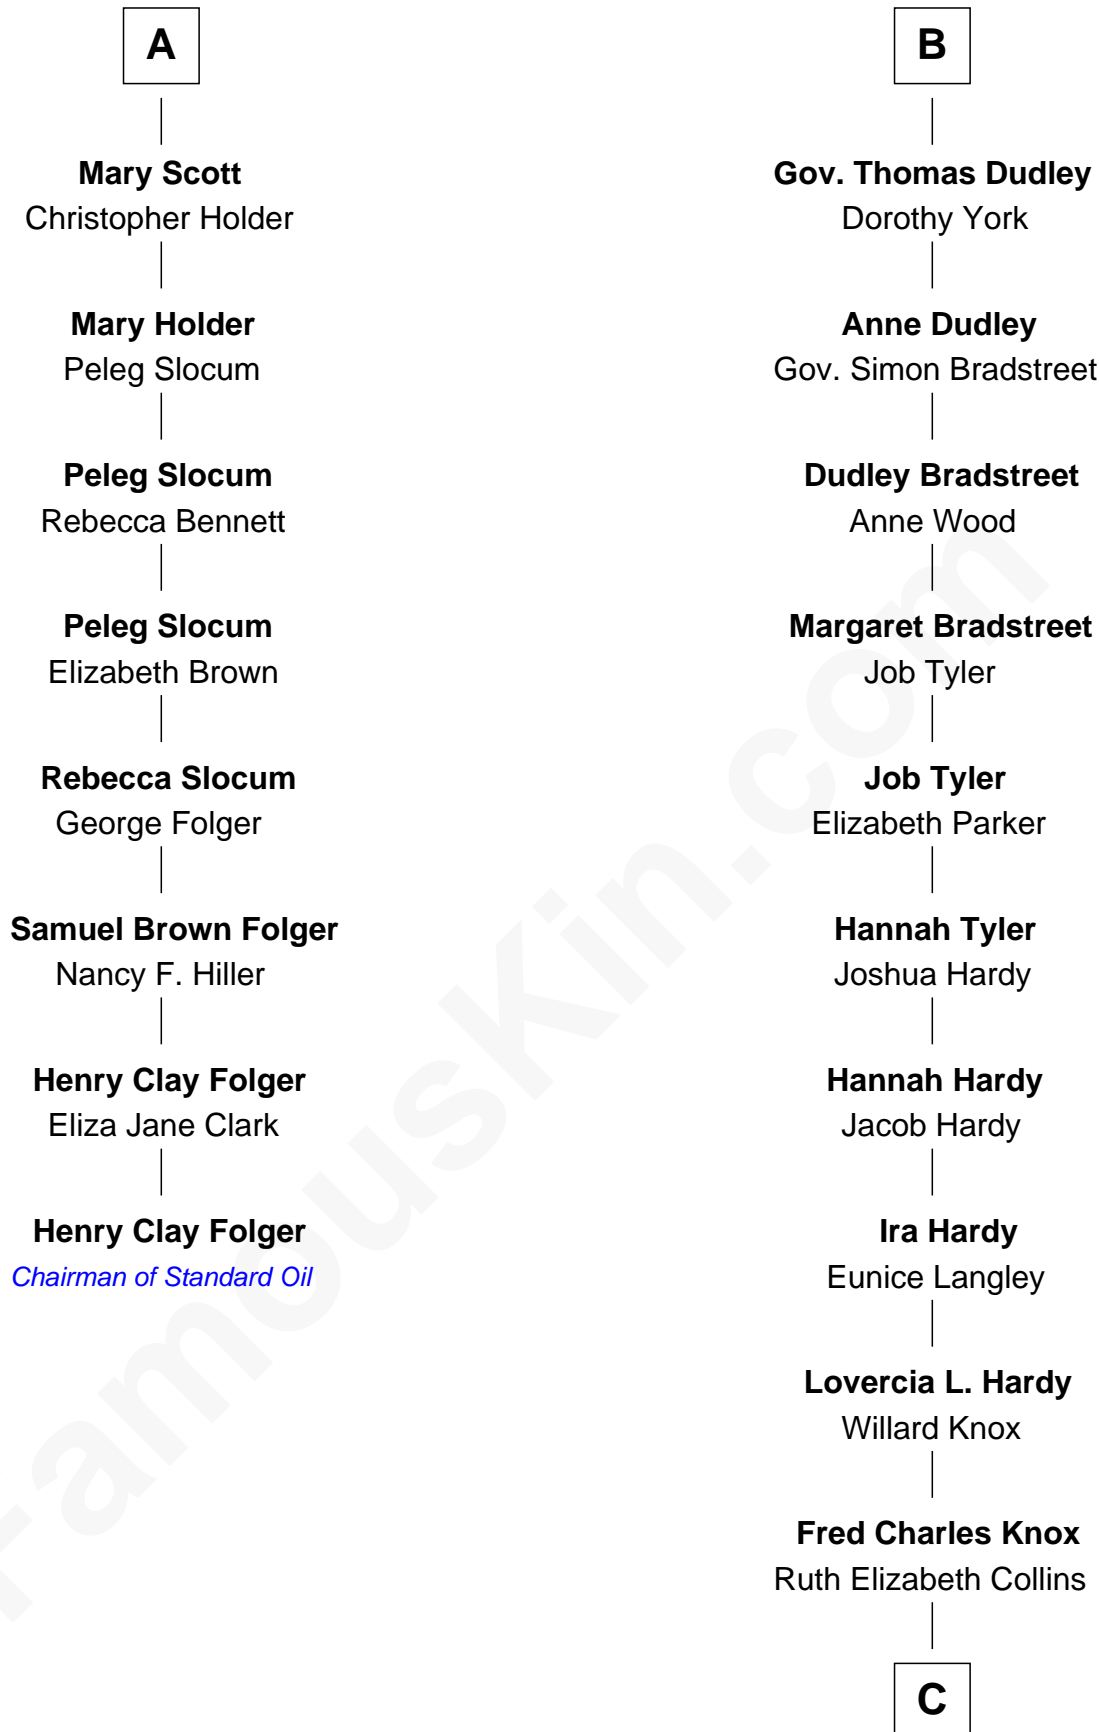

### Henry Clay Folger

*Founder of Folger Shakespeare Library and Chairman of Standard Oil*

14th cousin 5 times removed of

**James Taylor**  
*Singer-Songwriter*

**Sir Walter Blount**  
Sancha de Ayala

**Sir Thomas Blount**  
Margaret de Gresley

**Constance Blount**  
Sir John Sutton

**Sir Thomas Blount**  
Agnes Hawley

**Sir John Sutton**  
Elizabeth Berkeley

**Anne Blount**  
William Marbury

**Sir Edmund Sutton**  
Joyce Tiptoft

**Robert Marbury**  
Katherine Williamson

**Sir Edward Sutton**  
Cecily Willoughby

**William Marbury**  
Agnes Lenton

**Sir John Sutton**  
Cecily Grey

**Rev. Francis Marbury**  
Bridget Dryden

**Sir Henry Dudley**  
----- Ashton

*Probable*

**Catherine Marbury**  
Richard Scott

**Roger Dudley**  
Susanna Thorne

**A**

**B**

**C**

**Ella Angelique Knox**  
Henry Herman Woodard

**Gertrude Arline Woodard**  
Dr. Isaac Montrose Taylor

**James Taylor**  
*Singer-Songwriter*

FamousKin.com