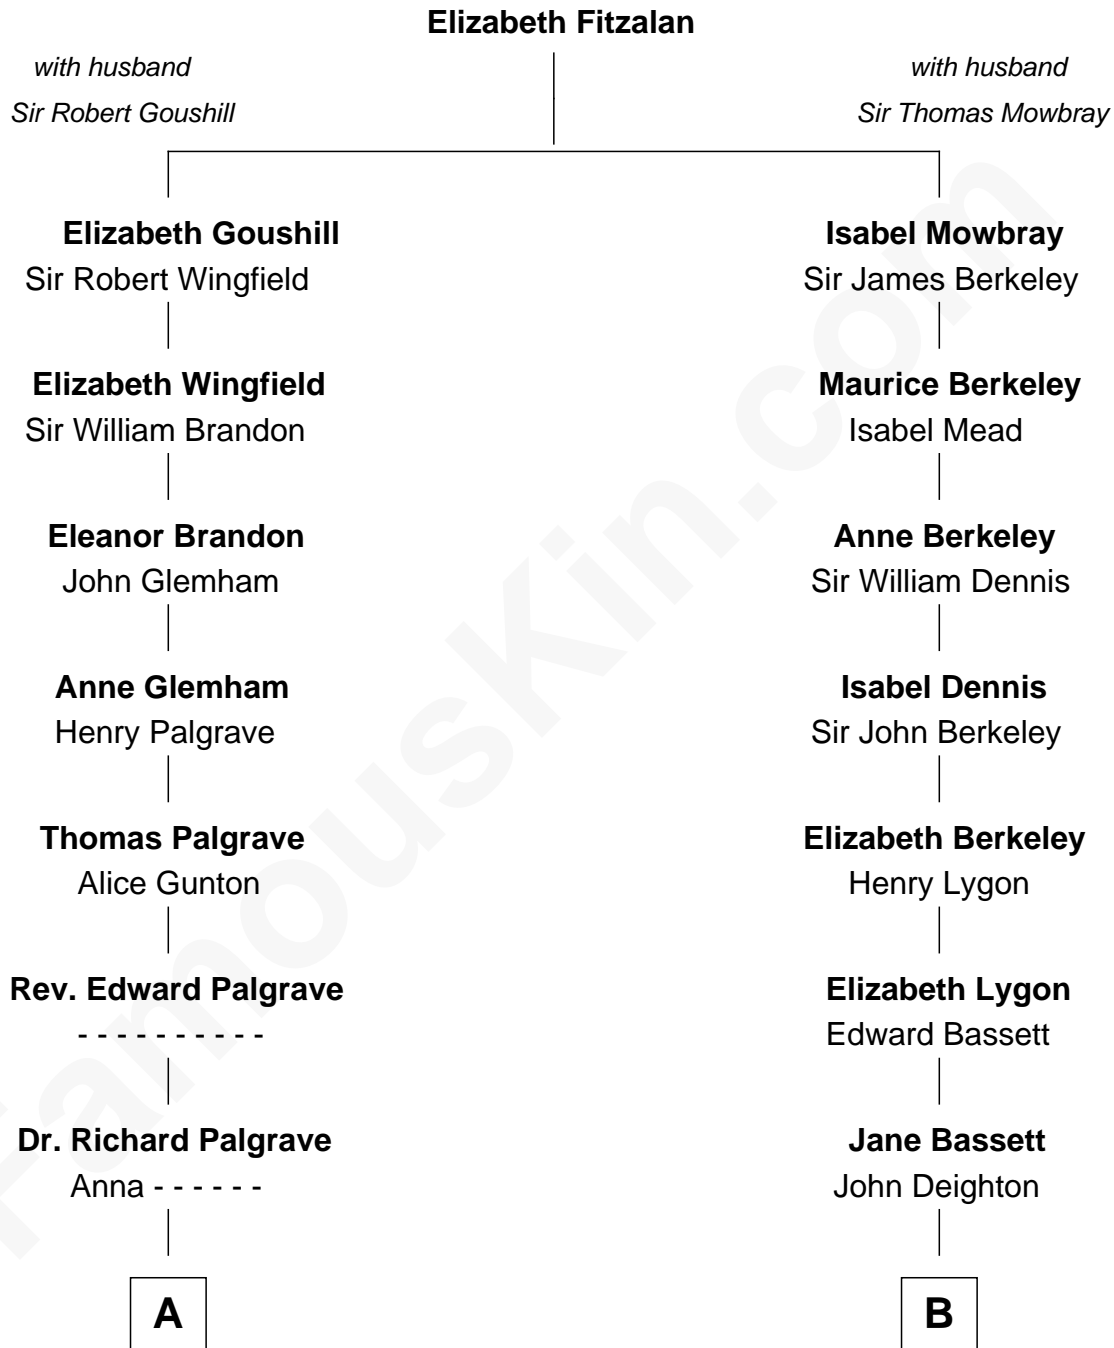

FamousKin.com

Relationship Chart of

Henry Clay Folger

Founder of Folger Shakespeare Library and Chairman of Standard Oil

15th cousin 3 times removed of

James Taylor
Singer-Songwriter

C

Dr. Isaac Montrose Taylor

Gertrude Arline Woodard

James Taylor

Singer-Songwriter

FamousKin.com