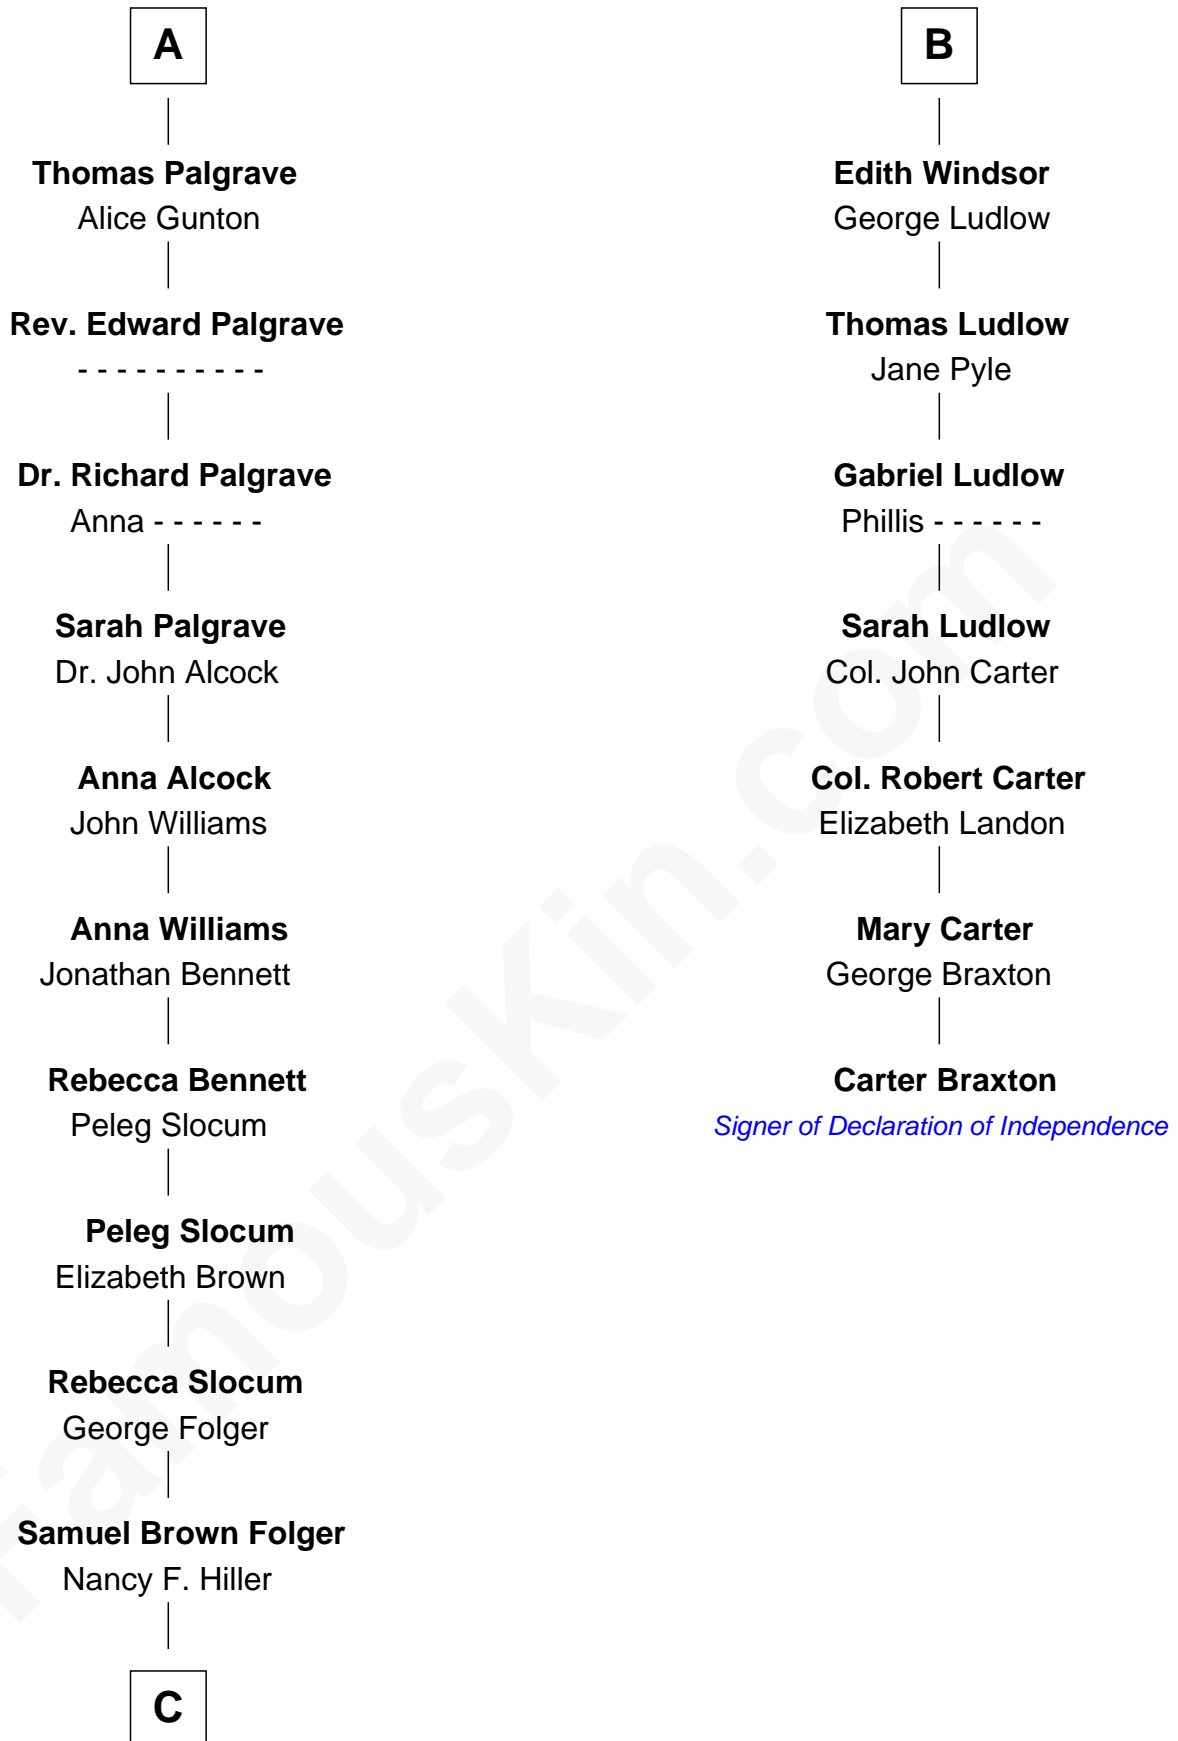

FamousKin.com

Relationship Chart of

Henry Clay Folger

Founder of Folger Shakespeare Library and Chairman of Standard Oil

13th cousin 5 times removed of

Carter Braxton

Signer of the Declaration of Independence

Humphrey de Bohun

Elizabeth Plantagenet

Sir William de Bohun
Elizabeth de Badlesmere

Elizabeth de Bohun
Sir Richard Fitzalan

Elizabeth Fitzalan
Sir Robert Goushill

Elizabeth Goushill
Sir Robert Wingfield

Elizabeth Wingfield
Sir William Brandon

Eleanor Brandon
John Glemham

Anne Glemham
Henry Palgrave

A

Margaret de Bohun
Sir Hugh de Courtnay

Elizabeth de Courtnay
Sir Andrew Luttrell

Sir Hugh Luttrell
Catherine de Beaumont

Elizabeth Luttrell
John Stratton

Elizabeth Stratton
John Andrews

Elizabeth Andrews
Sir Thomas de Windsor

Sir Andrews de Windsor
Elizabeth Blount

B

C

Henry Clay Folger

Eliza Jane Clark

Henry Clay Folger