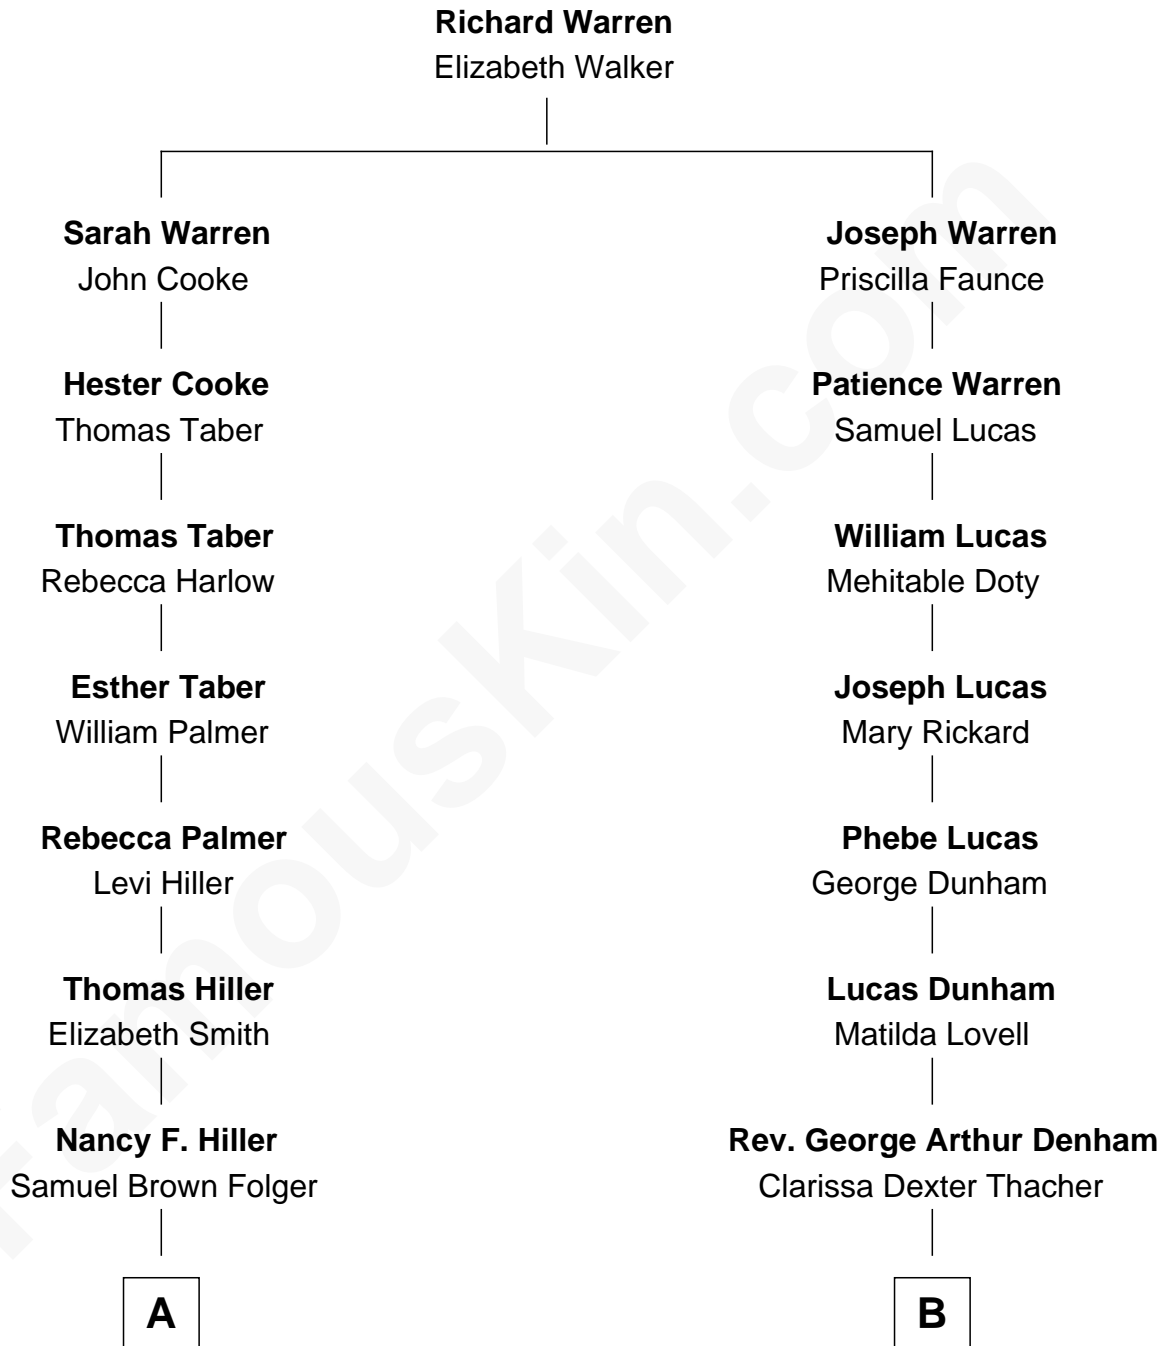

FamousKin.com

Relationship Chart of

Henry Clay Folger

Founder of Folger Shakespeare Library and Chairman of Standard Oil

8th cousin 1 time removed of

Samuel P. Goddard

12th Governor of Arizona

A

Henry Clay Folger
Eliza Jane Clark

Henry Clay Folger
Chairman of Standard Oil

B

Matthew Thacher Denham
Clara E. Fisher

Florence Hilton Denham
Samuel Pearson Goddard

Samuel P. Goddard
12th Governor of Arizona