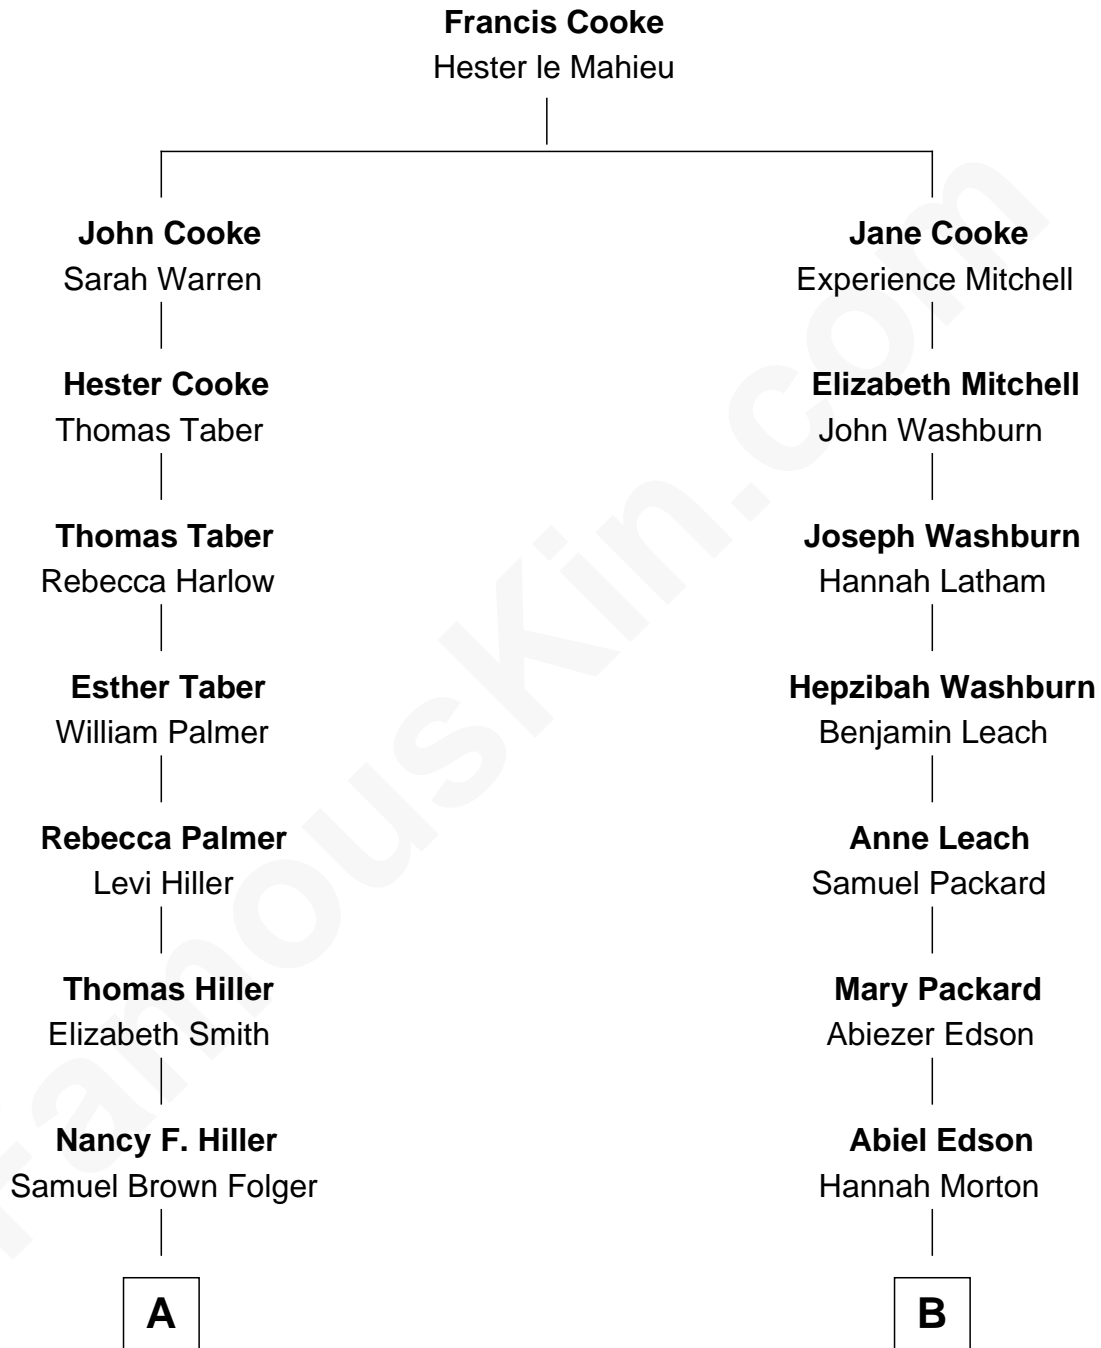

## Relationship Chart of

### Henry Clay Folger

*Founder of Folger Shakespeare Library and Chairman of Standard Oil*

8th cousin 5 times removed of

**Marie-Chantal Miller**  
*Crown Princess of Greece*

**A**

**Henry Clay Folger**  
Eliza Jane Clark