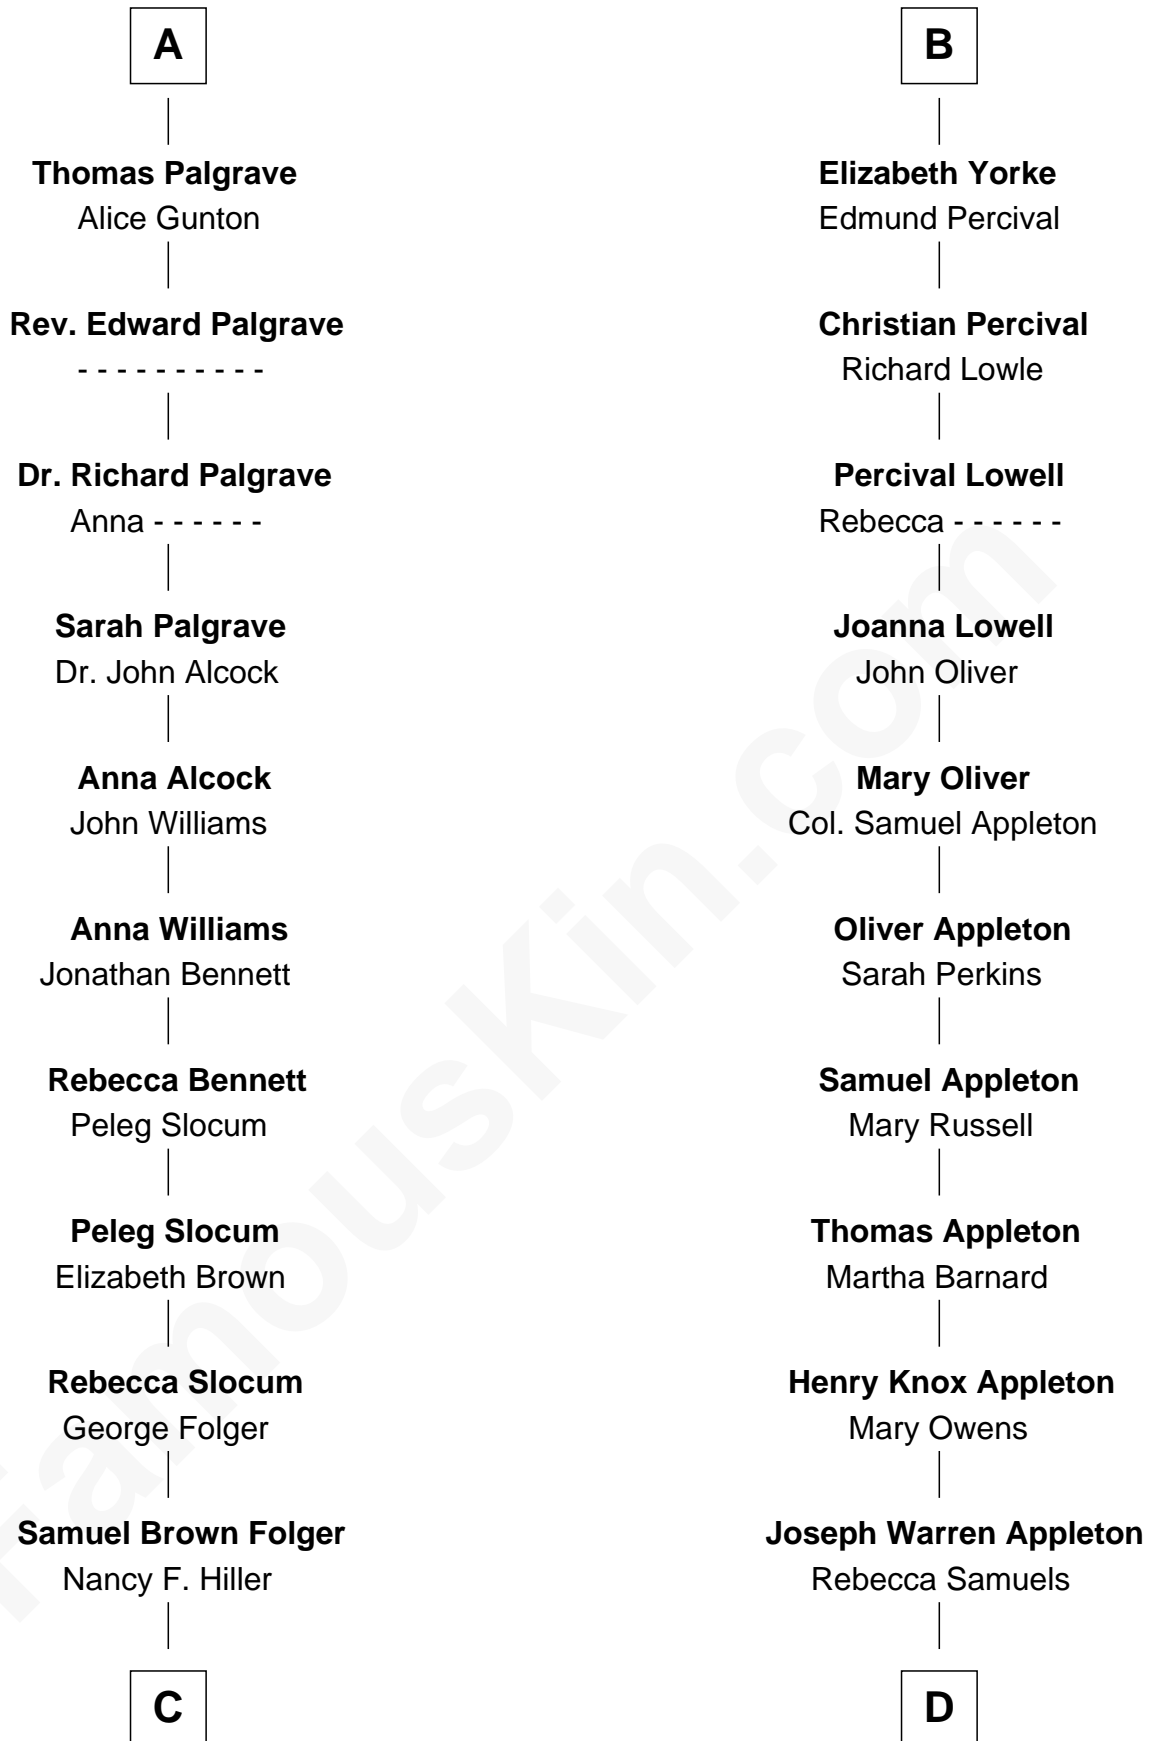

FamousKin.com

Relationship Chart of

Henry Clay Folger

Founder of Folger Shakespeare Library and Chairman of Standard Oil

18th cousin 3 times removed of

Marie-Chantal Miller
Crown Princess of Greece

Humphrey de Bohun
Elizabeth Plantagenet

Sir William de Bohun
Elizabeth de Badlesmere

Elizabeth de Bohun
Sir Richard Fitzalan

Elizabeth Fitzalan
Sir Robert Goushill

Elizabeth Goushill
Sir Robert Wingfield

Elizabeth Wingfield
Sir William Brandon

Eleanor Brandon
John Glemham

Anne Glemham
Henry Palgrave

A

Margaret de Bohun
Sir Hugh de Courtnay

Elizabeth de Courtnay
Sir Andrew Luttrell

Sir Hugh Luttrell
Catherine de Beaumont

Sir John Luttrell
Margaret Touchet

Sir James Luttrell
Elizabeth Courtnay

Sir Hugh Luttrell
Margaret Hill

Eleanor Luttrell
Roger Yorke

B

C

Henry Clay Folger
Eliza Jane Clark

Henry Clay Folger
Chairman of Standard Oil

D

George H. Appleton
Mary Helen Edson