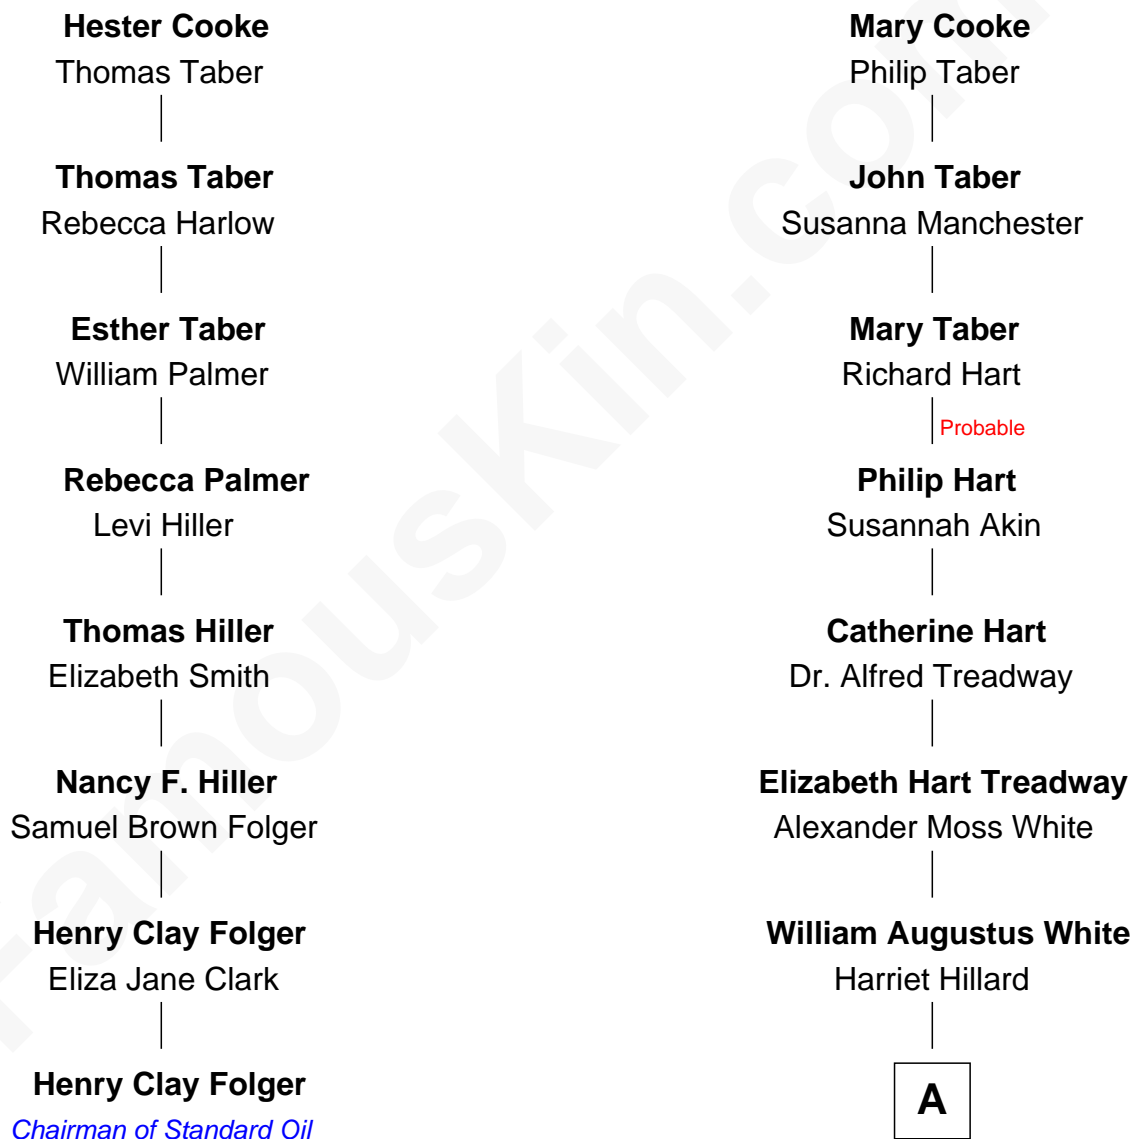

FamousKin.com

Relationship Chart of

Henry Clay Folger

Founder of Folger Shakespeare Library and Chairman of Standard Oil

7th cousin 2 times removed of

Bill Weld

68th Governor of Massachusetts

John Cooke
Sarah Warren

A

—
Margaret Low White

Francis Minot Weld

—
David Weld

Mary Blake Nichols

—
Bill Weld

68th Governor of Massachusetts

FamousKin.com