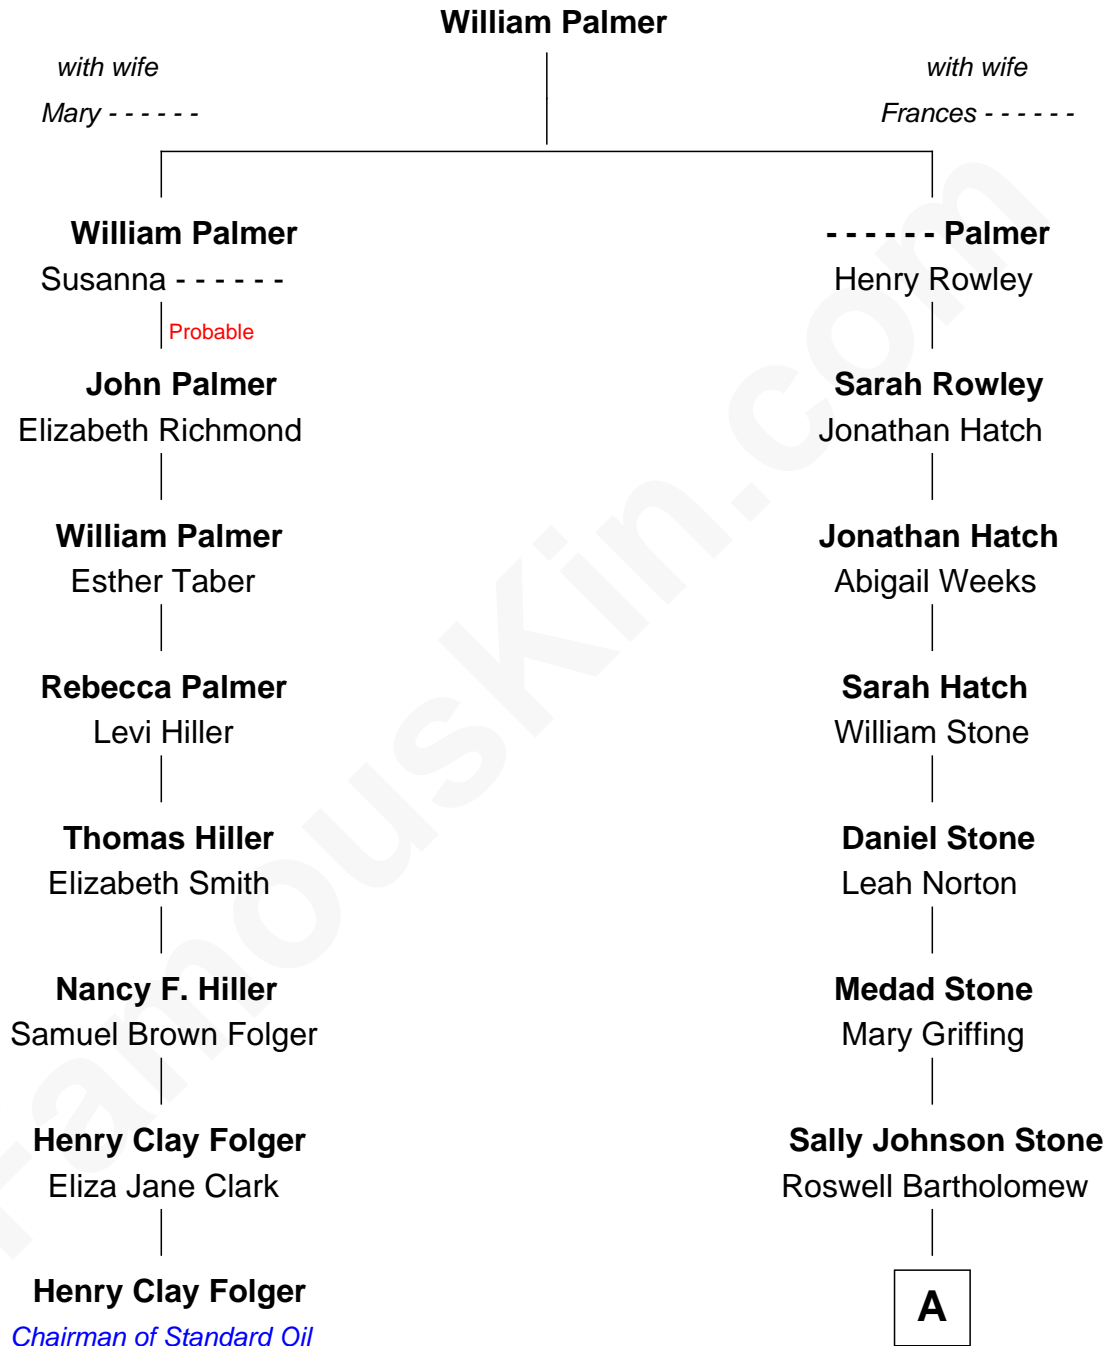

FamousKin.com

Relationship Chart of

Henry Clay Folger

Founder of Folger Shakespeare Library and Chairman of Standard Oil

7th cousin 4 times removed of

Bill Weld

68th Governor of Massachusetts

A

George Medad Bartholomew

Fanny Griswold Fowler

Fanny Elizabeth Bartholomew

Dr. Francis Minot Weld

Francis Minot Weld

Margaret Low White

David Weld

Mary Blake Nichols