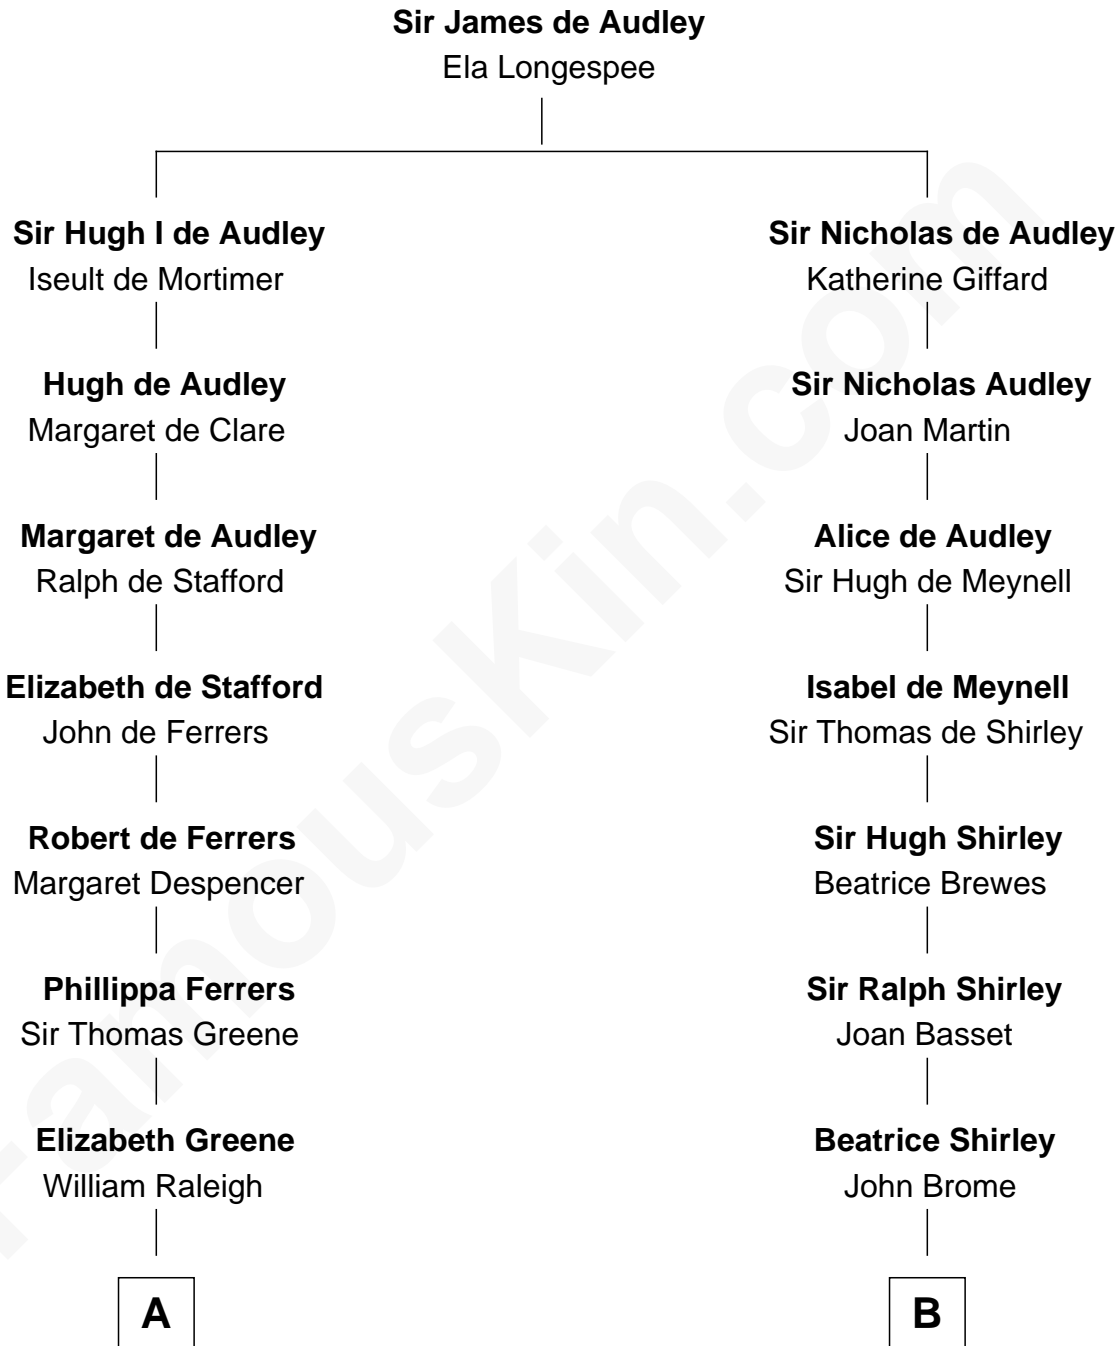

FamousKin.com

Relationship Chart of

Henry Clay Folger

Founder of Folger Shakespeare Library and Chairman of Standard Oil

20th cousin 1 time removed of

Bill Weld

68th Governor of Massachusetts

C

Rebecca Slocum

George Folger

Samuel Brown Folger

Nancy F. Hiller

Henry Clay Folger

Eliza Jane Clark

Henry Clay Folger

Chairman of Standard Oil

D

Thomas Swan Weld

Sarah Sumner

Dr. Francis Minot Weld

Fanny Elizabeth Bartholomew

Francis Minot Weld

Margaret Low White

David Weld