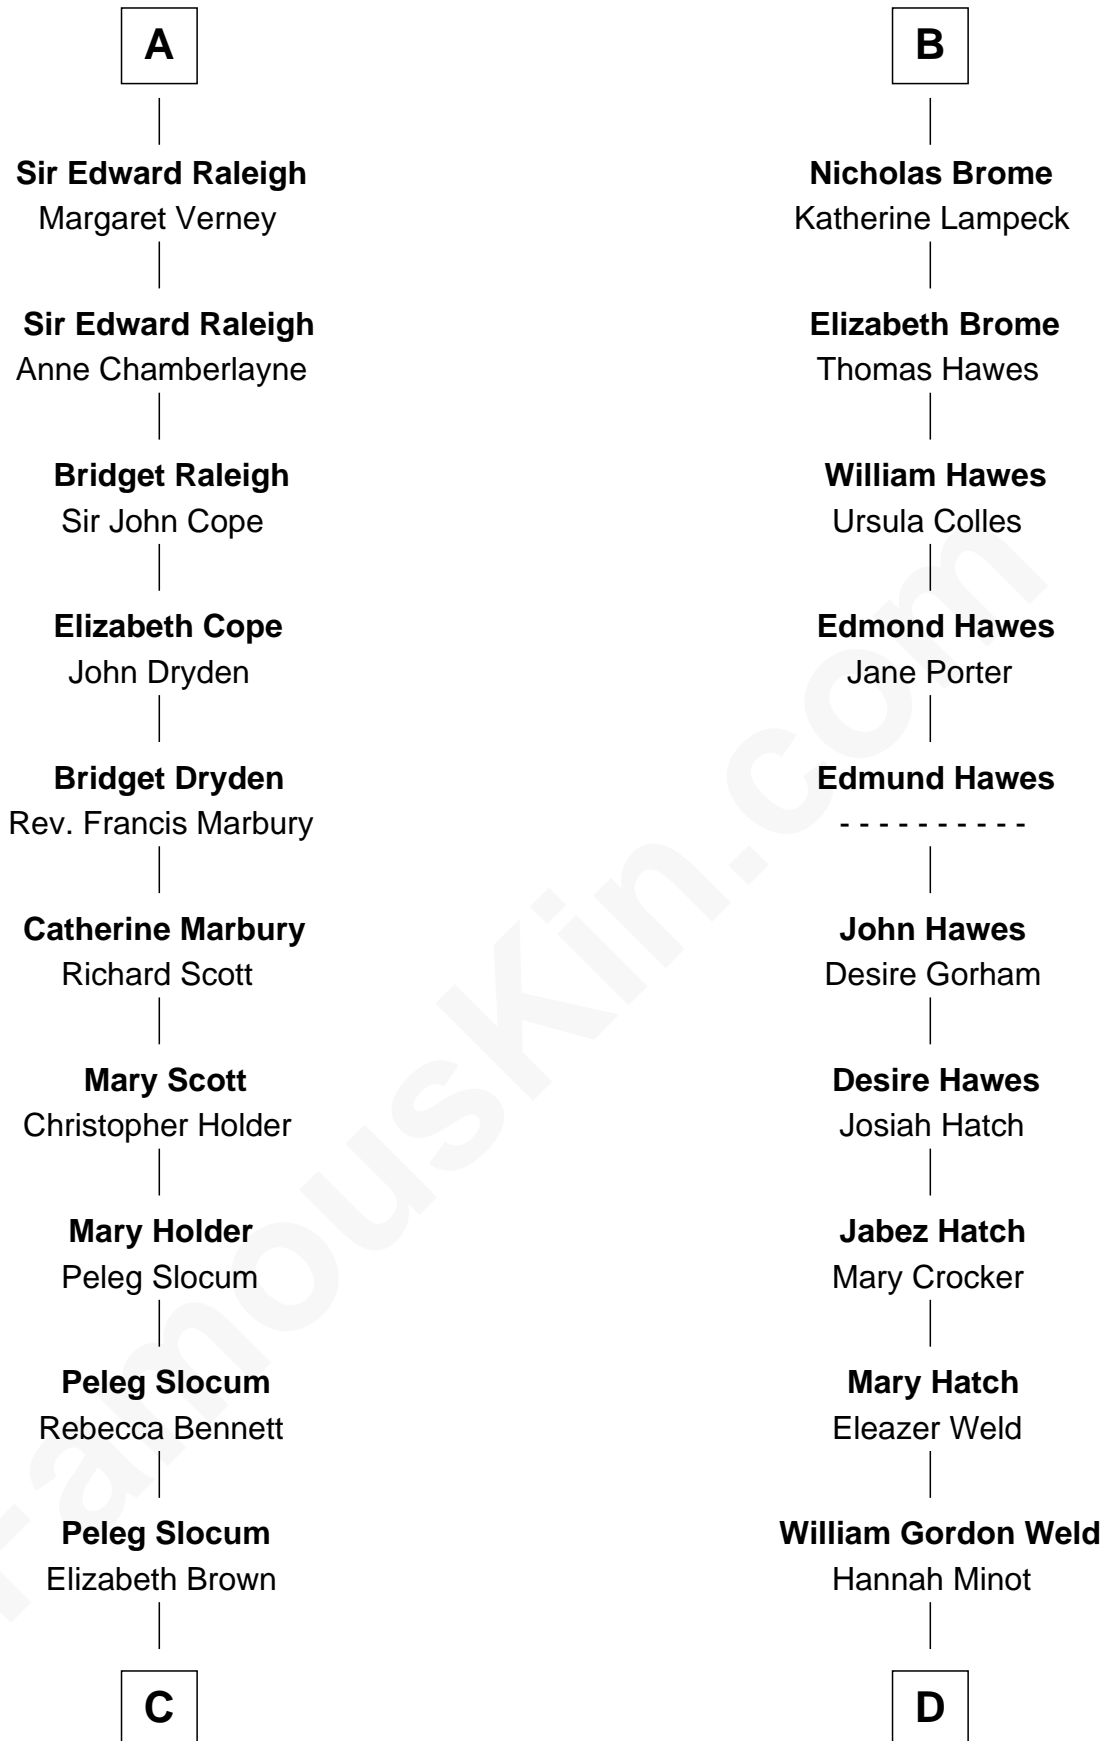

FamousKin.com

Relationship Chart of

Henry Clay Folger

Founder of Folger Shakespeare Library and Chairman of Standard Oil

20th cousin 1 time removed of

Bill Weld

68th Governor of Massachusetts

C

Rebecca Slocum

George Folger

Samuel Brown Folger

Nancy F. Hiller

Henry Clay Folger

Eliza Jane Clark

Henry Clay Folger

Chairman of Standard Oil

D

Thomas Swan Weld

Sarah Sumner

Dr. Francis Minot Weld

Fanny Elizabeth Bartholomew

Francis Minot Weld

Margaret Low White

David Weld