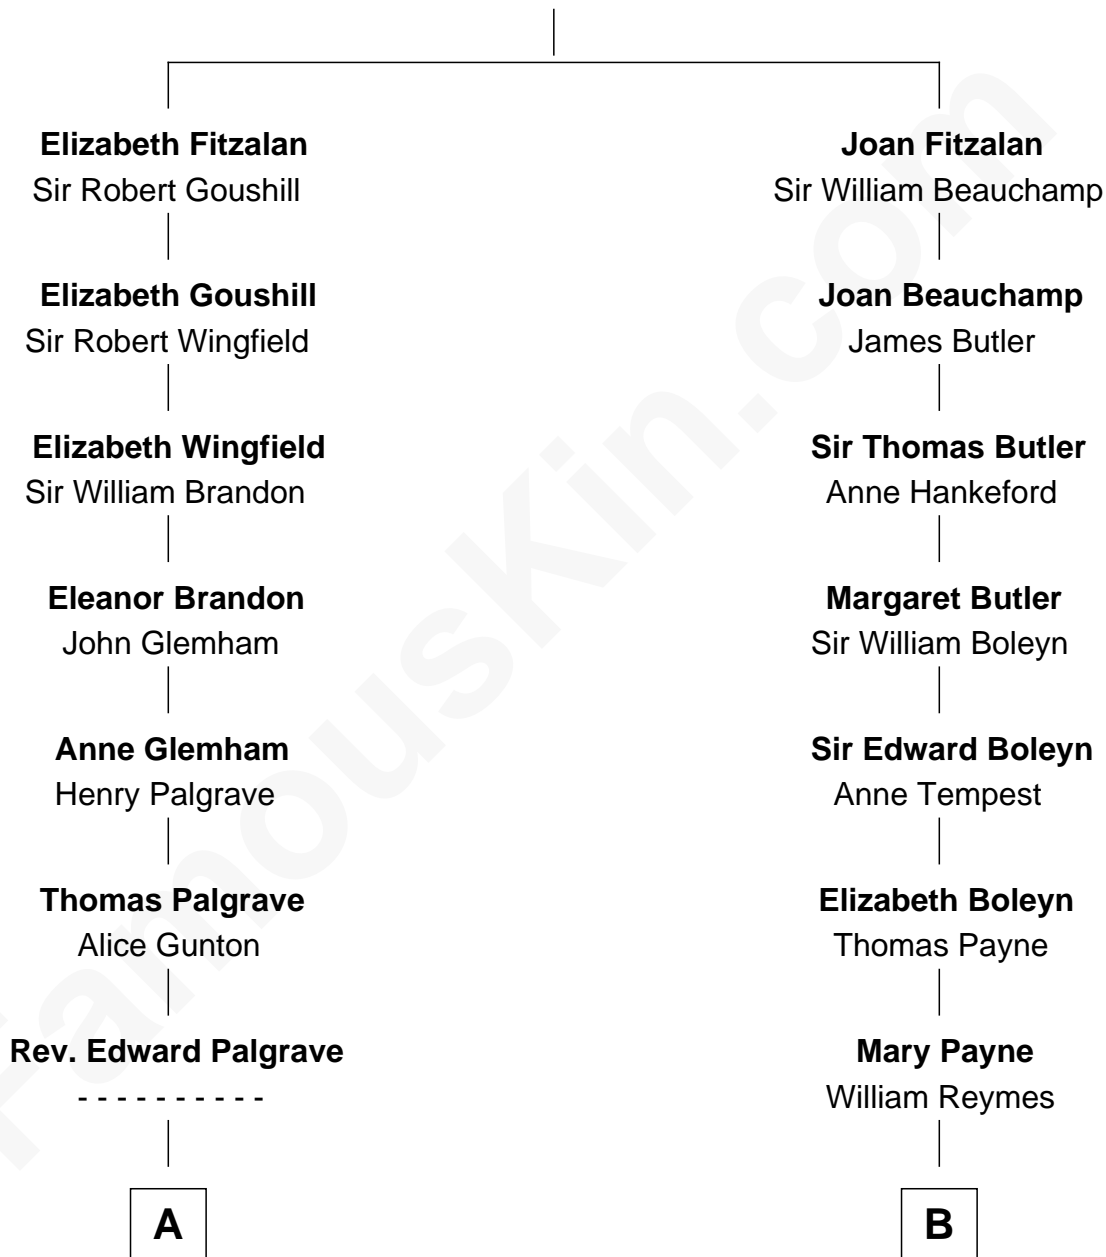

FamousKin.com

Relationship Chart of

Henry Clay Folger

Founder of Folger Shakespeare Library and Chairman of Standard Oil

16th cousin 3 times removed of

Bill Weld

68th Governor of Massachusetts

Sir Richard Fitzalan

Elizabeth de Bohun

C

Cornelia DuBois Floyd
John Treadwell Nichols

Mary Blake Nichols
David Weld

Bill Weld

68th Governor of Massachusetts

FamousKin.com