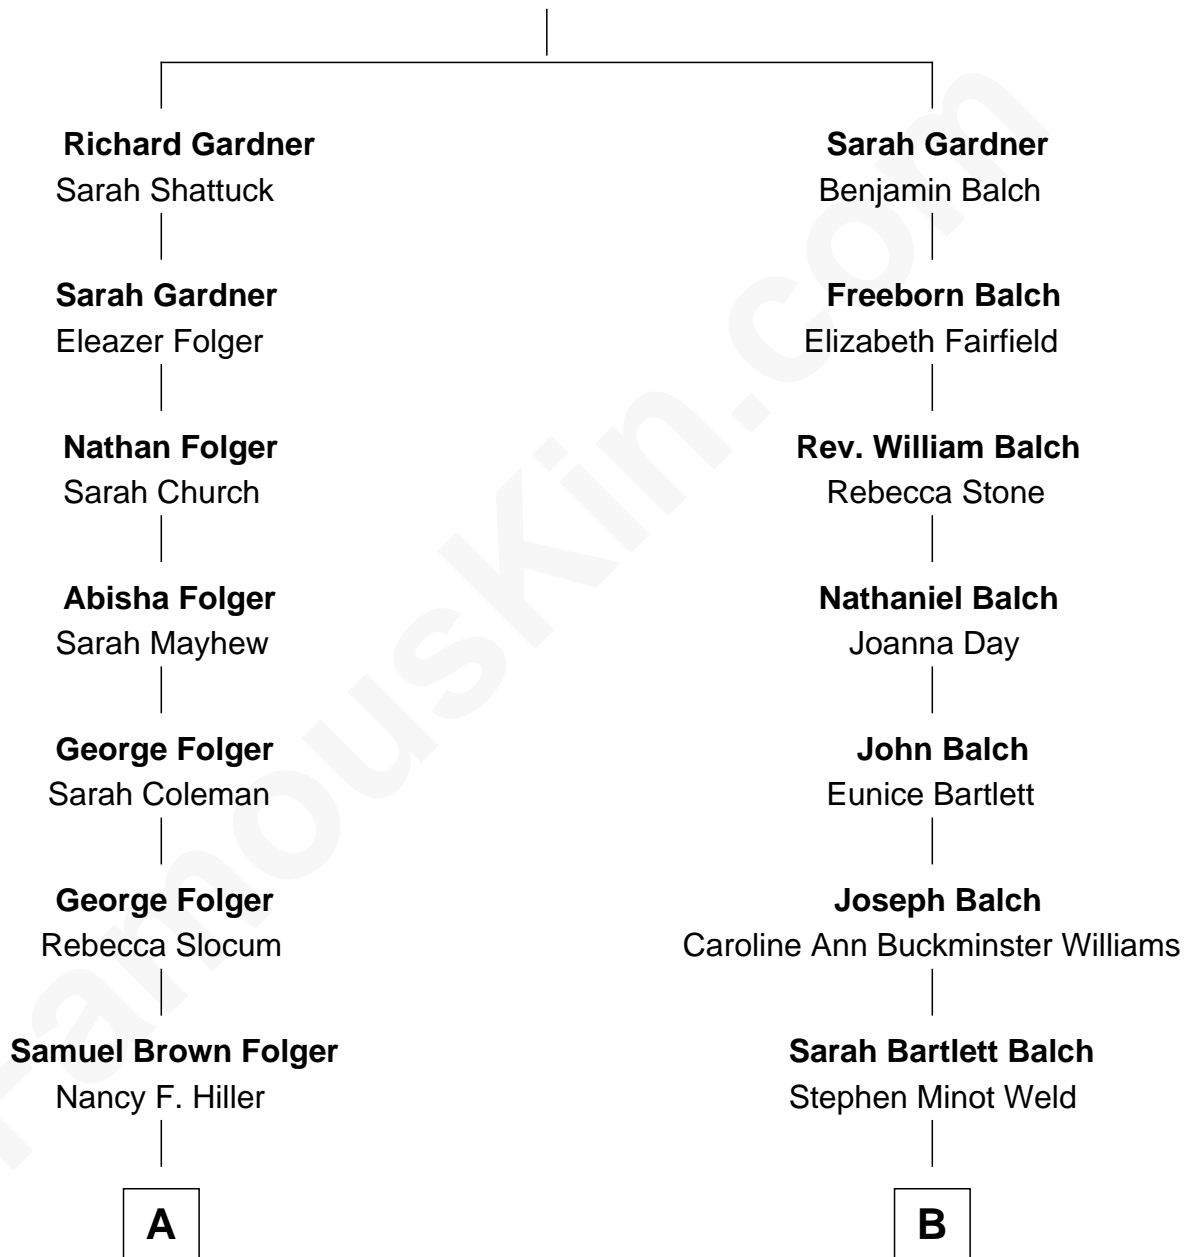

FamousKin.com

Relationship Chart of

Henry Clay Folger

Founder of Folger Shakespeare Library and Chairman of Standard Oil

8th cousin 2 times removed of

Tuesday Weld

TV and Movie Actress

Thomas Gardner

A

Henry Clay Folger
Eliza Jane Clark

Henry Clay Folger
Chairman of Standard Oil

B

Stephen Minot Weld
Eloise Rodman

Edward Motley Weld
Sarah Lothrop King

Lothrop Motley Weld
Yosene Balfour Ker

Tuesday Weld
TV and Movie Actress

FamousKin.com