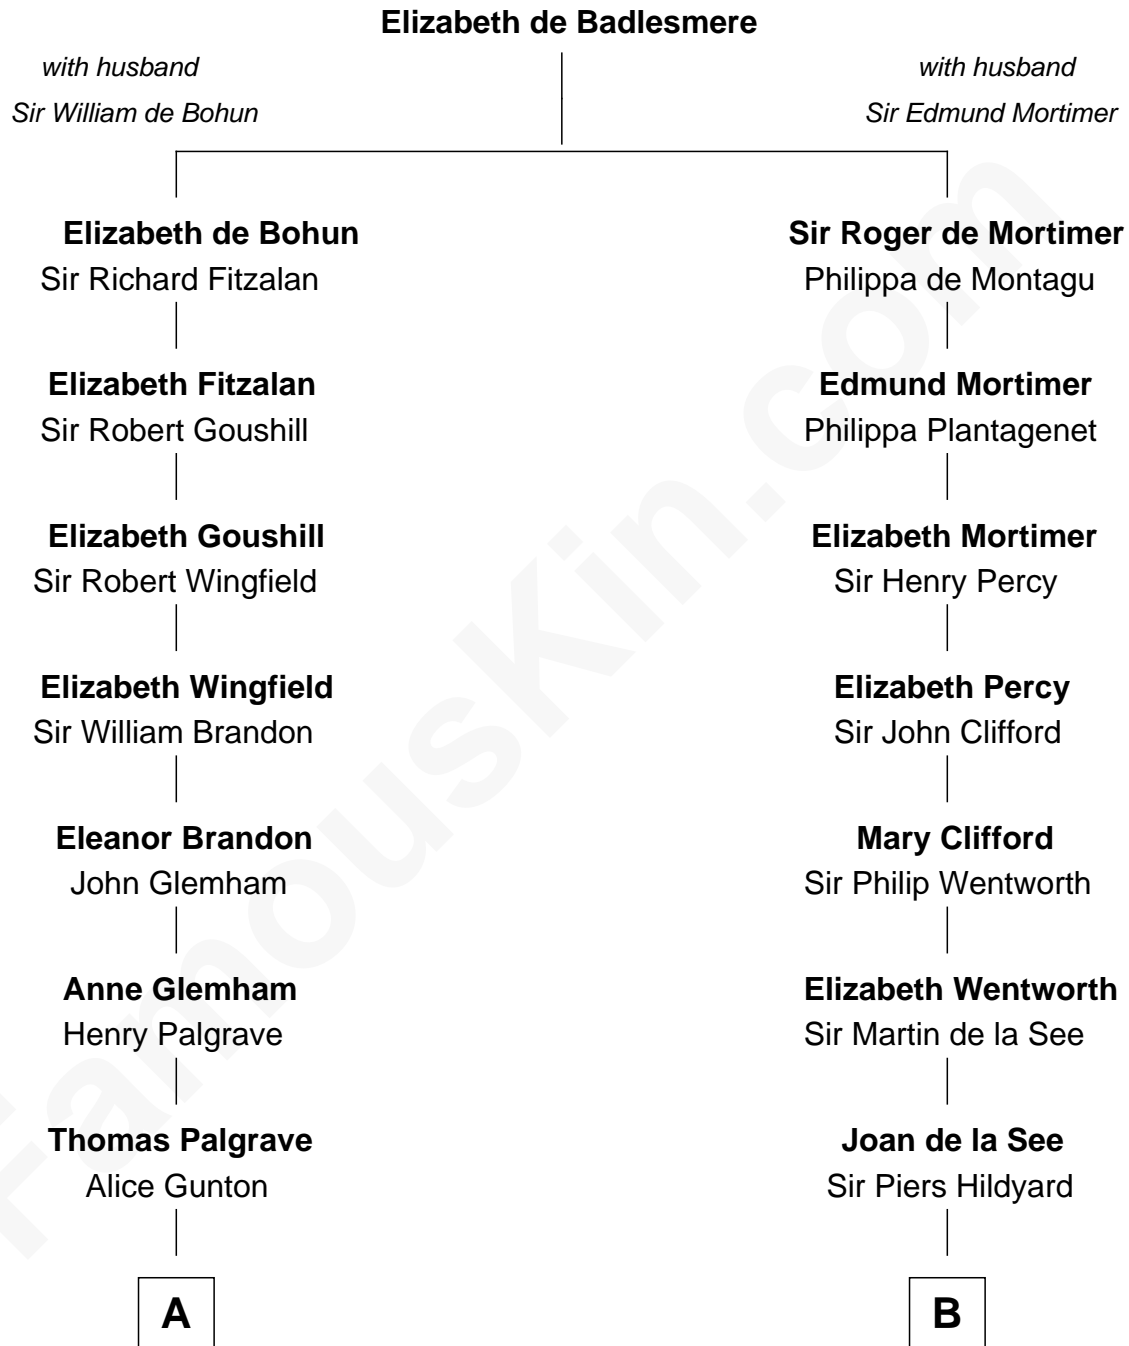

## Relationship Chart of

### Henry Clay Folger

*Founder of Folger Shakespeare Library and Chairman of Standard Oil*

17th cousin 4 times removed of

**Tuesday Weld**

*TV and Movie Actress*

**C**

—  
**Sarah Bartlett Balch**

Stephen Minot Weld

—  
**Stephen Minot Weld**

Eloise Rodman

—  
**Edward Motley Weld**

Sarah Lothrop King

—  
**Lothrop Motley Weld**

Yosene Balfour Ker

—  
**Tuesday Weld**

*TV and Movie Actress*