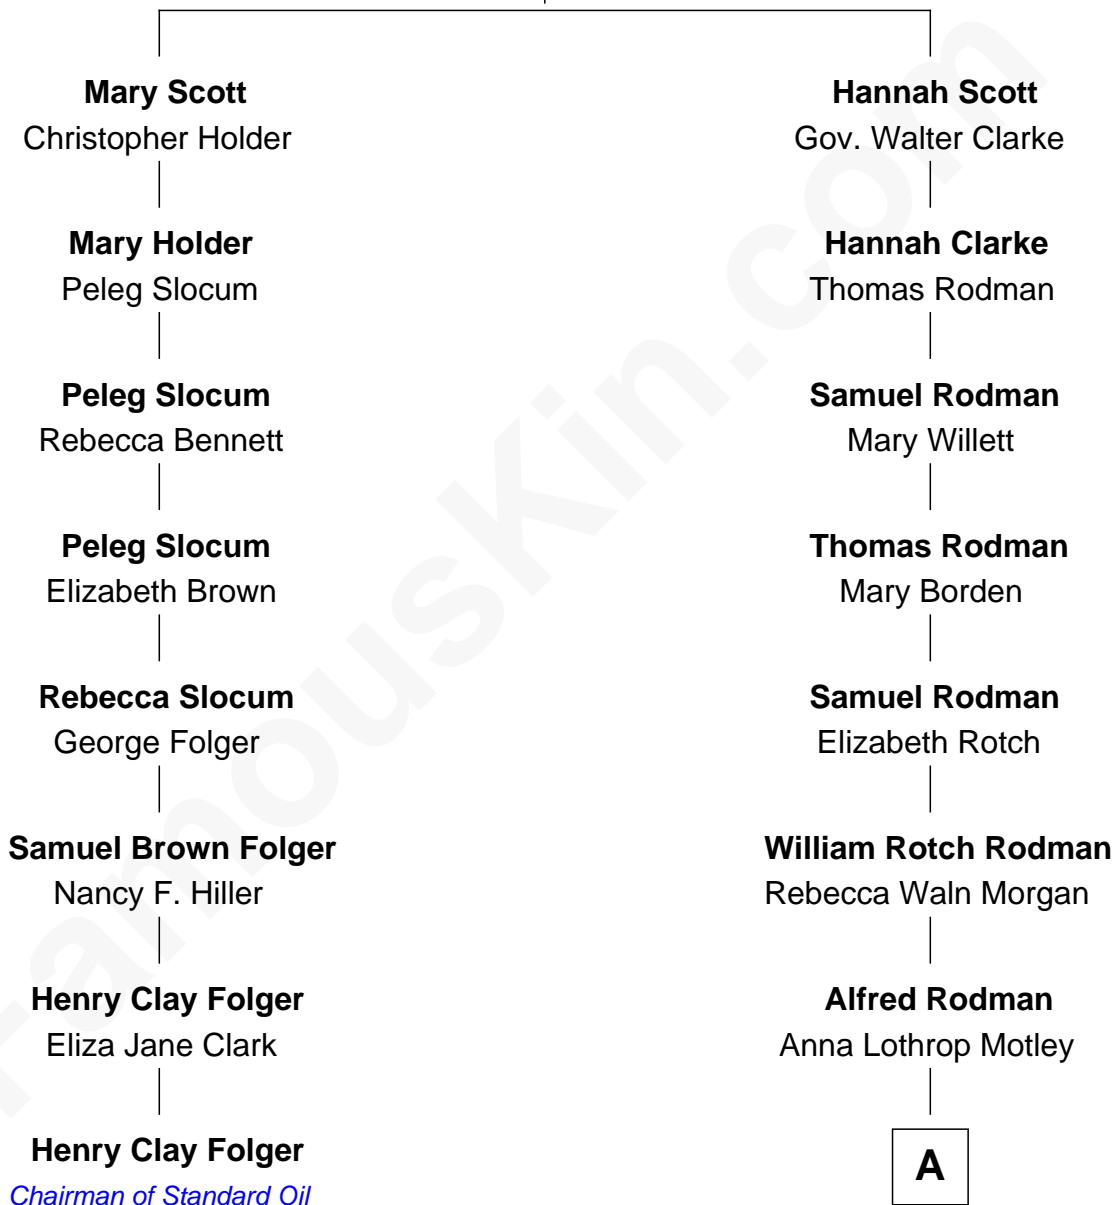

FamousKin.com

Relationship Chart of

Henry Clay Folger

Founder of Folger Shakespeare Library and Chairman of Standard Oil

7th cousin 3 times removed of

Tuesday Weld

TV and Movie Actress

Richard Scott
Catherine Marbury

A

Eloise Rodman
Stephen Minot Weld

Edward Motley Weld
Sarah Lothrop King

Lothrop Motley Weld
Yosene Balfour Ker

Tuesday Weld
TV and Movie Actress

FamousKin.com