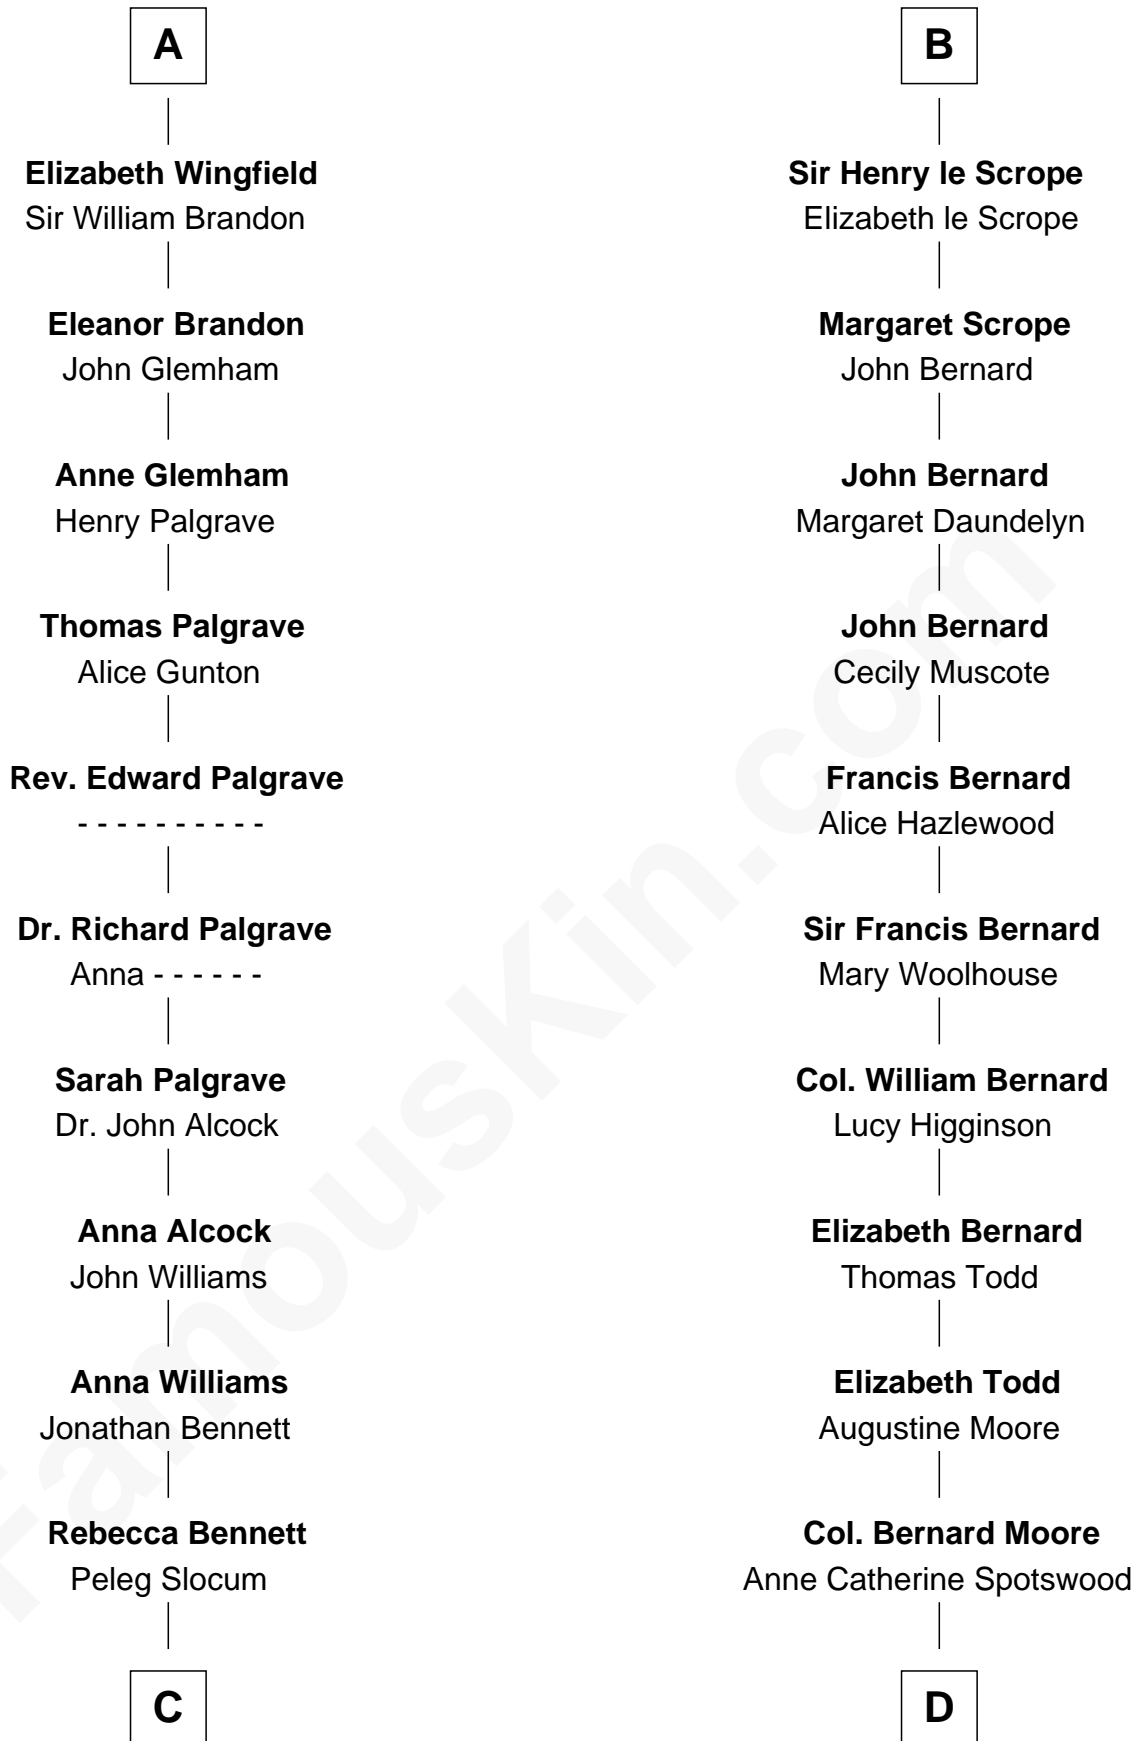

FamousKin.com

Relationship Chart of

Henry Clay Folger

Founder of Folger Shakespeare Library and Chairman of Standard Oil

20th cousin 1 time removed of

Helen Keller

Author and Activist

Sir Humphrey de Bohun

Alice de Bohun

Roger V de Toeni

Ralph VII de Toeni

Mary - - - - -

Alice de Toeni

Guy de Beauchamp

Sir Thomas de Beauchamp

Katherine de Mortimer

Philippa de Beauchamp

Sir Hugh de Stafford

Margaret de Stafford

Sir Ralph Neville

Margaret de Neville

Sir Richard Scrope

B

C

Peleg Slocum
Elizabeth Brown

Rebecca Slocum
George Folger

Samuel Brown Folger
Nancy F. Hiller

Henry Clay Folger
Eliza Jane Clark

Henry Clay Folger
Chairman of Standard Oil

D

Col. Alexander Spotswood Moore
Elizabeth Aylett