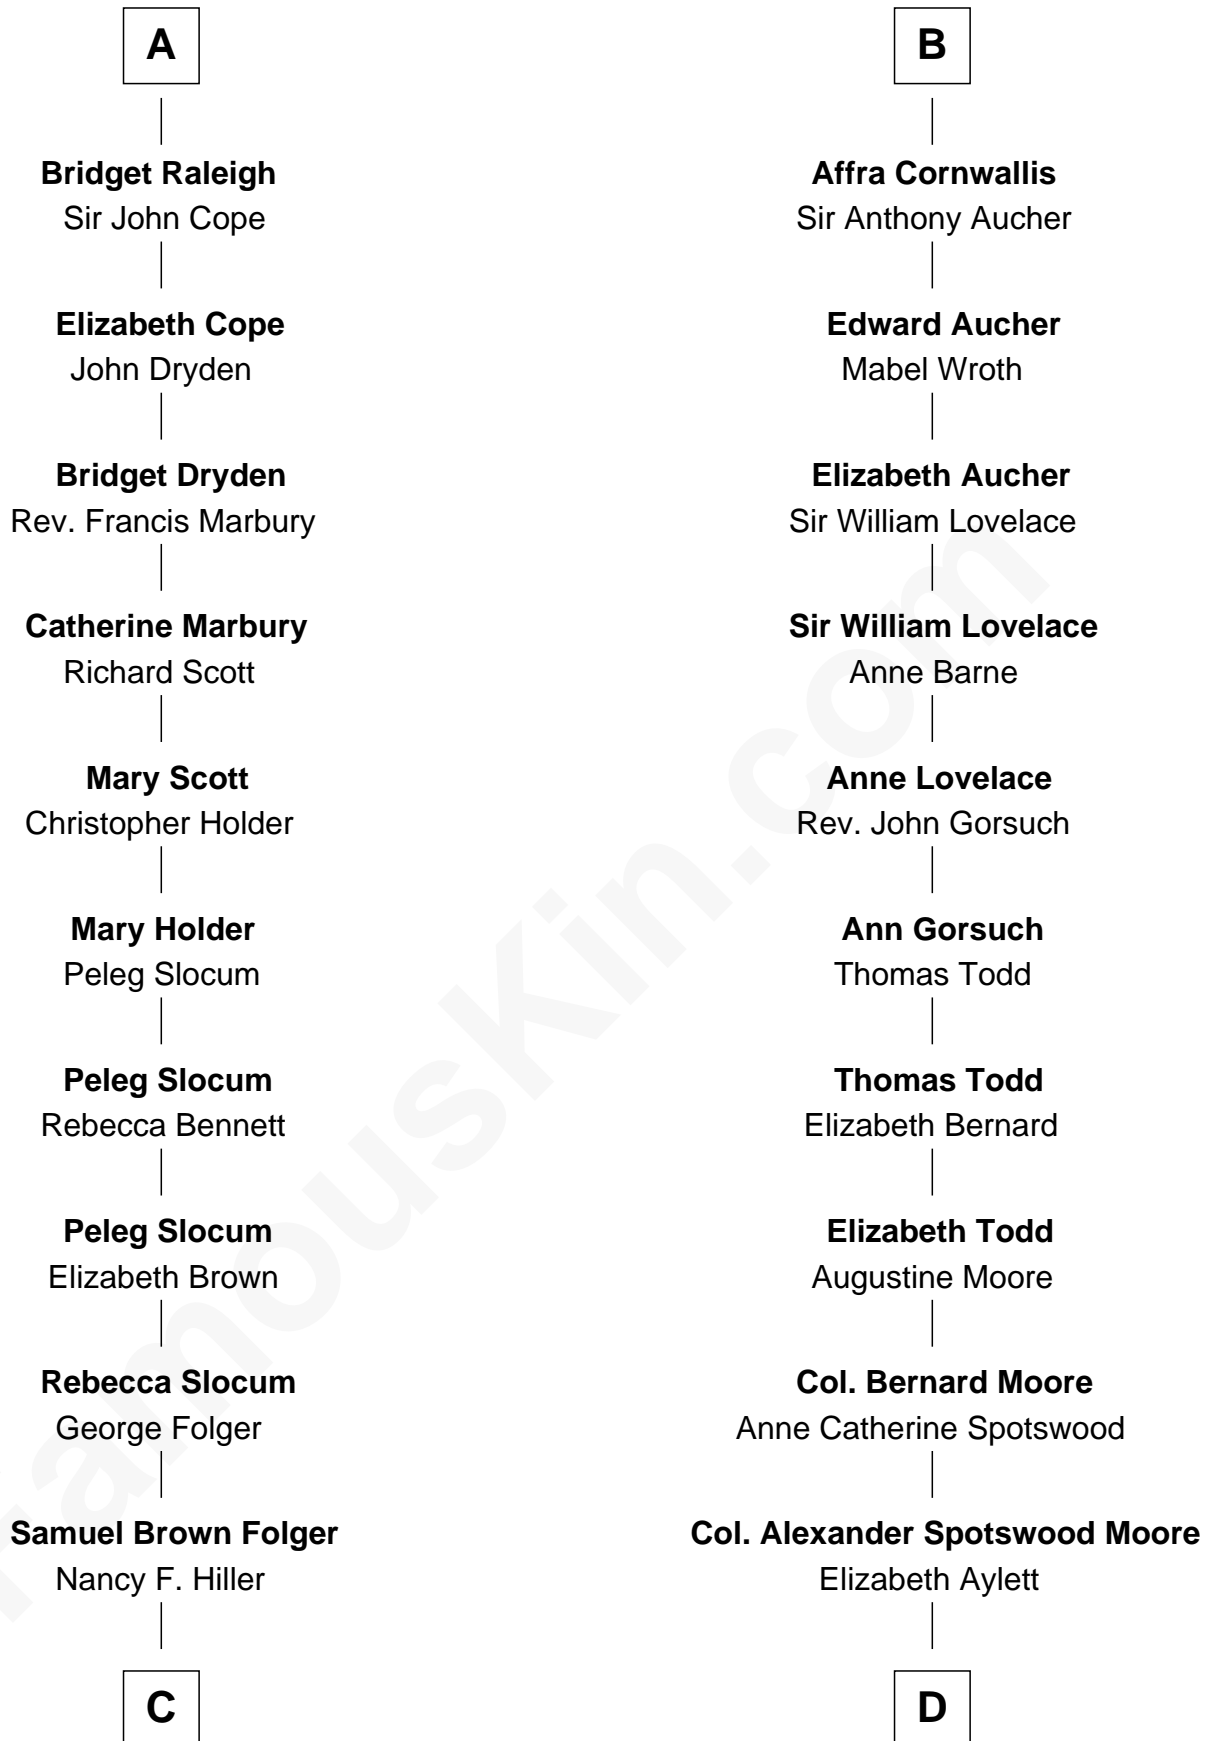

FamousKin.com

Relationship Chart of

Henry Clay Folger

Founder of Folger Shakespeare Library and Chairman of Standard Oil

18th cousin 1 time removed of

Helen Keller

Author and Activist

Hugh le Despencer

Isabel le Despencer

Richard Fitzalan

Sir Edmund Fitzalan

Sibyl de Montagu

Philippe Fitzalan

Sir Richard Sergeaux

Philippa Sergeaux

Sir Robert Pashley

Anne Pashley

Edward Tyrrell

Philippa Tyrrell

Thomas Cornwallis

Sir William Cornwallis

Elizabeth Stanford

B

C

Henry Clay Folger

Eliza Jane Clark

Henry Clay Folger

Chairman of Standard Oil

D

Mary Fairfax Moore

David Keller

Arthur Henley Keller