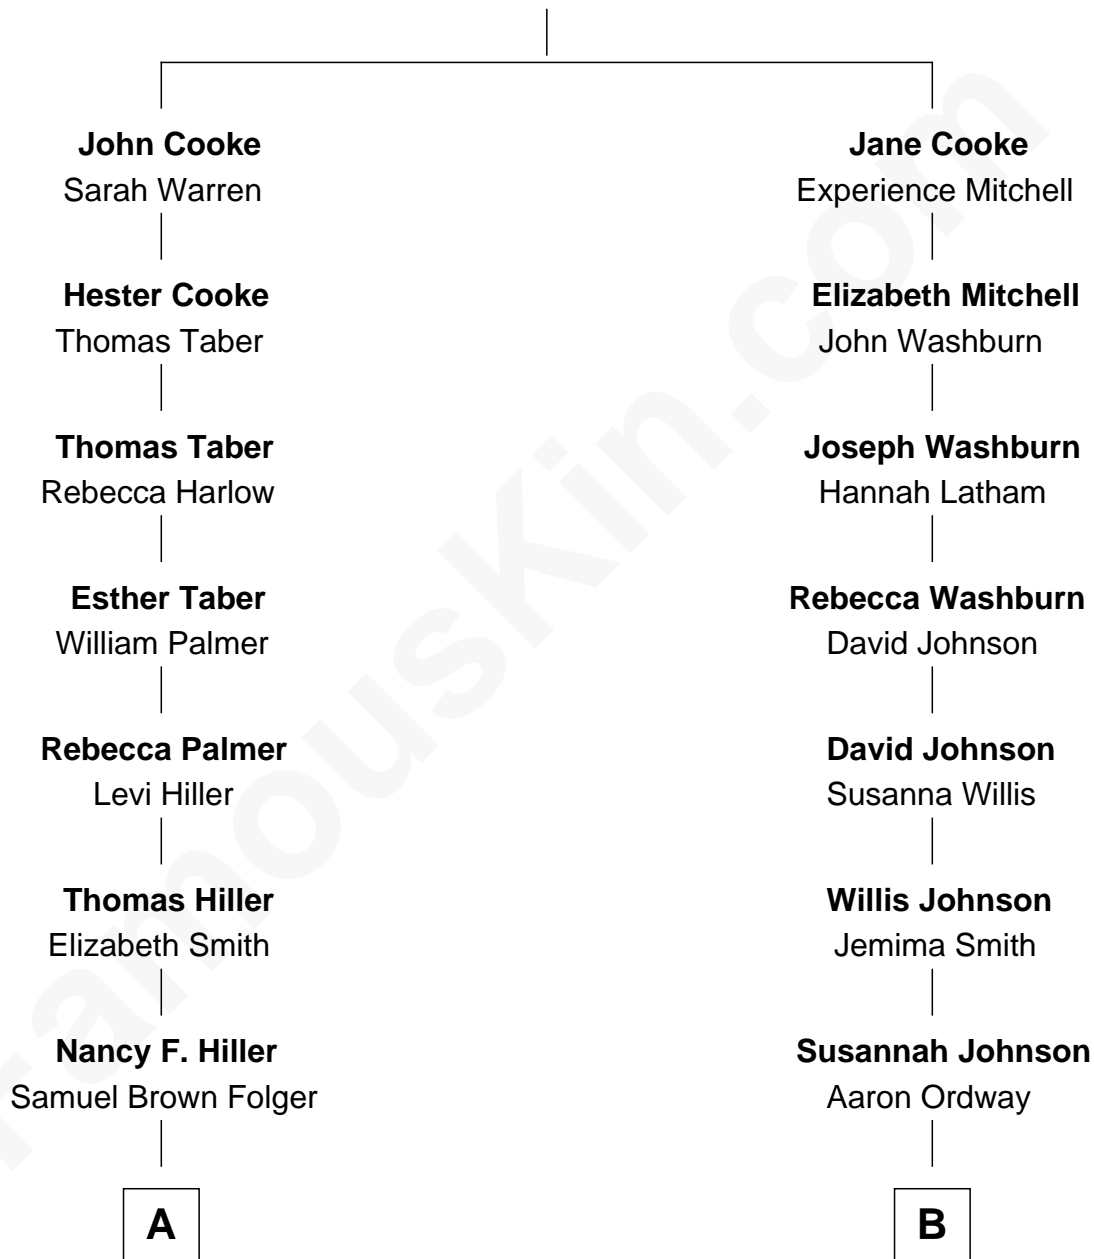

## Relationship Chart of

### Henry Clay Folger

Founder of Folger Shakespeare Library and Chairman of Standard Oil

8th cousin 2 times removed of

**Burl Ives**

Singer and Actor

**Francis Cooke**  
Hester le Mahieu

**A**

**Henry Clay Folger**  
Eliza Jane Clark

**Henry Clay Folger**  
*Chairman of Standard Oil*

**B**

**Abraham Ordway**  
Sally Wright

**Charlotte Josephine Ordway**  
William Riley Ives

**Levi Franklin Ives**  
Cordellia White

**Burl Ives**  
*Singer and Actor*