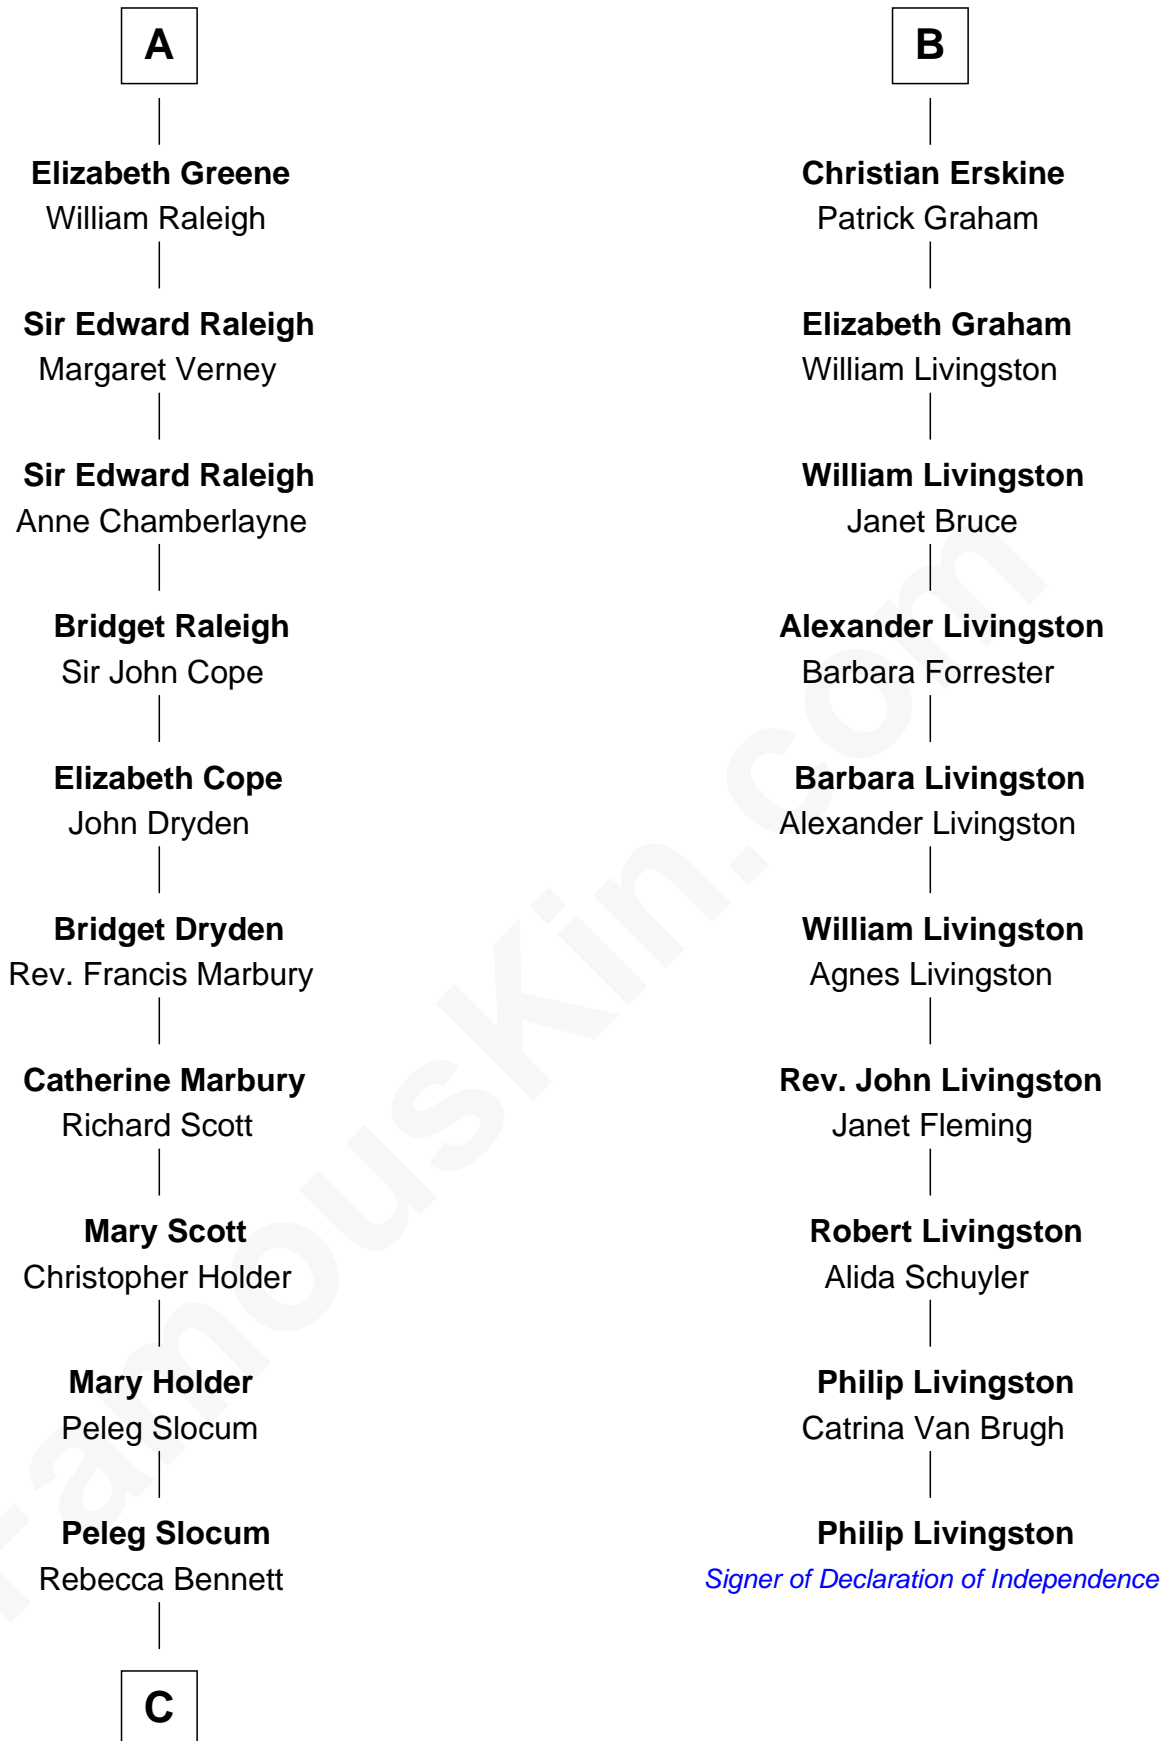

## Relationship Chart of

### Henry Clay Folger

*Founder of Folger Shakespeare Library and Chairman of Standard Oil*

16th cousin 5 times removed of

### Philip Livingston

*Signer of the Declaration of Independence*

**C**

**Peleg Slocum**  
Elizabeth Brown

**Rebecca Slocum**  
George Folger

**Samuel Brown Folger**  
Nancy F. Hiller

**Henry Clay Folger**  
Eliza Jane Clark