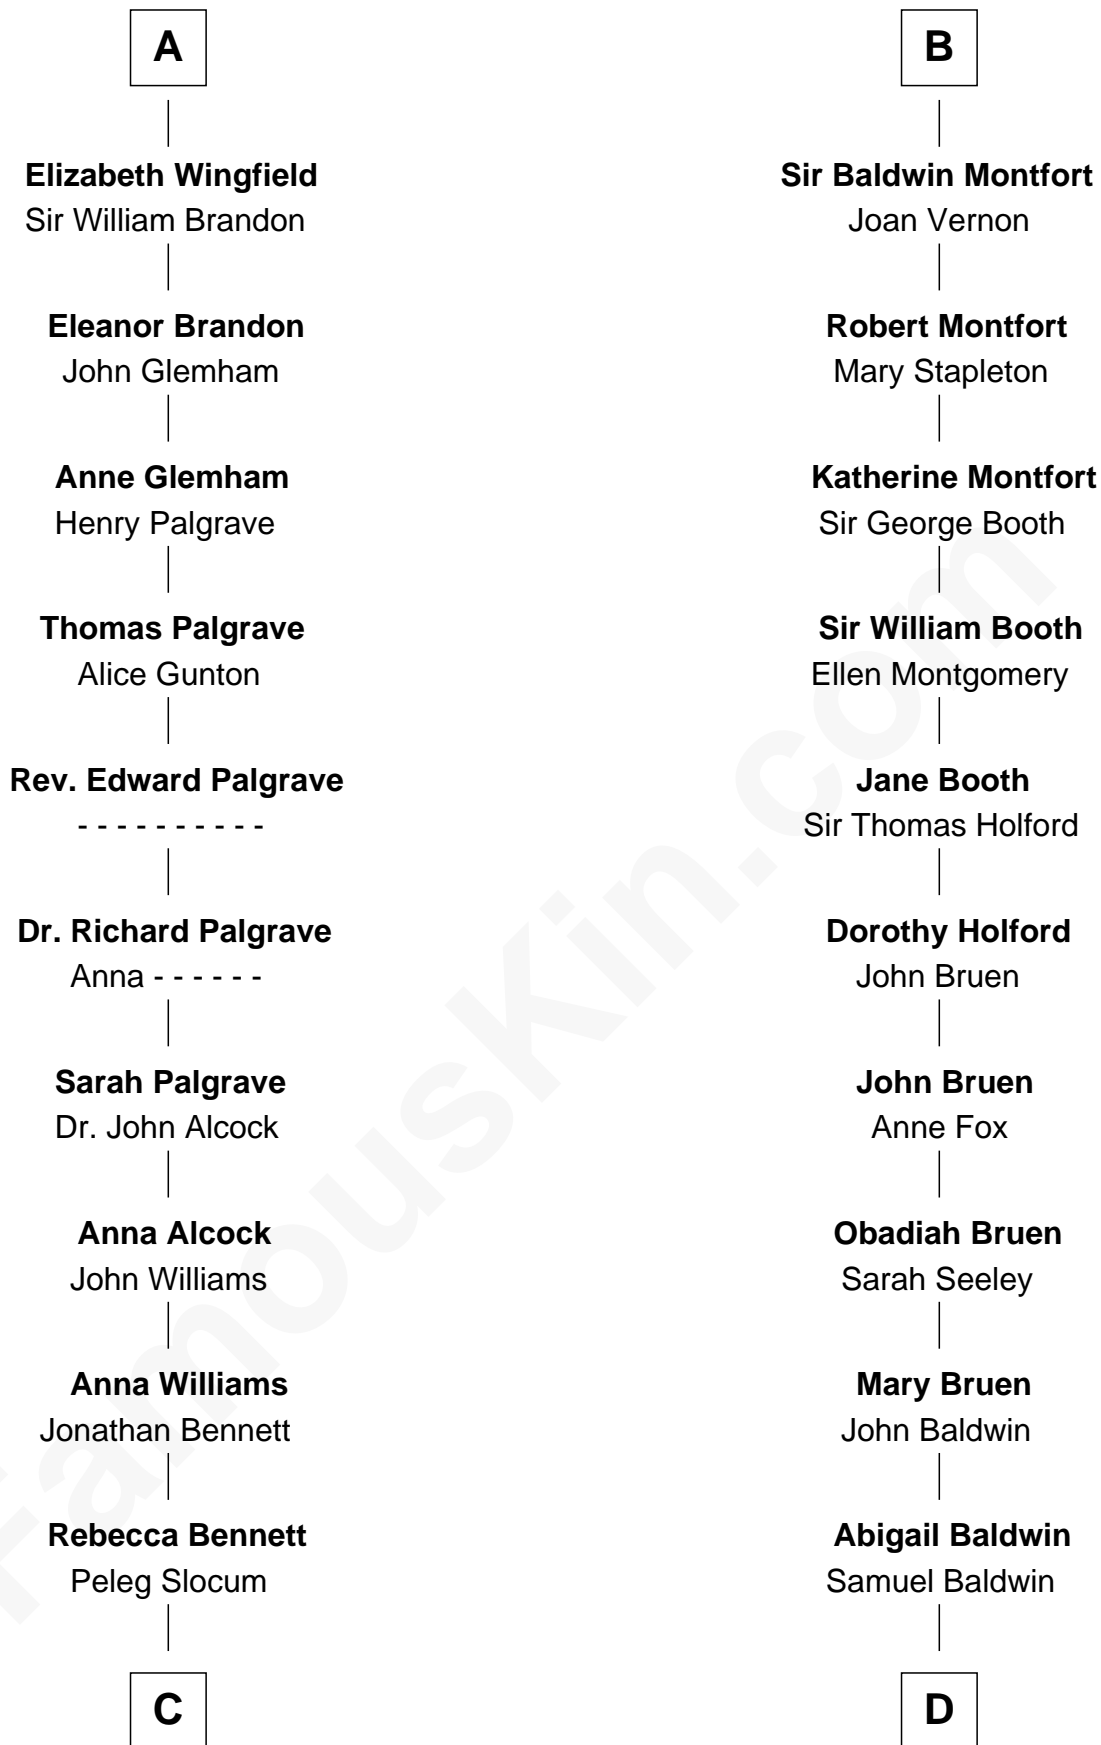

FamousKin.com

Relationship Chart of

Henry Clay Folger

Founder of Folger Shakespeare Library and Chairman of Standard Oil

19th cousin 2 times removed of

Abraham Baldwin

Signer of the U.S. Constitution

Sir Humphrey de Bohun

Alice de Bohun

Roger V de Toeni

Ralph VII de Toeni

Mary - - - - -

Alice de Toeni

Guy de Beauchamp

Maud de Beauchamp

Sir Geoffrey de Say

Idonea de Say

Sir John de Clinton

Margaret de Clinton

Sir Baldwin de Montfort

Sir William Montfort

Margaret Pecche

B

C

Peleg Slocum
Elizabeth Brown

Rebecca Slocum
George Folger

Samuel Brown Folger
Nancy F. Hiller

Henry Clay Folger
Eliza Jane Clark

Henry Clay Folger
Chairman of Standard Oil

D

Timothy Baldwin
Bathsheba Stone

Michael Baldwin
Lucy Dudley