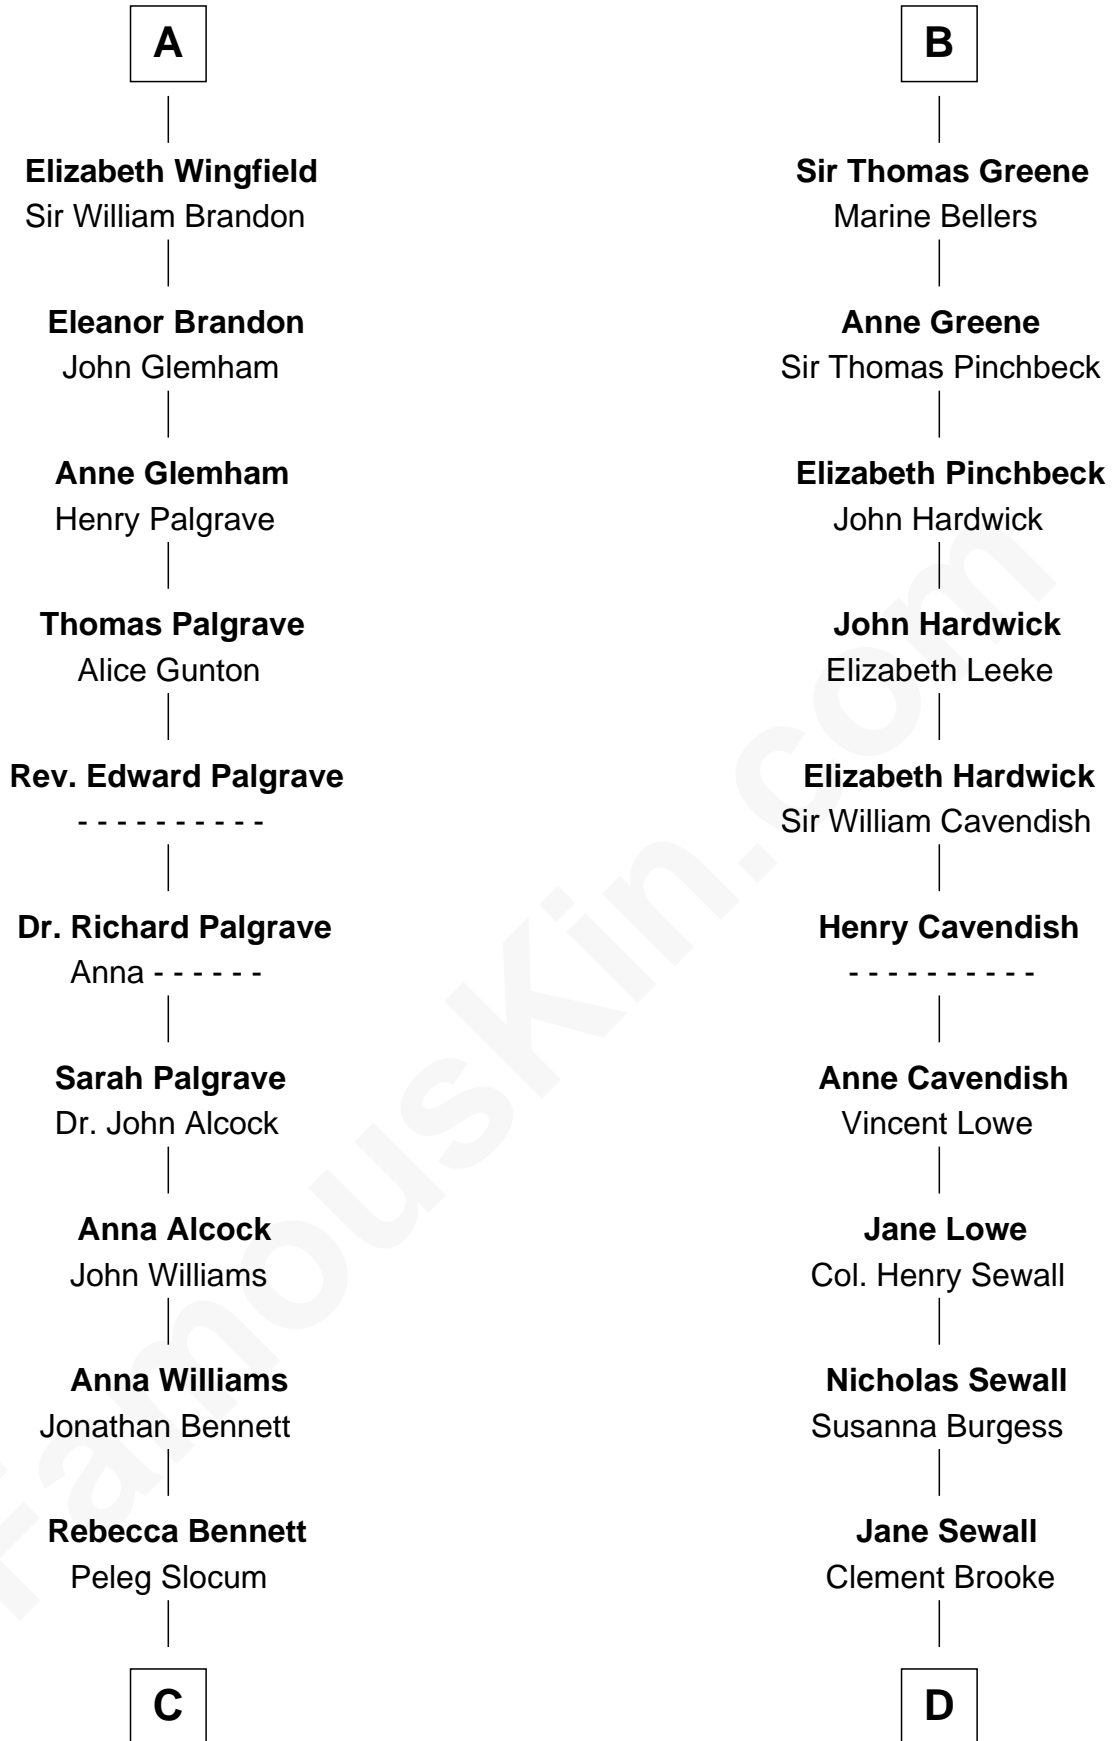

FamousKin.com

Relationship Chart of

Henry Clay Folger

Founder of Folger Shakespeare Library and Chairman of Standard Oil

18th cousin 3 times removed of

Charles Carroll

Signer of the Declaration of Independence

Sir William de Bohun

Elizabeth de Badlesmere

Elizabeth de Bohun

Sir Richard Fitzalan

Elizabeth Fitzalan

Sir Robert Goushill

Elizabeth Goushill

Sir Robert Wingfield

Sir James le Boteler

Pernel le Boteler

Sir Gilbert Talbot

Sir Richard Talbot

Ankaret le Strange

Mary Talbot

Sir Thomas Greene

B