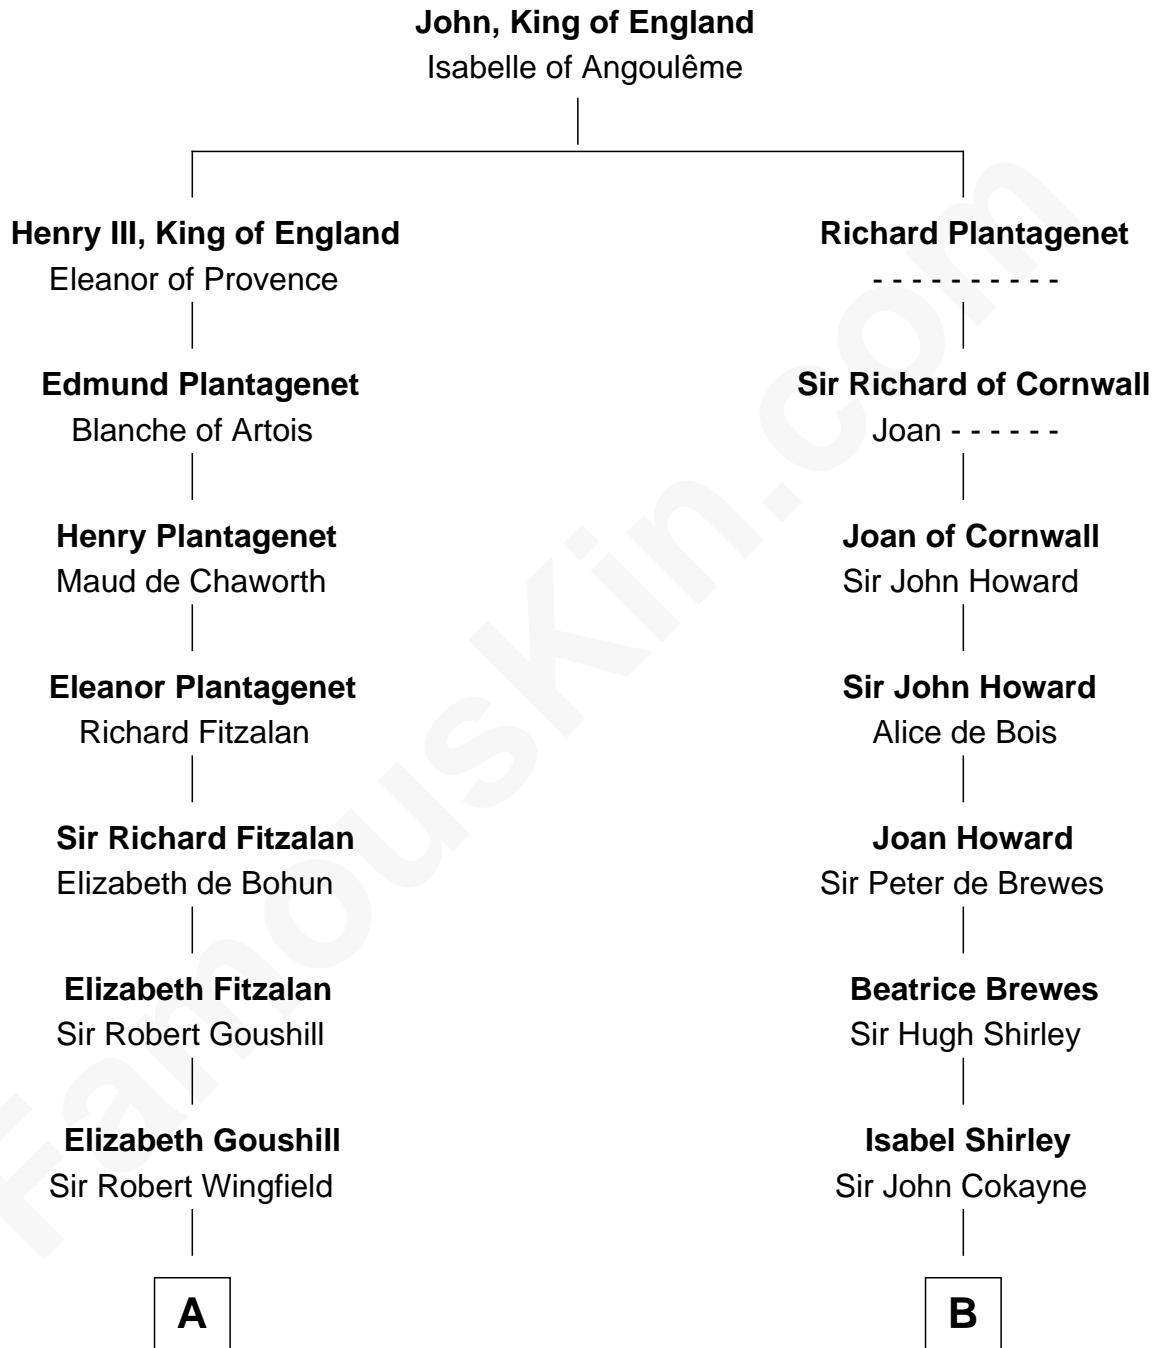

FamousKin.com

Relationship Chart of

Henry Clay Folger

Founder of Folger Shakespeare Library and Chairman of Standard Oil

18th cousin 3 times removed of

Charles Carroll

Signer of the Declaration of Independence

C

Peleg Slocum
Elizabeth Brown

Rebecca Slocum
George Folger

Samuel Brown Folger
Nancy F. Hiller

Henry Clay Folger
Eliza Jane Clark

Henry Clay Folger
Chairman of Standard Oil

D

Elizabeth Brooke
Charles Carroll