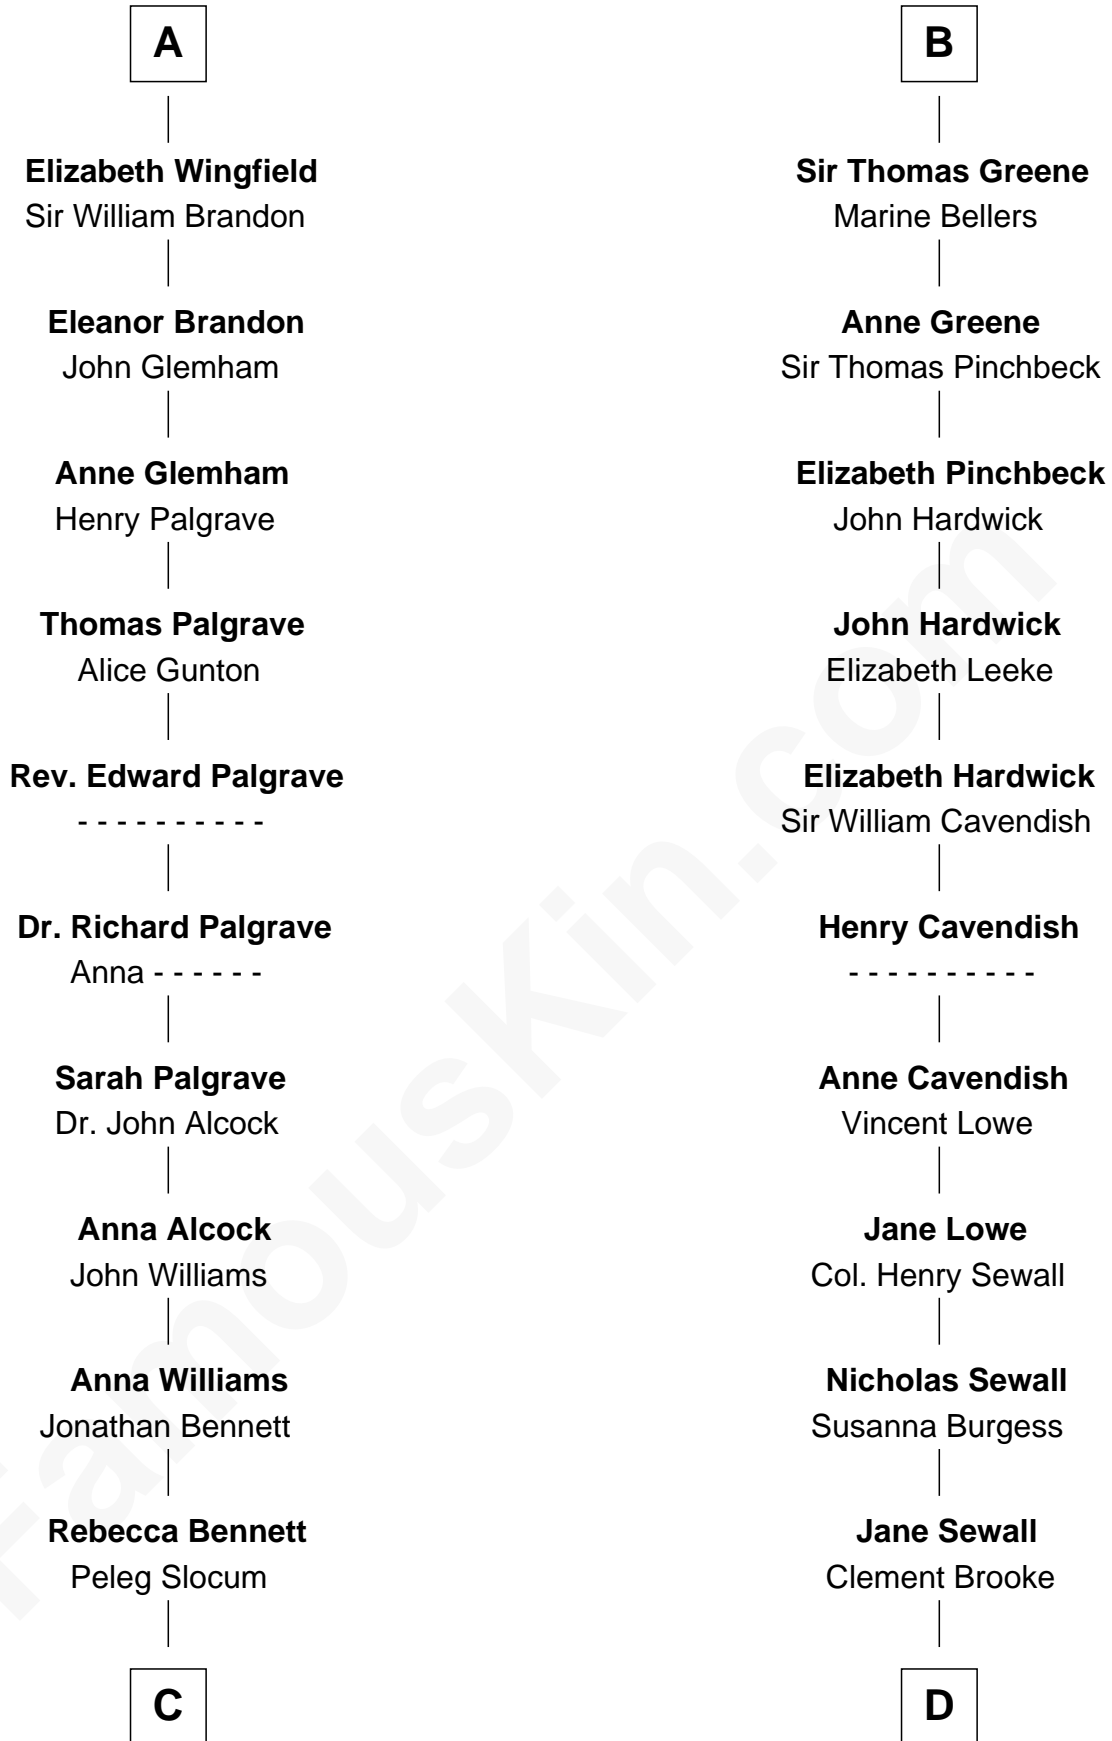

FamousKin.com

Relationship Chart of

Henry Clay Folger

Founder of Folger Shakespeare Library and Chairman of Standard Oil

18th cousin 3 times removed of

Charles Carroll

Signer of the Declaration of Independence

Ramon Berenguer IV of Provence

Beatrice of Savoy

Eleanor of Provence
Henry III, King of England

Edmund Plantagenet
Blanche of Artois

Henry Plantagenet
Maud de Chaworth

Eleanor Plantagenet
Richard Fitzalan

Sir Richard Fitzalan
Elizabeth de Bohun

Elizabeth Fitzalan
Sir Robert Goushill

Elizabeth Goushill
Sir Robert Wingfield

A

Eleanor of Provence
Henry III, King of England

Edward I, King of England
Eleanor of Castile

Elizabeth Plantagenet
Humphrey de Bohun

Eleanor de Bohun
Sir James le Boteler

Pernel le Boteler
Sir Gilbert Talbot

Sir Richard Talbot
Ankaret le Strange

Mary Talbot
Sir Thomas Greene

B

C

Peleg Slocum
Elizabeth Brown

Rebecca Slocum
George Folger