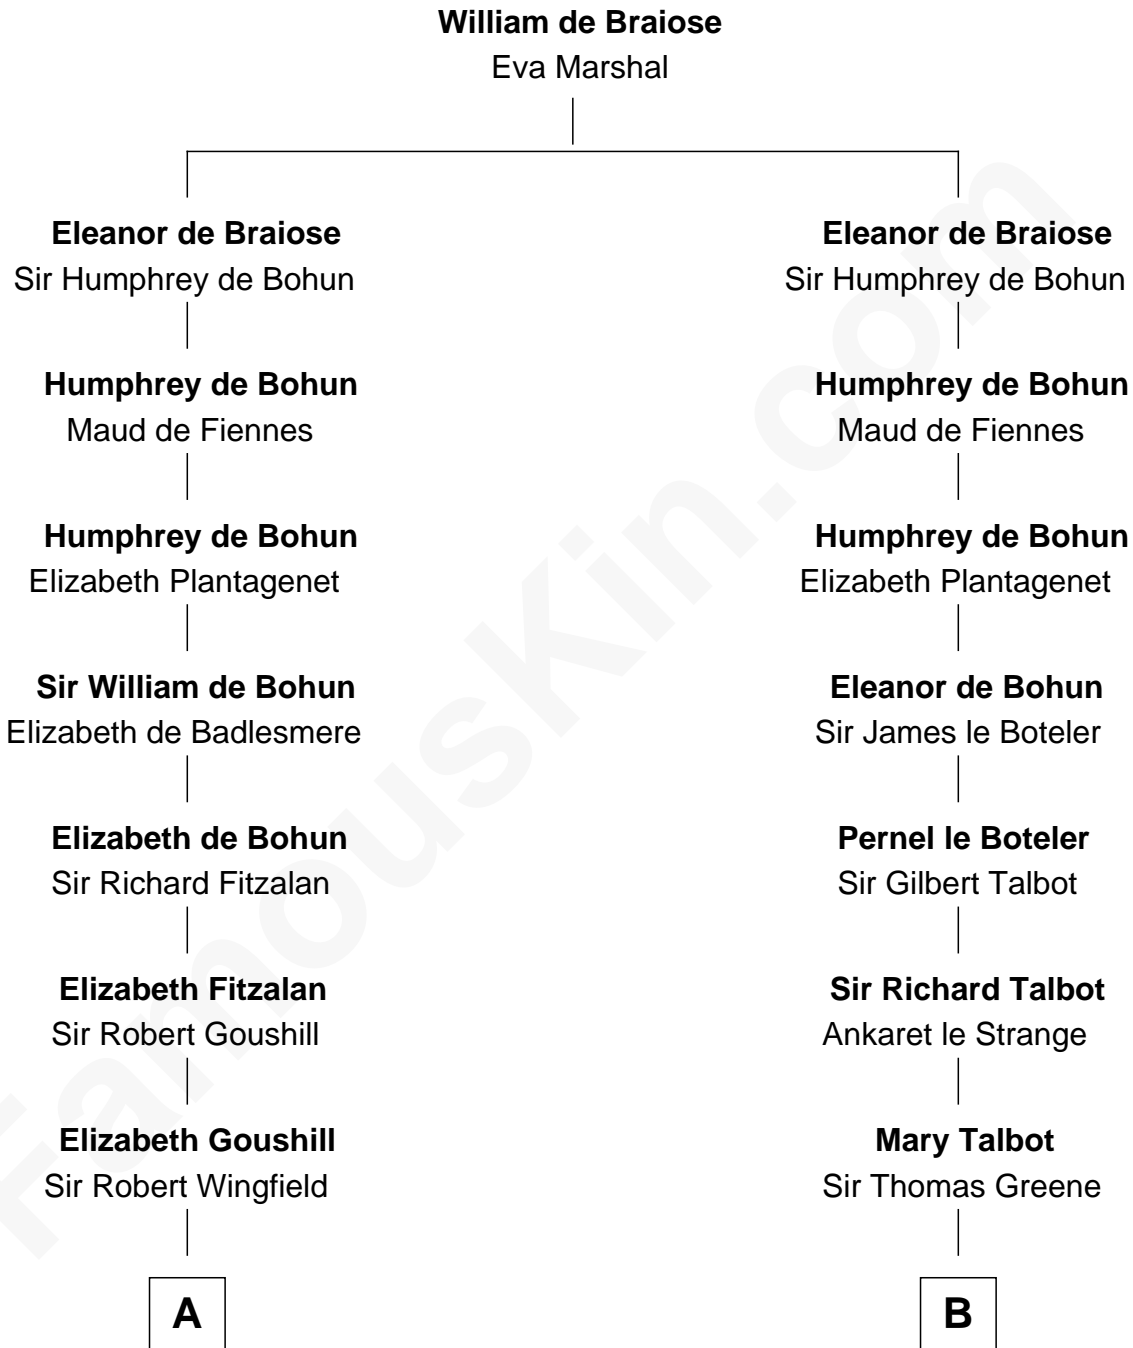

## Relationship Chart of

### Henry Clay Folger

*Founder of Folger Shakespeare Library and Chairman of Standard Oil*

18th cousin 3 times removed of

**Charles Carroll**

*Signer of the Declaration of Independence*

**C**

**Peleg Slocum**  
Elizabeth Brown

**Rebecca Slocum**  
George Folger

**Samuel Brown Folger**  
Nancy F. Hiller

**Henry Clay Folger**  
Eliza Jane Clark

**Henry Clay Folger**  
*Chairman of Standard Oil*

**D**

**Elizabeth Brooke**  
Charles Carroll