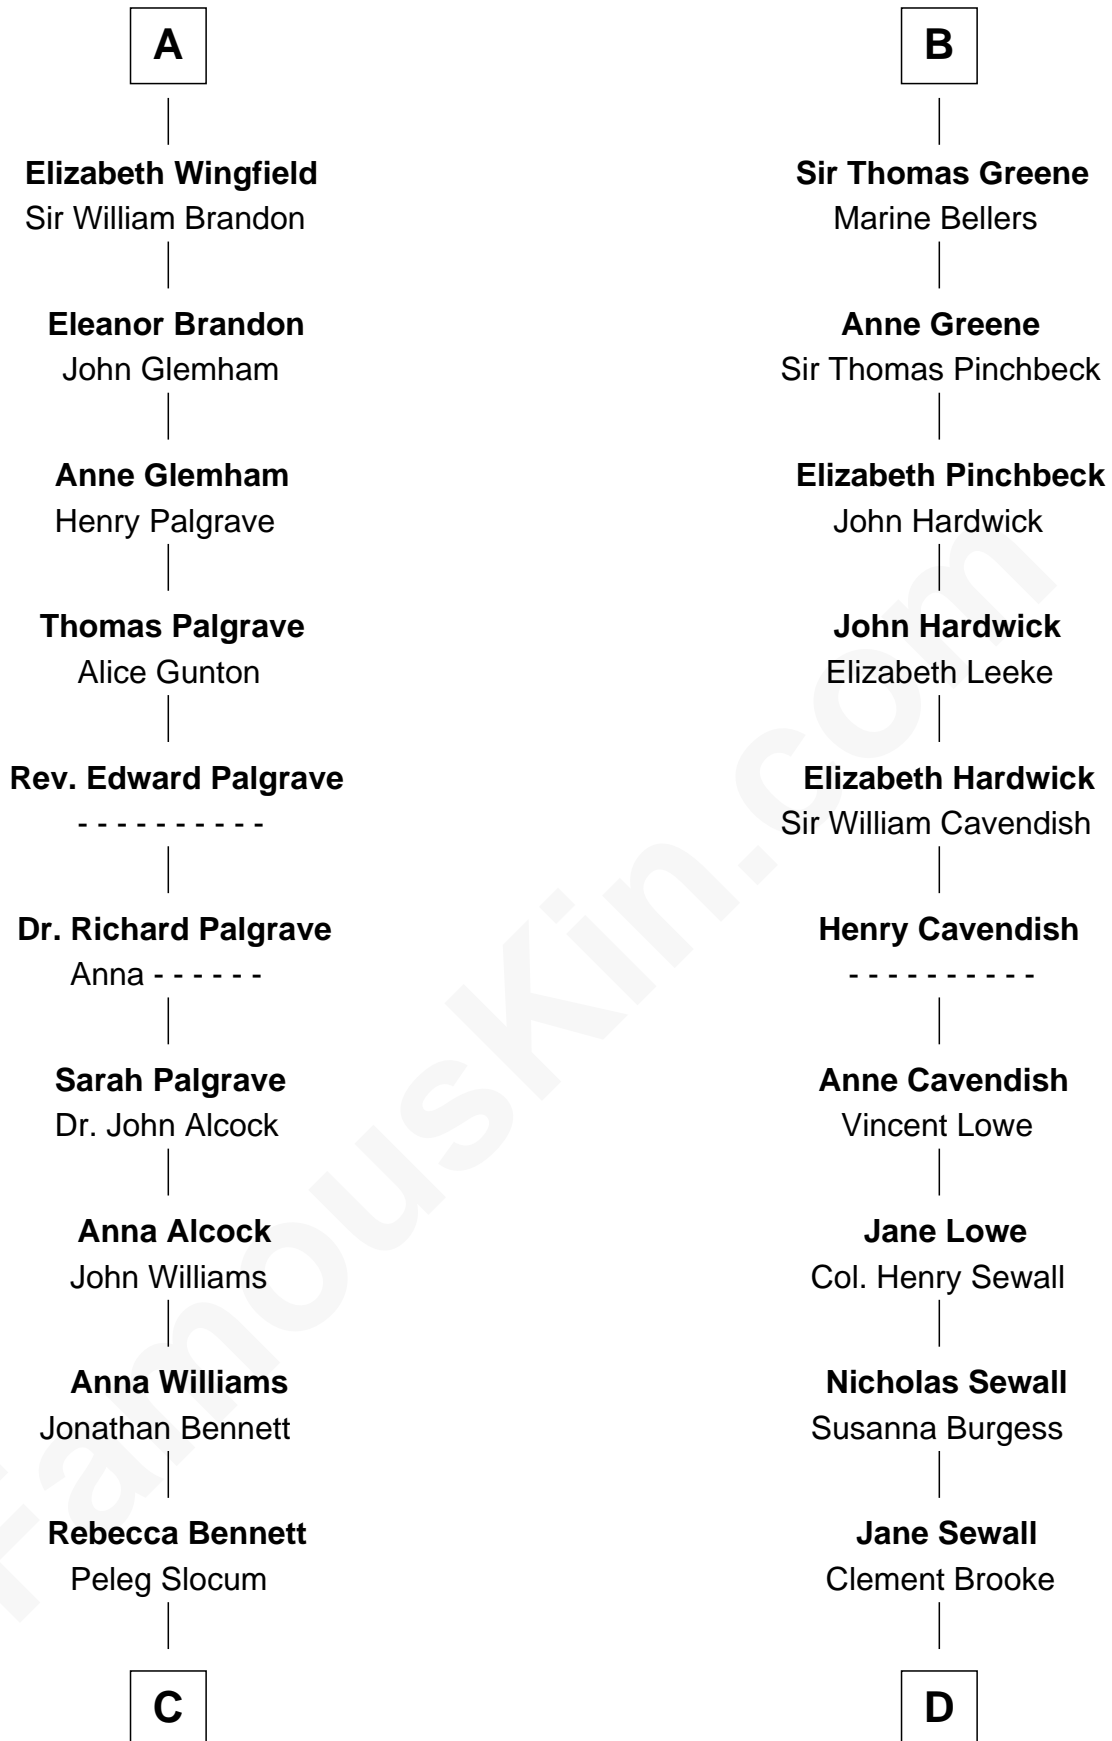

## Relationship Chart of

### Henry Clay Folger

*Founder of Folger Shakespeare Library and Chairman of Standard Oil*

18th cousin 3 times removed of

**Charles Carroll**

*Signer of the Declaration of Independence*

**C**

**Peleg Slocum**  
Elizabeth Brown

**Rebecca Slocum**  
George Folger

**Samuel Brown Folger**  
Nancy F. Hiller

**Henry Clay Folger**  
Eliza Jane Clark

**Henry Clay Folger**  
*Chairman of Standard Oil*

**D**

**Elizabeth Brooke**  
Charles Carroll