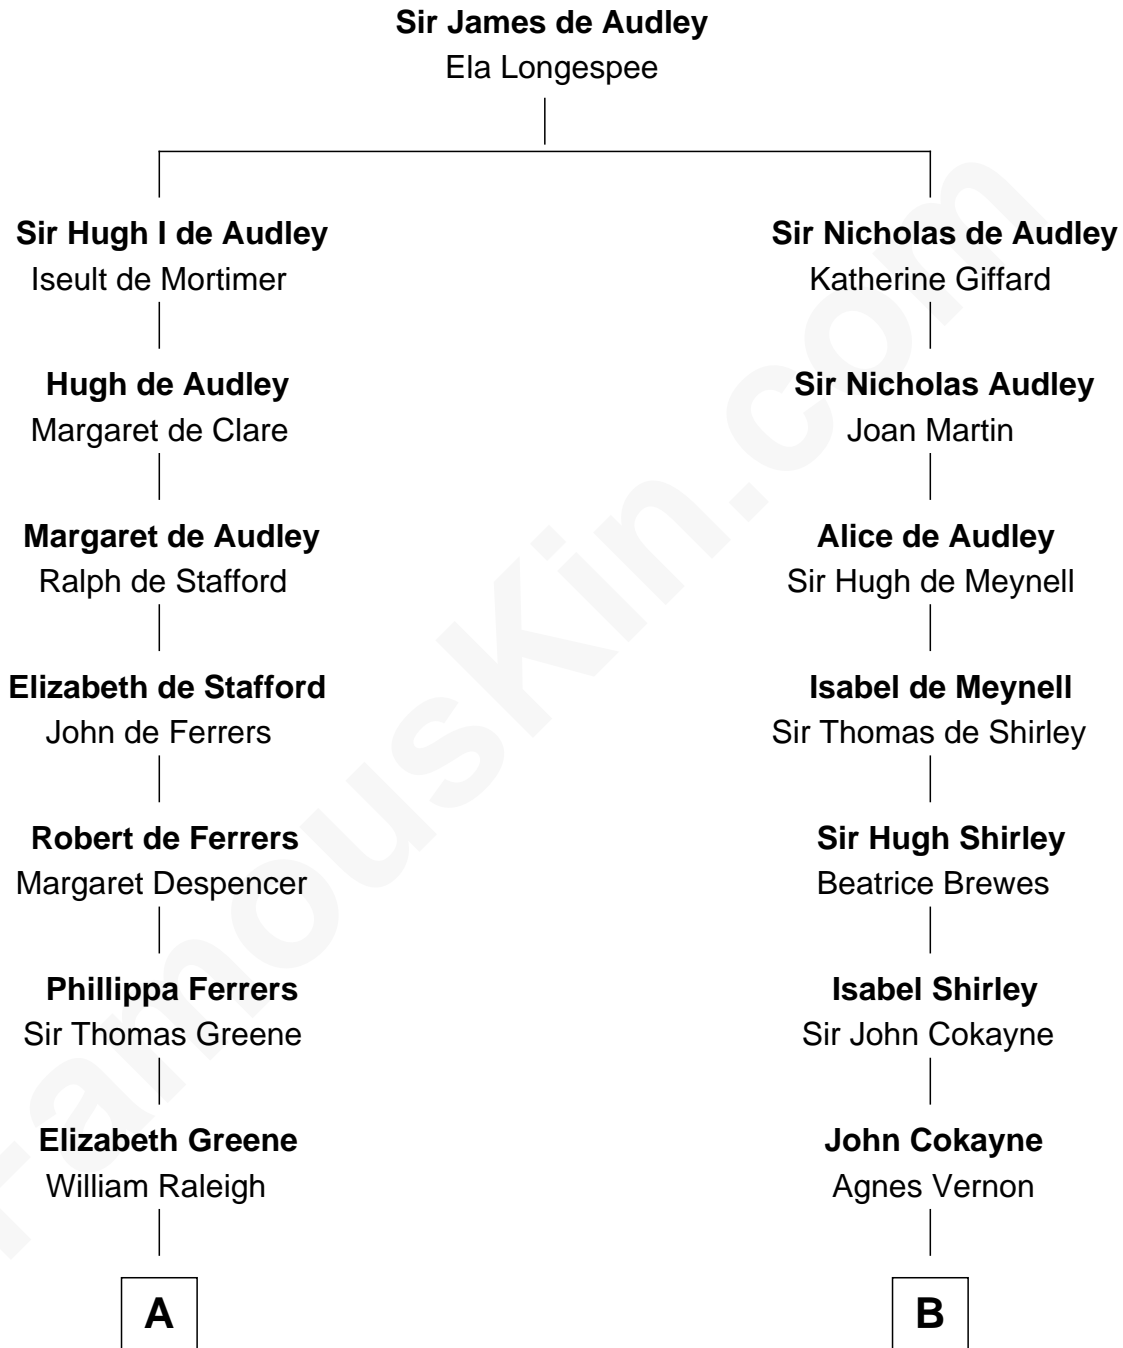

## Relationship Chart of

### Henry Clay Folger

*Founder of Folger Shakespeare Library and Chairman of Standard Oil*

17th cousin 3 times removed of

**Charles Carroll**

*Signer of the Declaration of Independence*

**C**

—  
**Rebecca Slocum**

George Folger

—  
**Samuel Brown Folger**

Nancy F. Hiller

—  
**Henry Clay Folger**

Eliza Jane Clark

—  
**Henry Clay Folger**

*Chairman of Standard Oil*

FamousKin.com