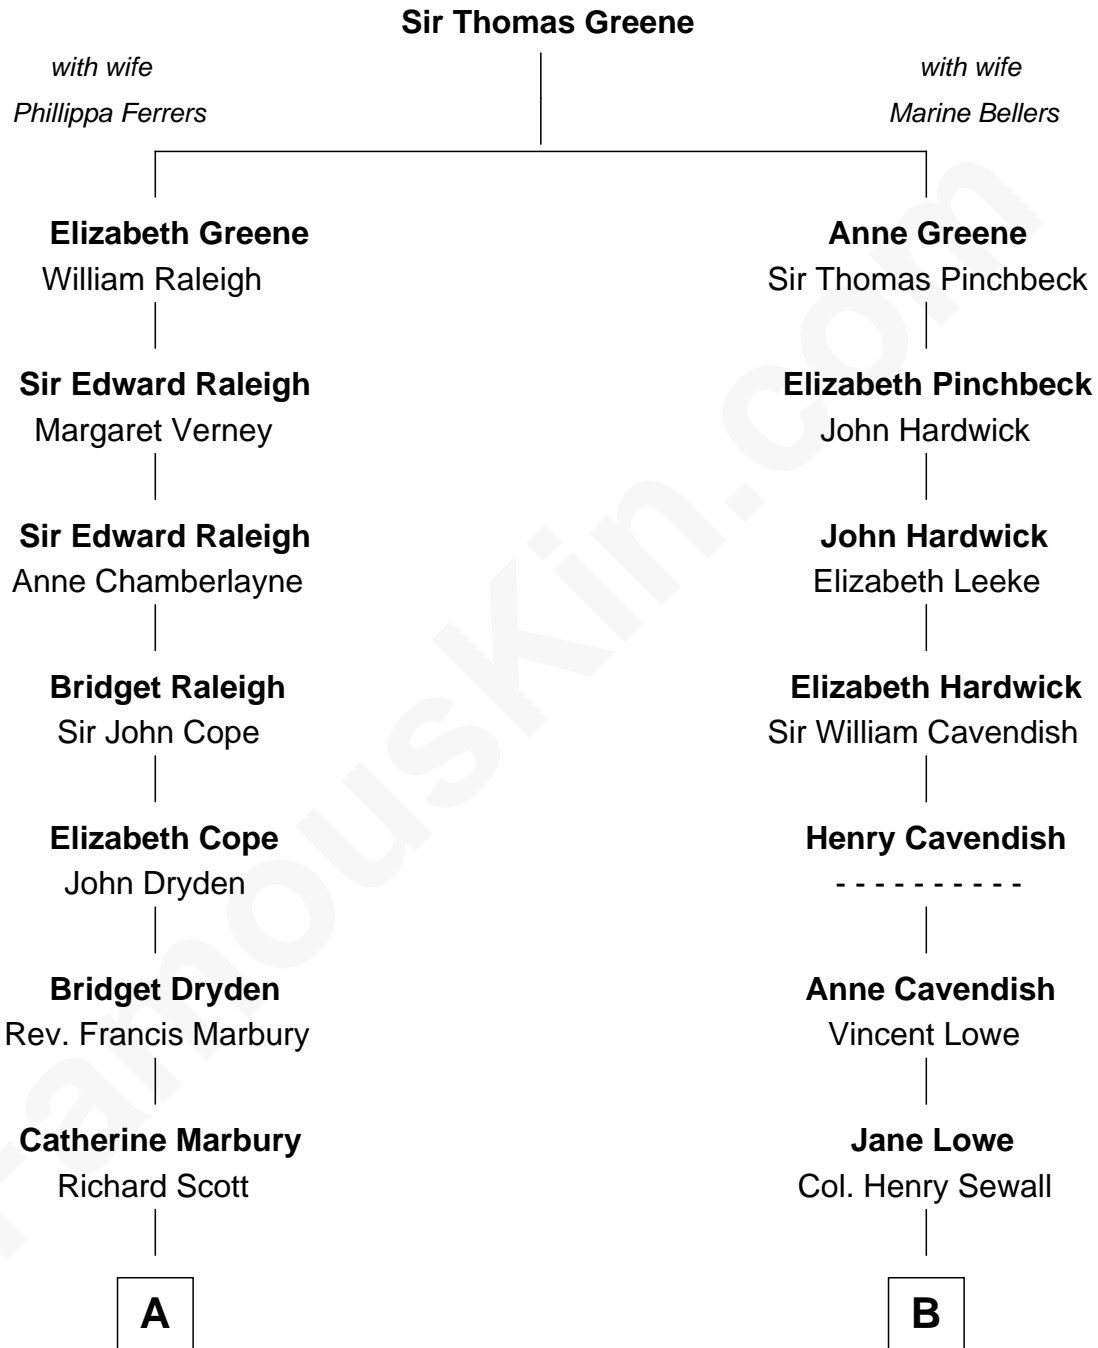

## Relationship Chart of

### Henry Clay Folger

*Founder of Folger Shakespeare Library and Chairman of Standard Oil*

10th cousin 4 times removed of

**Charles Carroll**

*Signer of the Declaration of Independence*

**A**

**Mary Scott**  
Christopher Holder

**Mary Holder**  
Peleg Slocum

**Peleg Slocum**  
Rebecca Bennett

**Peleg Slocum**  
Elizabeth Brown

**Rebecca Slocum**  
George Folger

**Samuel Brown Folger**  
Nancy F. Hiller

**Henry Clay Folger**  
Eliza Jane Clark