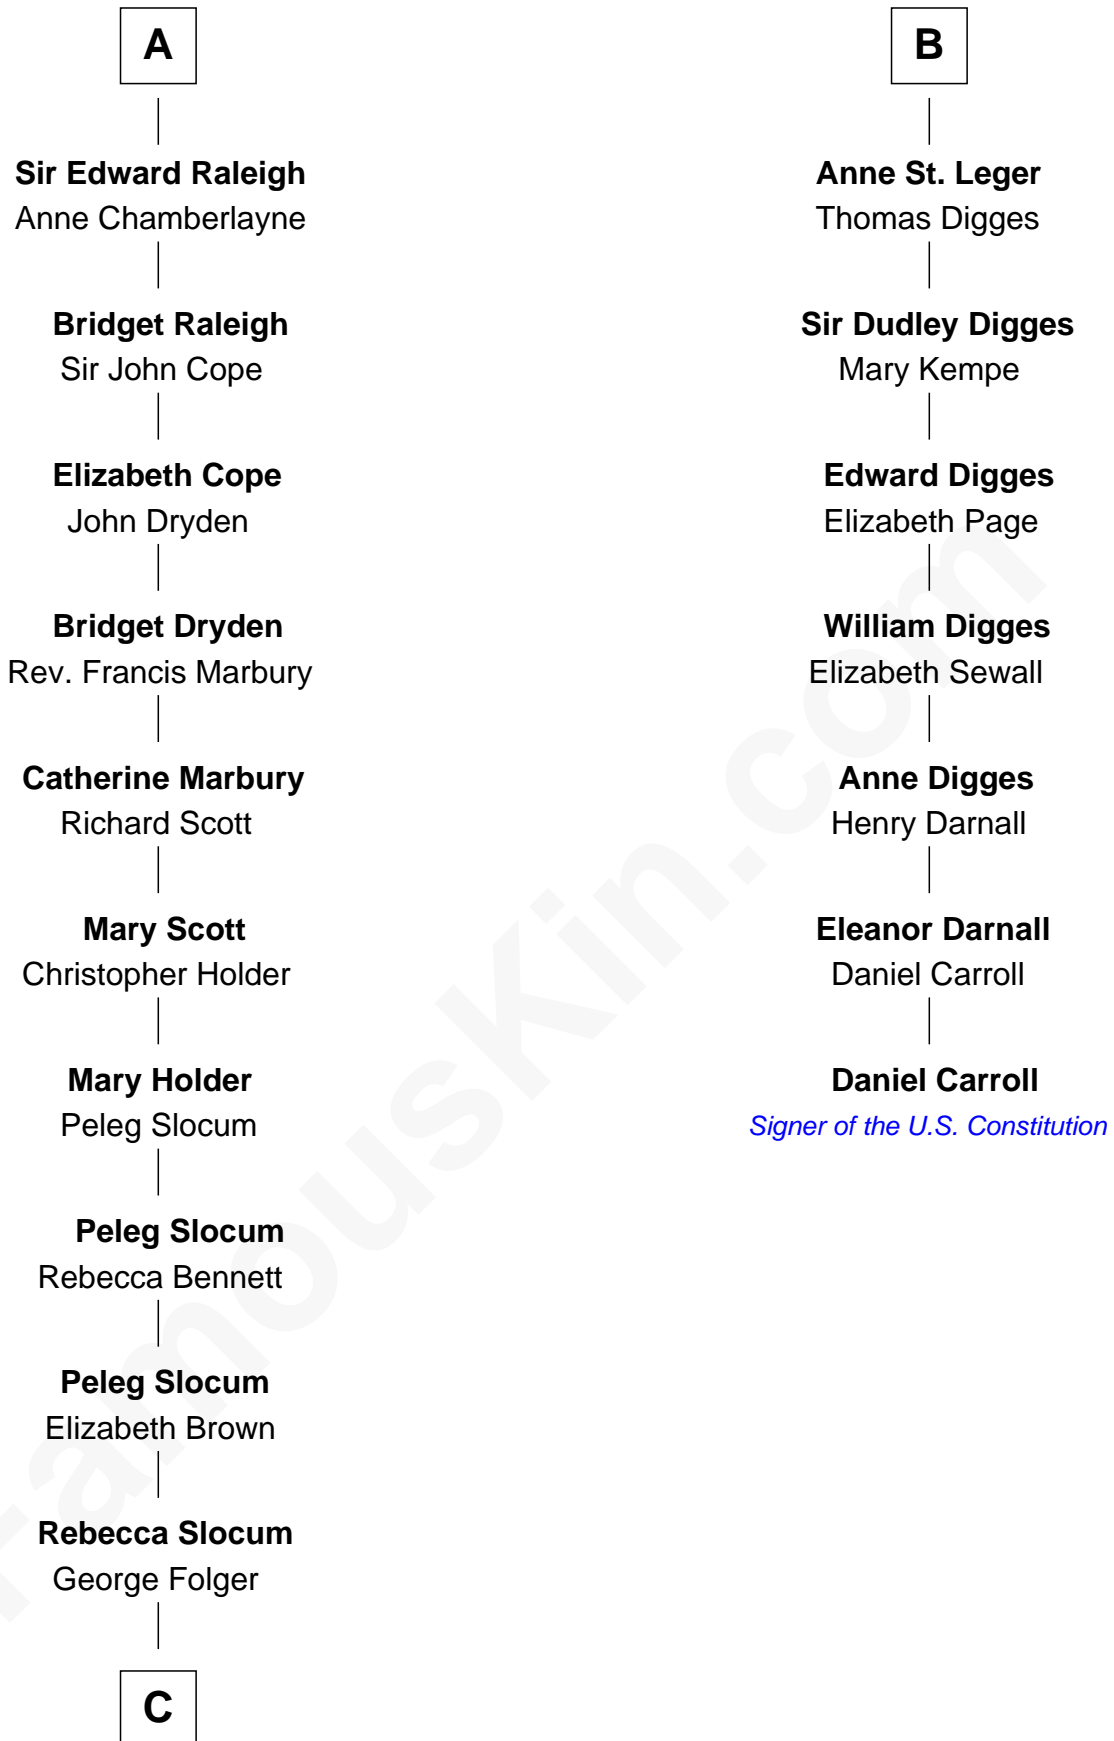

## Relationship Chart of

### Henry Clay Folger

*Founder of Folger Shakespeare Library and Chairman of Standard Oil*

13th cousin 6 times removed of

**Daniel Carroll**

*Signer of the U.S. Constitution*

**Sir Hugh I de Audley**

Iseult de Mortimer

**C**

—  
**Samuel Brown Folger**

Nancy F. Hiller

—  
**Henry Clay Folger**

Eliza Jane Clark

—  
**Henry Clay Folger**

*Chairman of Standard Oil*

FamousKin.com