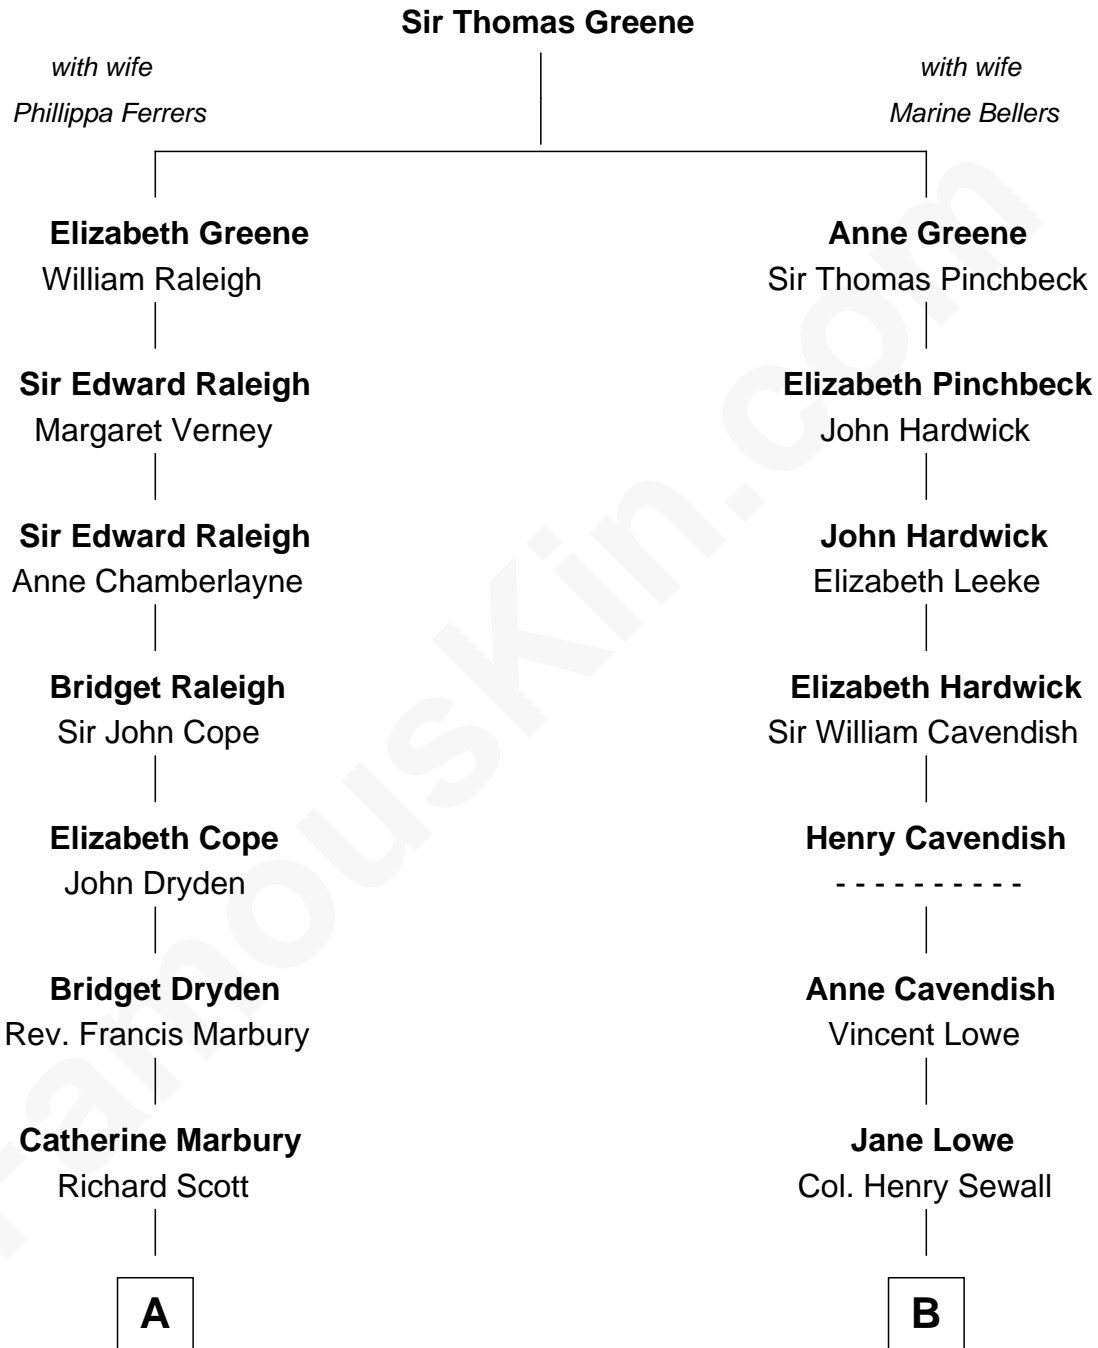

## Relationship Chart of

### Henry Clay Folger

*Founder of Folger Shakespeare Library and Chairman of Standard Oil*

10th cousin 4 times removed of

**Daniel Carroll**

*Signer of the U.S. Constitution*

**A**

**Mary Scott**  
Christopher Holder