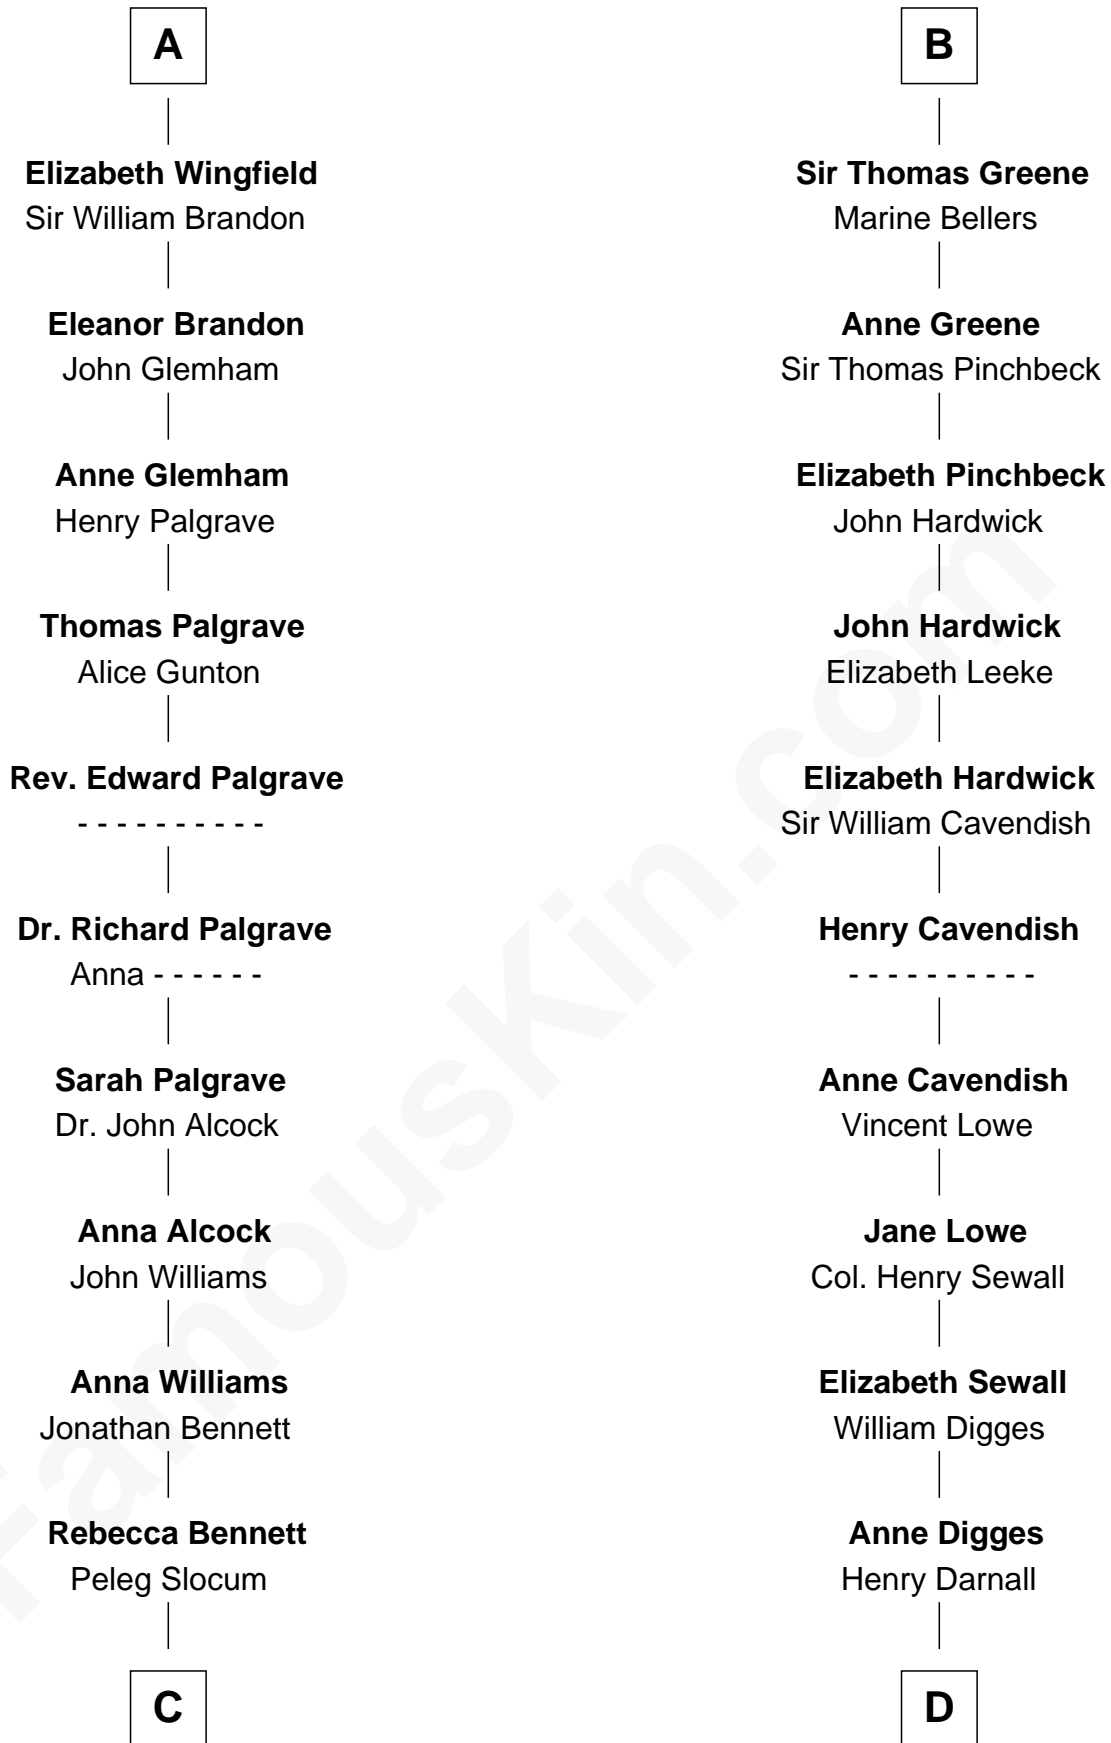

FamousKin.com

Relationship Chart of

Henry Clay Folger

Founder of Folger Shakespeare Library and Chairman of Standard Oil

18th cousin 3 times removed of

John Carroll

Founder of Georgetown University

Sir Humphrey de Bohun

Sir Humphrey de Bohun

Eleanor de Braiose

Humphrey de Bohun

Maud de Fiennes

Humphrey de Bohun

Elizabeth Plantagenet

Eleanor de Bohun

Sir James le Boteler

Pernel le Boteler

Sir Gilbert Talbot

Sir Richard Talbot

Ankaret le Strange

Mary Talbot

Sir Thomas Greene

B

C

Peleg Slocum
Elizabeth Brown

Rebecca Slocum
George Folger

Samuel Brown Folger
Nancy F. Hiller

Henry Clay Folger
Eliza Jane Clark

Henry Clay Folger
Chairman of Standard Oil

D

Eleanor Darnall
Daniel Carroll

John Carroll
Founder, Georgetown University